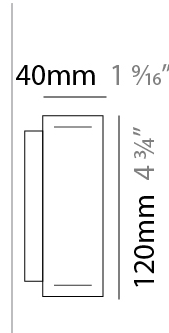

GENERAL

Series: Woodlin
 Subseries: LED120
 Brand: Tunto
 Division: Design
 Mounting Type: Suspension
 Mounting Location: Ceiling
 Subcategory: Profile

PHYSICAL

Shape: Rectangle
 Length (mm): 700
 Length (in): 27 ⁹/₁₆
 Width (mm): 40
 Width (in): 1 ⁹/₁₆
 Height (mm): 120
 Height (in): 4 ³/₄
 Max. Overall Height (mm): 2120
 Max. Overall Height (in): 83 ⁷/₁₆
 Light Distribution: Direct / Indirect
 Diffuser: Opal
 Fixture Finish: [WAL / ASH / OAK / BLK / WHI](#)
 Fixture Material: Wood
 Cable Details: 2000mm / 78 3/4"

GENERAL

Series: Woodlin
 Subseries: LED120
 Brand: Tunto
 Division: Design
 Mounting Type: Surface
 Mounting Location: Wall
 Subcategory: Profile

PHYSICAL

Shape: Rectangle
 Length (mm): 700
 Length (in): 27 ⁹/₁₆
 Width (mm): 40
 Width (in): 1 ⁹/₁₆
 Height (mm): 120
 Height (in): 4 ³/₄
 Extension (mm): 40
 Extension (in): 1 ⁹/₁₆
 Light Distribution: Direct / Indirect
 Diffuser: Opal
 Fixture Finish: [WAL / ASH / OAK / BLK / WHI](#)
 Fixture Material: Wood

LED

[Color Temperature \(°K\): 2700 / 3000 / 4000](#)
 Max. Delivered Lumen (lm): 1500
 CRI: >93 CRI
 Lamp Life (hrs): 50000

OPTICAL

RATINGS AND CERTIFICATIONS

Certified By: Certified for North American Standards
 IP rating: IP20

PROJECT
TYPE
SPECIFIER
QUANTITY
DATE

700mm 27 ⁹/₁₆"

Indirect

LED120 SURFACE

D73029-

PROJECT _____

TYPE _____

SPECIFIER _____