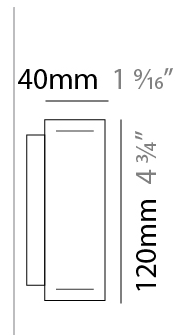

PROJECT
TYPE
SPECIFIER
QUANTITY
DATE

LED120 SURFACE

D73029-

base number
Color   Finish
Temperature   Options

1. To build a product code in our configurator select the specify button on the base model # product page
2. To build a manual product code on this datasheet choose from the options listed below in blue font and add the suffix to the base model #

GENERAL

Series: Woodlin
Subseries: LED120
Partner: Tunto
Division: Design
Installation: Surface
Product Type: Linear Profiles
Mounting Location: Wall
Light Distribution: Direct / Indirect

PHYSICAL

Shape: Rectangle
Length (mm): 700
Length (in): 27 9/16
Width (mm): 40
Width (in): 1 9/16
Height (mm): 120
Height (in): 4 3/4
Extension (mm): 40
Extension (in): 1 9/16
Diffuser: Opal
Fixture Finish: [WAL / ASH / OAK / BLK / WHI](#)
Fixture Material: Wood
Primary Material: Wood

ELECTRICAL

Lamp Type: LED
Input Wattage (W): 31
Total Output Wattage (W): 25.3
Dimming: Tri-Mode (Non-Dimming and Phase Dimming (120Vac only) and 0-10V Dimming)
Driver Included: Yes
Driver Location: Remote
Driver Type: Constant Current - Universal
Driver Class: Class 2
Housing: ENCP3
Input Voltage (V): 120 - 277
Constant Current (MA): 700

LED

Color Temperature (°K): [2700 / 3000 / 3500 / 4000](#)
Max. Delivered Lumen (lm): 1500
CRI: >93 CRI
Lamp Life (hrs): 50000

OPTICAL

RATINGS AND CERTIFICATIONS

Certified By: Certified for North American Standards
IP rating: IP20

700mm 27 9/16"

Indirect