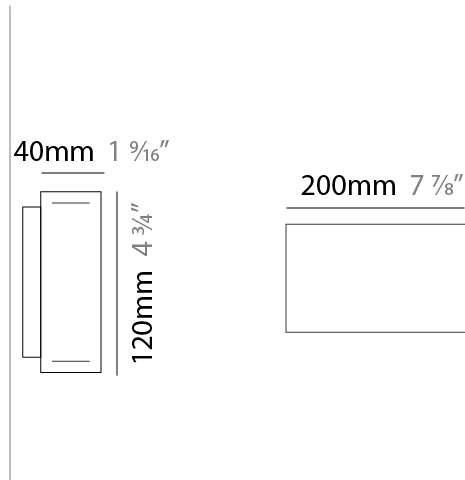

PROJECT	_____
TYPE	_____
SPECIFIER	_____
QUANTITY	_____
DATE	_____

LED120 SURFACE

D73027- -

base number
Color   Temperature   Finish   Options

1. To build a product code in our configurator select the specify button on the base model # product page
2. To build a manual product code on this datasheet choose from the options listed below in blue font and add the suffix to the base model #

GENERAL

Series: Woodlin
Subseries: LED120
Partner: Tunto
Division: Design
Installation: Surface
Product Type: Linear Profiles
Mounting Location: Wall
Light Distribution: Direct / Indirect

PHYSICAL

Shape: Rectangle
Length (mm): 200
Length (in): 7 ⁷/₈
Width (mm): 40
Width (in): 1 ⁹/₁₆
Height (mm): 120
Height (in): 4 ³/₄
Extension (mm): 40
Extension (in): 1 ⁹/₁₆
Diffuser: Opal
Fixture Finish: [WAL / ASH / OAK / BLK / WHI](#)
Fixture Material: Wood
Primary Material: Wood

ELECTRICAL

Lamp Type: LED
Input Wattage (W): 6
Total Output Wattage (W): 4.5
Dimming: Tri-Mode (Non-Dimming and Phase Dimming (120Vac only) and 0-10V Dimming)
Driver Included: Yes
Driver Location: Remote
Driver Type: Constant Current - Universal
Driver Class: Class 2
Housing: ENCP3
Input Voltage (V): 120 - 277
Constant Current (MA): 500

LED

Color Temperature (°K): [2700 / 3000 / 3500 / 4000](#)
Max. Delivered Lumen (lm): 300
CRI: >93 CRI
Lamp Life (hrs): 50000

OPTICAL

RATINGS AND CERTIFICATIONS

Certified By: Certified for North American Standards
IP rating: IP20