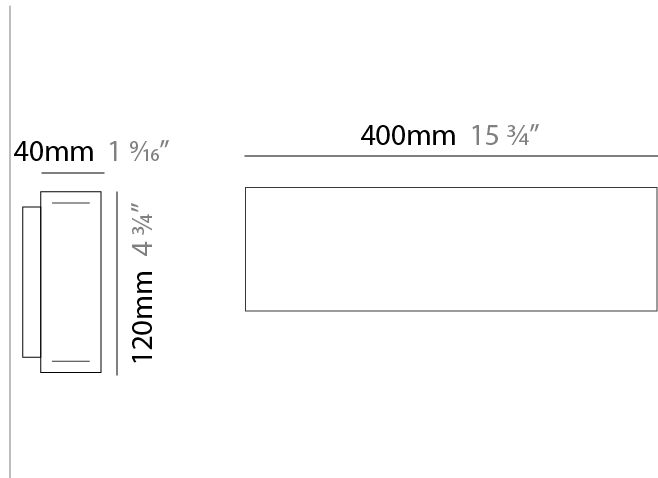

PROJECT
TYPE
SPECIFIER
QUANTITY
DATE

LED120 SURFACE

D73028-

base number   Color   Finish
Temperature   Options

1. To build a product code in our configurator select the specify button on the base model # product page
2. To build a manual product code on this datasheet choose from the options listed below in blue font and add the suffix to the base model #

GENERAL

Series: Woodlin
Subseries: LED120
Partner: Tunto
Division: Design
Installation: Surface
Product Type: Linear Profiles
Mounting Location: Wall
Light Distribution: Direct / Indirect

PHYSICAL

Shape: Rectangle
Length (mm): 400
Length (in): 15 3/4
Width (mm): 40
Width (in): 1 9/16
Height (mm): 120
Height (in): 4 3/4
Extension (mm): 40
Extension (in): 1 9/16
Diffuser: Opal
Fixture Finish: WAL / ASH / OAK / BLK / WHI
Fixture Material: Wood
Primary Material: Wood

ELECTRICAL

Lamp Type: LED
Input Wattage (W): 16
Total Output Wattage (W): 12.6
Dimming: Tri-Mode (Non-Dimming and Phase Dimming (120Vac only) and 0-10V Dimming)
Driver Included: Yes
Driver Location: Remote
Driver Type: Constant Current - Universal
Driver Class: Class 2
Housing: ENCP3
Input Voltage (V): 120 - 277
Constant Current (MA): 700

LED

Color Temperature (°K): 2700 / 3000 / 3500 / 4000
Max. Delivered Lumen (lm): 800
CRI: >93 CRI
Lamp Life (hrs): 50000

OPTICAL

RATINGS AND CERTIFICATIONS

Certified By: Certified for North American Standards
IP rating: IP20