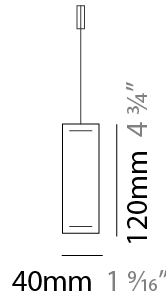

PROJECT	_____
TYPE	_____
SPECIFIER	_____
QUANTITY	_____
DATE	_____

LED120 SUSPENSION

D71024-

base number
Color   Finish
Temperature   Options

1. To build a product code in our configurator select the specify button on the base model # product page
2. To build a manual product code on this datasheet choose from the options listed below in blue font and add the suffix to the base model #

GENERAL

Series: Woodlin
Subseries: LED120
Brand: Tunto
Division: Design
Mounting Type: Suspension
Mounting Location: Ceiling
Subcategory: Profile

PHYSICAL

Shape: Rectangle
Length (mm): 1000
Length (in): 39 3/8
Width (mm): 40
Width (in): 1 9/16
Height (mm): 120
Height (in): 4 3/4
Max. Overall Height (mm): 2120
Max. Overall Height (in): 83 7/16
Light Distribution: Direct / Indirect
Diffuser: Opal
Fixture Finish: [WAL](#) / [ASH](#) / [OAK](#) / [BLK](#) / [WHI](#)
Fixture Material: Wood
Cable Details: 2000mm / 78 3/4"

ELECTRICAL

Lamp Type: LED
Input Wattage (W): 46
Total Output Wattage (W): 38
Dimming: Tri-Mode (Non-Dimming and Phase Dimming (120Vac only) and 0-10V Dimming)
Driver Included: Yes
Driver Location: Integrated
Driver Type: Constant Current - Universal
Driver Class: Class 2
Input Voltage (V): 120 - 277
Constant Current (MA): 700

LED

Color Temperature (°K): [2700](#) / [3000](#) / [4000](#)
Max. Delivered Lumen (lm): 2200
CRI: >93 CRI
Lamp Life (hrs): 50000

OPTICAL

RATINGS AND CERTIFICATIONS

Certified By: Certified for North American Standards
IP rating: IP20