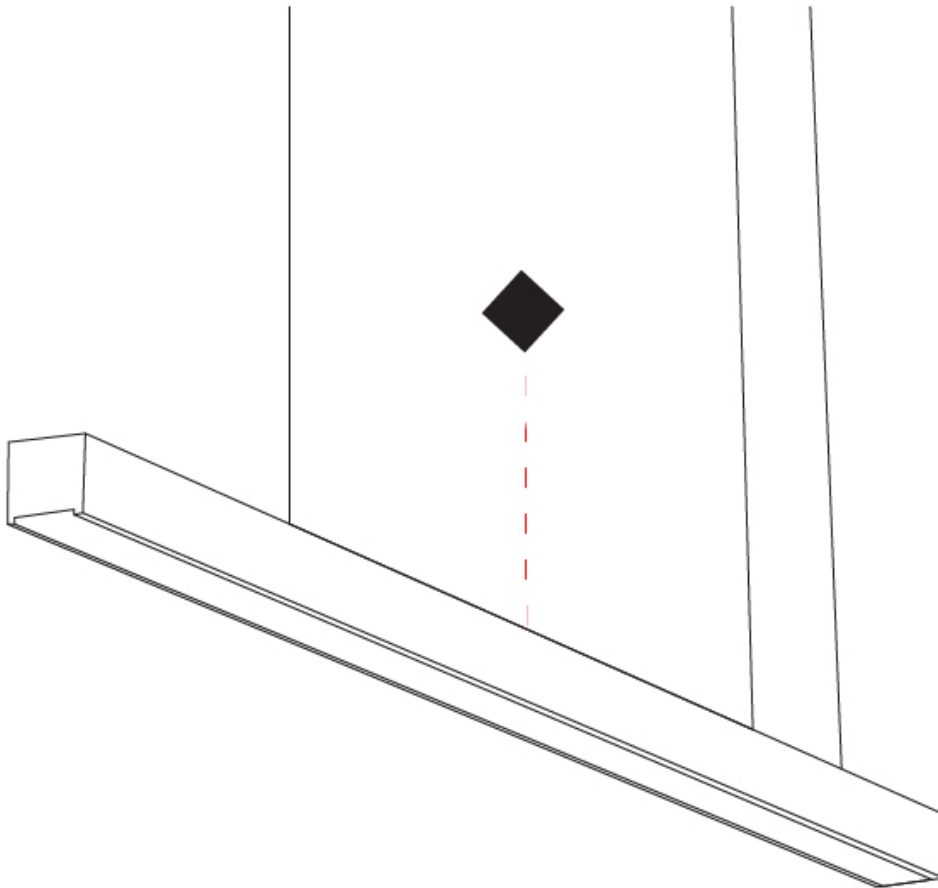

LED60 SUSPENSION

D71016-

PROJECT
TYPE
SPECIFIER
QUANTITY
DATE