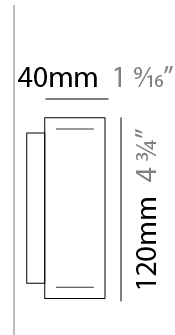

LED120 SURFACE

D73029- -

base number   Color   Finish
Temperature   Options

1. To build a product code in our configurator select the specify button on the base model # product page
2. To build a manual product code on this datasheet choose from the options listed below in blue font and add the suffix to the base model #

GENERAL

Series: Woodlin
Subseries: LED120
Brand: Tunto
Division: Design
Mounting Type: Surface
Mounting Location: Wall
Subcategory: Profile

PHYSICAL

Shape: Rectangle
Length (mm): 700
Length (in): 27 ⁹/₁₆"
Width (mm): 40
Width (in): 1 ⁹/₁₆"
Height (mm): 120
Height (in): 4 ³/₄"
Extension (mm): 40
Extension (in): 1 ⁹/₁₆"
Light Distribution: Direct / Indirect
Diffuser: Opal
Fixture Finish: [WAL / ASH / OAK / BLK / WHI](#)
Fixture Material: Wood

ELECTRICAL

Lamp Type: LED
Input Wattage (W): 31
Total Output Wattage (W): 25.3
Dimming: Tri-Mode (Non-Dimming and Phase Dimming (120Vac only) and 0-10V Dimming)
Driver Included: Yes
Driver Location: Remote
Driver Type: Constant Current - Universal
Driver Class: Class 2
Housing: ENCP3
Input Voltage (V): 120 - 277
Constant Current (MA): 700

LED

Color Temperature (°K): [2700 / 3000 / 4000](#)
Max. Delivered Lumen (lm): 1500
CRI: >93 CRI
Lamp Life (hrs): 50000

OPTICAL

RATINGS AND CERTIFICATIONS

Certified By: Certified for North American Standards
IP rating: IP20

PROJECT	_____
TYPE	_____
SPECIFIER	_____
QUANTITY	_____
DATE	_____

700mm 27 ⁹/₁₆"

Indirect