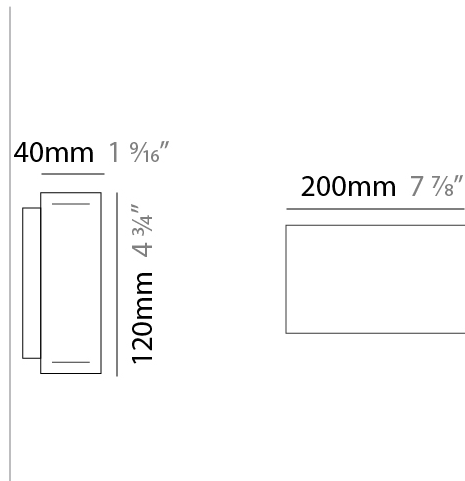

LED120 SURFACE

D73027-

base number   Color   Finish
Temperature   Options

1. To build a product code in our configurator select the specify button on the base model # product page
2. To build a manual product code on this datasheet choose from the options listed below in blue font and add the suffix to the base model #

GENERAL

Series: Woodlin
Subseries: LED120
Brand: Tunto
Division: Design
Mounting Type: Surface
Mounting Location: Wall
Subcategory: Profile

PHYSICAL

Shape: Rectangle
Length (mm): 200
Length (in): 7 ⁷/₈
Width (mm): 40
Width (in): 1 ⁹/₁₆
Height (mm): 120
Height (in): 4 ³/₄
Extension (mm): 40
Extension (in): 1 ⁹/₁₆
Light Distribution: Direct / Indirect
Diffuser: Opal
Fixture Finish: WAL / ASH / OAK / BLK / WHI
Fixture Material: Wood

ELECTRICAL

Lamp Type: LED
Input Wattage (W): 6
Total Output Wattage (W): 4.5
Dimming: Tri-Mode (Non-Dimming and Phase Dimming (120Vac only) and 0-10V Dimming)
Driver Included: Yes
Driver Location: Remote
Driver Type: Constant Current - Universal
Driver Class: Class 2
Housing: ENCP3
Input Voltage (V): 120 - 277
Constant Current (MA): 500

LED

Color Temperature (°K): 2700 / 3000 / 4000
Max. Delivered Lumen (lm): 300
CRI: >93 CRI
Lamp Life (hrs): 50000

OPTICAL

RATINGS AND CERTIFICATIONS

Certified By: Certified for North American Standards
IP rating: IP20

PROJECT
TYPE
SPECIFIER
QUANTITY
DATE