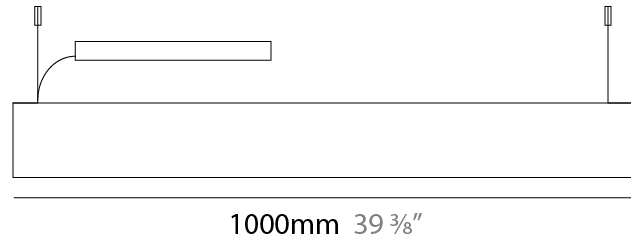

LED120 SUSPENSION

D71024-

base number
Color   Finish
Temperature   Options

1. To build a product code in our configurator select the specify button on the base model # product page
2. To build a manual product code on this datasheet choose from the options listed below in blue font and add the suffix to the base model #

GENERAL

Series: Woodlin
Subseries: LED120
Brand: Tunto
Division: Design
Mounting Type: Suspension
Mounting Location: Ceiling
Subcategory: Profile

PHYSICAL

Shape: Rectangle
Length (mm): 1000
Length (in): 39 3/8
Width (mm): 40
Width (in): 1 9/16
Height (mm): 120
Height (in): 4 3/4
Max. Overall Height (mm): 2120
Max. Overall Height (in): 83 7/16
Light Distribution: Direct / Indirect
Diffuser: Opal
Fixture Finish: [WAL](#) / [ASH](#) / [OAK](#) / [BLK](#) / [WHI](#)
Fixture Material: Wood
Cable Details: 2000mm / 78 3/4"

ELECTRICAL

Lamp Type: LED
Input Wattage (W): 46
Total Output Wattage (W): 38
Dimming: Tri-Mode (Non-Dimming and Phase Dimming (120Vac only) and 0-10V Dimming)
Driver Included: Yes
Driver Location: Integrated
Driver Type: Constant Current - Universal
Driver Class: Class 2
Input Voltage (V): 120 - 277
Constant Current (MA): 700

LED

Color Temperature (°K): [2700](#) / [3000](#) / [4000](#)
Max. Delivered Lumen (lm): 2200
CRI: >93 CRI
Lamp Life (hrs): 50000

OPTICAL

RATINGS AND CERTIFICATIONS

Certified By: Certified for North American Standards
IP rating: IP20

PROJECT _____
TYPE _____
SPECIFIER _____
QUANTITY _____
DATE _____