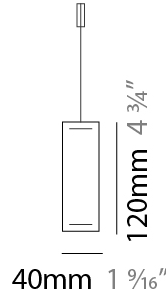

LED120 SUSPENSION

D71024-

base number
Color   Finish
Temperature   Options

1. To build a product code in our configurator select the specify button on the base model # product page
2. To build a manual product code on this datasheet choose from the options listed below in blue font and add the suffix to the base model #

GENERAL

Series: Woodlin
Subseries: LED120
Brand: Tunto
Division: Design
Mounting Type: Suspension
Mounting Location: Ceiling
Subcategory: Profile

PHYSICAL

Shape: Rectangle
Length (mm): 1000
Length (in): 39 3/8
Width (mm): 40
Width (in): 1 9/16
Height (mm): 120
Height (in): 4 3/4
Max. Overall Height (mm): 2120
Max. Overall Height (in): 83 7/16
Light Distribution: Direct / Indirect
Diffuser: Opal
Fixture Finish: [WAL](#) / [ASH](#) / [OAK](#) / [BLK](#) / [WHI](#)
Fixture Material: Wood
Cable Details: 2000mm / 78 3/4"

ELECTRICAL

Lamp Type: LED
Input Wattage (W): 46
Total Output Wattage (W): 38
Dimming: Tri-Mode (Non-Dimming and Phase Dimming (120Vac only) and 0-10V Dimming)
Driver Included: Yes
Driver Location: Integrated
Driver Type: Constant Current - Universal
Driver Class: Class 2
Input Voltage (V): 120 - 277
Constant Current (MA): 700

LED

Color Temperature (°K): [2700](#) / [3000](#) / [4000](#)
Max. Delivered Lumen (lm): 2200
CRI: >93 CRI
Lamp Life (hrs): 50000

OPTICAL

RATINGS AND CERTIFICATIONS

Certified By: Certified for North American Standards
IP rating: IP20

PROJECT _____
TYPE _____
SPECIFIER _____
QUANTITY _____
DATE _____