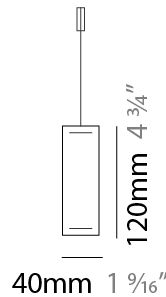

LED120 SUSPENSION

D71024-

base number   Color _____   Finish _____
Temperature   Options

1. To build a product code in our configurator select the specify button on the base model # product page
2. To build a manual product code on this datasheet choose from the options listed below in blue font and add the suffix to the base model #

GENERAL

Series: Woodlin
Subseries: LED120
Partner: Tunto
Division: Design
Installation: Suspension
Product Type: Linear Profiles
Mounting Location: Ceiling
Light Distribution: Direct / Indirect

PHYSICAL

Shape: Rectangle
Length (mm): 1000
Length (in): 39 ³/₈
Width (mm): 40
Width (in): 1 ⁹/₁₆
Height (mm): 120
Height (in): 4 ³/₄
Max. Overall Height (mm): 2120
Max. Overall Height (in): 83 ⁷/₁₆
Diffuser: Opal
Fixture Finish: WAL / ASH / OAK / BLK / WHI
Fixture Material: Wood
Primary Material: Wood
Cable Details: 2000mm / 78 3/4"

ELECTRICAL

Lamp Type: LED
Input Wattage (W): 46
Total Output Wattage (W): 38
Dimming: Tri-Mode (Non-Dimming and Phase Dimming (120Vac only) and 0-10V Dimming)
Driver Included: Yes
Driver Location: Integrated
Driver Type: Constant Current - Universal
Driver Class: Class 2
Input Voltage (V): 120 - 277
Constant Current (MA): 700

LED

Color Temperature (°K): 2700 / 3000 / 4000
Max. Delivered Lumen (lm): 2200
CRI: >93 CRI
Lamp Life (hrs): 50000

OPTICAL

RATINGS AND CERTIFICATIONS

Certified By: Certified for North American Standards
IP rating: IP20