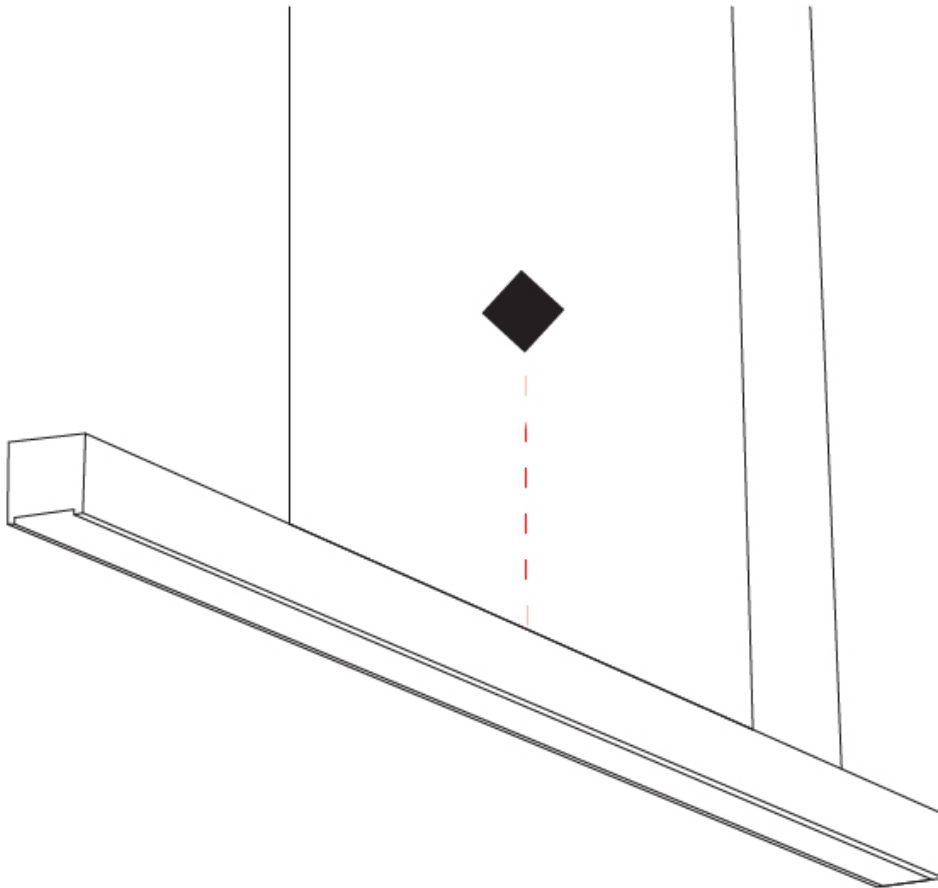

LED60 SUSPENSION

D71016-

PROJECT _____

TYPE _____

SPECIFIER _____

QUANTITY _____

DATE _____

D