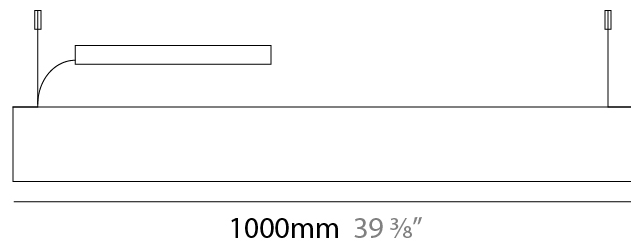

LED120 SUSPENSION

D71024-

base number   Color _____   Finish _____
Temperature   Options

1. To build a product code in our configurator select the specify button on the base model # product page
2. To build a manual product code on this datasheet choose from the options listed below in blue font and add the suffix to the base model #

GENERAL

Series: Woodlin
Subseries: LED120
Partner: Tunto
Division: Design
Installation: Suspension
Product Type: Linear Profiles
Mounting Location: Ceiling
Light Distribution: Direct / Indirect

PHYSICAL

Shape: Rectangle
Length (mm): 1000
Length (in): 39 ³/₈
Width (mm): 40
Width (in): 1 ⁹/₁₆
Height (mm): 120
Height (in): 4 ³/₄
Max. Overall Height (mm): 2120
Max. Overall Height (in): 83 ⁷/₁₆
Diffuser: Opal
Fixture Finish: WAL / ASH / OAK / BLK / WHI
Fixture Material: Wood
Primary Material: Wood
Cable Details: 2000mm / 78 3/4"

ELECTRICAL

Lamp Type: LED
Input Wattage (W): 46
Total Output Wattage (W): 38
Dimming: Tri-Mode (Non-Dimming and Phase Dimming (120Vac only) and 0-10V Dimming)
Driver Included: Yes
Driver Location: Integrated
Driver Type: Constant Current - Universal
Driver Class: Class 2
Input Voltage (V): 120 - 277
Constant Current (MA): 700

LED

Color Temperature (°K): 2700 / 3000 / 4000
Max. Delivered Lumen (lm): 2200
CRI: >93 CRI
Lamp Life (hrs): 50000

OPTICAL

RATINGS AND CERTIFICATIONS

Certified By: Certified for North American Standards
IP rating: IP20