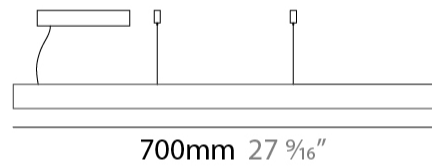

PROJECT
TYPE
SPECIFIER
QUANTITY
DATE

LED40 SUSPENSION

D71003-

base number
Color   Finish
Temperature   Options

1. To build a product code in our configurator select the specify button on the base model # product page
2. To build a manual product code on this datasheet choose from the options listed below in blue font and add the suffix to the base model #

GENERAL

Series: Woodlin
Subseries: LED40
Partner: Tunto
Division: Design
Installation: Suspension
Product Type: Linear Profiles
Mounting Location: Ceiling
Light Distribution: Direct

PHYSICAL

Shape: Rectangle
Length (mm): 700
Length (in): 27 ⁹/₁₆"
Width (mm): 400
Width (in): 15 ³/₄"
Height (mm): 40
Height (in): 1 ⁹/₁₆"
Max. Overall Height (mm): 2040
Max. Overall Height (in): 80 ⁹/₁₆"
Diffuser: Opal
Fixture Finish: [WAL / ASH / OAK / BLK / WHI](#)
Fixture Material: Wood
Primary Material: Wood

ELECTRICAL

Lamp Type: LED
Input Wattage (W): 16
Total Output Wattage (W): 12.7
Dimming: Tri-Mode (Non-Dimming and Phase Dimming (120Vac only) and 0-10V Dimming)
Driver Included: Yes
Driver Location: Integrated
Driver Type: Constant Current - Universal
Driver Class: Class 2
Input Voltage (V): 120 - 277
Constant Current (MA): 700

LED

Color Temperature (°K): [2700 / 3000 / 3500 / 4000](#)
Max. Delivered Lumen (lm): 960
CRI: >93 CRI
Lamp Life (hrs): 50000

OPTICAL

RATINGS AND CERTIFICATIONS

Certified By: Certified for North American Standards
IP rating: IP20