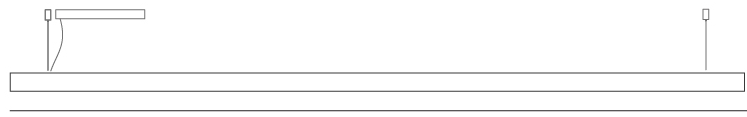

PROJECT
TYPE
SPECIFIER
QUANTITY
DATE

LED60 SUSPENSION

D71020-

base number
Color   Finish
Temperature   Options

1. To build a product code in our configurator select the specify button on the base model # product page
2. To build a manual product code on this datasheet choose from the options listed below in blue font and add the suffix to the base model #

GENERAL

Series: Woodlin
Subseries: LED60
Partner: Tunto
Division: Design
Installation: Suspension
Product Type: Linear Profiles
Mounting Location: Ceiling
Light Distribution: Direct

PHYSICAL

Shape: Rectangle
Length (mm): 2400
Length (in): 94 ½
Width (mm): 60
Width (in): 2 ⅜
Height (mm): 60
Height (in): 2 ⅜
Max. Overall Height (mm): 2060
Max. Overall Height (in): 81 ⅝
Diffuser: Opal
Fixture Finish: [WAL / ASH / OAK / BLK / WHI](#)
Fixture Material: Wood
Primary Material: Wood
Cable Details: 2000mm / 78 3/4"

ELECTRICAL

Lamp Type: LED
Input Wattage (W): 110
Total Output Wattage (W): 88.8
Dimming: Tri-Mode (Non-Dimming and Phase Dimming (120Vac only) and 0-10V Dimming)
Driver Included: Yes
Driver Location: Integrated
Driver Type: Constant Current - Universal
Driver Class: Class 2
Input Voltage (V): 120 - 277
Constant Current (MA): 700

LED

Color Temperature (°K): [2700 / 3000 / 4000](#)
Max. Delivered Lumen (lm): 8750
CRI: >93 CRI
Lamp Life (hrs): 50000

OPTICAL

RATINGS AND CERTIFICATIONS

Certified By: Certified for North American Standards
IP rating: IP20

2400mm 94 ½"

60mm 2 ⅜"

Direct