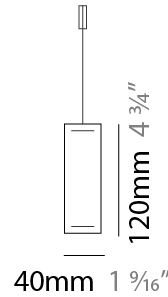

LED120 SUSPENSION

D71024-

base number   Color   Finish
Temperature   Options

1. To build a product code in our configurator select the specify button on the base model # product page
2. To build a manual product code on this datasheet choose from the options listed below in blue font and add the suffix to the base model #

GENERAL

Series: Woodlin
Subseries: LED120
Partner: Tunto
Division: Design
Installation: Suspension
Product Type: Linear Profiles
Mounting Location: Ceiling
Light Distribution: Direct / Indirect

PHYSICAL

Shape: Rectangle
Length (mm): 1000
Length (in): 39 ³/₈
Width (mm): 40
Width (in): 1 ⁹/₁₆
Height (mm): 120
Height (in): 4 ³/₄
Max. Overall Height (mm): 2120
Max. Overall Height (in): 83 ⁷/₁₆
Diffuser: Opal
Fixture Finish: WAL / ASH / OAK / BLK / WHI
Fixture Material: Wood
Primary Material: Wood
Cable Details: 2000mm / 78 3/4"

ELECTRICAL

Lamp Type: LED
Input Wattage (W): 46
Total Output Wattage (W): 38
Dimming: Tri-Mode (Non-Dimming and Phase Dimming (120Vac only) and 0-10V Dimming)
Driver Included: Yes
Driver Location: Integrated
Driver Type: Constant Current - Universal
Driver Class: Class 2
Input Voltage (V): 120 - 277
Constant Current (MA): 700

LED

Color Temperature (°K): 2700 / 3000 / 4000
Max. Delivered Lumen (lm): 2200
CRI: >93 CRI
Lamp Life (hrs): 50000

OPTICAL

RATINGS AND CERTIFICATIONS

Certified By: Certified for North American Standards
IP rating: IP20