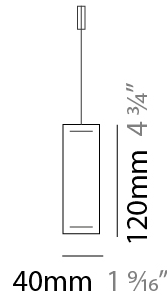

LED120 SUSPENSION

D71026- -

base number   Color   Finish
Temperature   Options

1. To build a product code in our configurator select the specify button on the base model # product page
2. To build a manual product code on this datasheet choose from the options listed below in blue font and add the suffix to the base model #

GENERAL

Series: Woodlin
Subseries: LED120
Partner: Tunto
Division: Design
Installation: Suspension
Product Type: Linear Profiles
Mounting Location: Ceiling
Light Distribution: Direct / Indirect

PHYSICAL

Shape: Rectangle
Length (mm): 1600
Length (in): 63
Width (mm): 40
Width (in): $1 \frac{9}{16}$
Height (mm): 120
Height (in): $4 \frac{3}{4}$
Max. Overall Height (mm): 2120
Max. Overall Height (in): $83 \frac{7}{16}$
Diffuser: Opal
Fixture Finish: [WAL / ASH / OAK / BLK / WHI](#)
Fixture Material: Wood
Primary Material: Wood
Cable Details: 2000mm / 78 3/4"

ELECTRICAL

Lamp Type: LED
Input Wattage (W): 74
Total Output Wattage (W): 63
Dimming: Tri-Mode (Non-Dimming and Phase Dimming (120Vac only) and 0-10V Dimming)
Driver Included: Yes
Driver Location: Integrated
Driver Type: Constant Current - Universal
Driver Class: Class 2
Input Voltage (V): 120 - 277
Constant Current (MA): 700

LED

Color Temperature (°K): [2700 / 3000 / 4000](#)
Max. Delivered Lumen (lm): 3600
CRI: >93 CRI
Lamp Life (hrs): 50000

OPTICAL

RATINGS AND CERTIFICATIONS

Certified By: Certified for North American Standards
IP rating: IP20