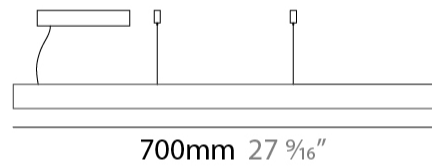

PROJECT
TYPE
SPECIFIER
QUANTITY
DATE

LED40 SUSPENSION

D71003-

base number
Color   Finish
Temperature   Options

1. To build a product code in our configurator select the specify button on the base model # product page
2. To build a manual product code on this datasheet choose from the options listed below in blue font and add the suffix to the base model #

GENERAL

Series: Woodlin
Subseries: LED40
Partner: Tunto
Division: Design
Installation: Suspension
Product Type: Linear Profiles
Mounting Location: Ceiling
Light Distribution: Direct

PHYSICAL

Shape: Rectangle
Length (mm): 700
Length (in): 27 9/16
Width (mm): 400
Width (in): 15 3/4
Height (mm): 40
Height (in): 1 9/16
Max. Overall Height (mm): 2040
Max. Overall Height (in): 80 7/16
Diffuser: Opal
Fixture Finish: [WAL / ASH / OAK / BLK / WHI](#)
Fixture Material: Wood
Primary Material: Wood

ELECTRICAL

Lamp Type: LED
Input Wattage (W): 16
Total Output Wattage (W): 12.7
Dimming: Tri-Mode (Non-Dimming and Phase Dimming (120Vac only) and 0-10V Dimming)
Driver Included: Yes
Driver Location: Integrated
Driver Type: Constant Current - Universal
Driver Class: Class 2
Input Voltage (V): 120 - 277
Constant Current (MA): 700

LED

Color Temperature (°K): [2700 / 3000 / 4000](#)
Max. Delivered Lumen (lm): 960
CRI: >93 CRI
Lamp Life (hrs): 50000

OPTICAL

RATINGS AND CERTIFICATIONS

Certified By: Certified for North American Standards
IP rating: IP20