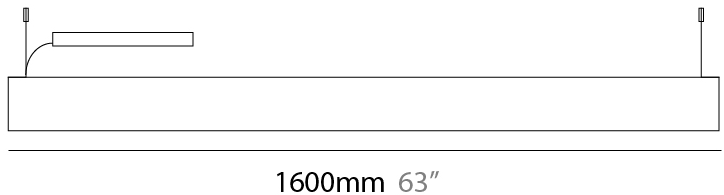

LED120 SUSPENSION

D71026- -

base number   Color   Finish
Temperature   Options

1. To build a product code in our configurator select the specify button on the base model # product page
2. To build a manual product code on this datasheet choose from the options listed below in blue font and add the suffix to the base model #

GENERAL

Series: Woodlin
Subseries: LED120
Partner: Tunto
Division: Design
Installation: Suspension
Product Type: Linear Profiles
Mounting Location: Ceiling
Light Distribution: Direct / Indirect

PHYSICAL

Shape: Rectangle
Length (mm): 1600
Length (in): 63
Width (mm): 40
Width (in): $1 \frac{9}{16}$
Height (mm): 120
Height (in): $4 \frac{3}{4}$
Max. Overall Height (mm): 2120
Max. Overall Height (in): $83 \frac{7}{16}$
Diffuser: Opal
Fixture Finish: [WAL / ASH / OAK / BLK / WHI](#)
Fixture Material: Wood
Primary Material: Wood
Cable Details: 2000mm / 78 3/4"

ELECTRICAL

Lamp Type: LED
Input Wattage (W): 74
Total Output Wattage (W): 63
Dimming: Tri-Mode (Non-Dimming and Phase Dimming (120Vac only) and 0-10V Dimming)
Driver Included: Yes
Driver Location: Integrated
Driver Type: Constant Current - Universal
Driver Class: Class 2
Input Voltage (V): 120 - 277
Constant Current (MA): 700

LED

Color Temperature (°K): [2700 / 3000 / 4000](#)
Max. Delivered Lumen (lm): 3600
CRI: >93 CRI
Lamp Life (hrs): 50000

OPTICAL

RATINGS AND CERTIFICATIONS

Certified By: Certified for North American Standards
IP rating: IP20