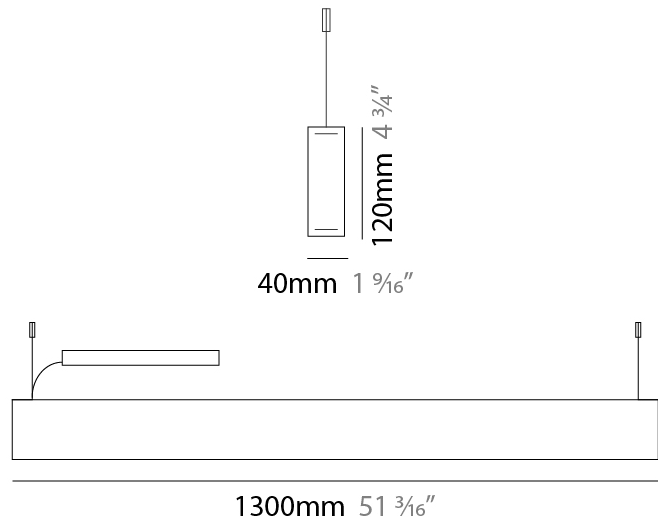

LED120 SUSPENSION

D71025-

base number
Color   Temperature   Finish   Options

1. To build a product code in our configurator select the specify button on the base model # product page
2. To build a manual product code on this datasheet choose from the options listed below in blue font and add the suffix to the base model #

GENERAL

Series: Woodlin
Subseries: LED120
Partner: Tunto
Division: Design
Installation: Suspension
Product Type: Linear Profiles
Mounting Location: Ceiling
Light Distribution: Direct / Indirect

PHYSICAL

Shape: Rectangle
Length (mm): 1300
Length (in): 51 3/16
Width (mm): 40
Width (in): 1 9/16
Height (mm): 120
Height (in): 4 3/4
Max. Overall Height (mm): 2120
Max. Overall Height (in): 83 7/16
Diffuser: Opal
Fixture Finish: [WAL / ASH / OAK / BLK / WHI](#)
Fixture Material: Wood
Primary Material: Wood
Cable Details: 2000mm / 78 3/4"

ELECTRICAL

Lamp Type: LED
Input Wattage (W): 60
Total Output Wattage (W): 50.1
Dimming: Tri-Mode (Non-Dimming and Phase Dimming (120Vac only) and 0-10V Dimming)
Driver Included: Yes
Driver Location: Integrated
Driver Type: Constant Current - Universal
Driver Class: Class 2
Input Voltage (V): 120 - 277
Constant Current (MA): 700

LED

Color Temperature (°K): [2700 / 3000 / 4000](#)
Max. Delivered Lumen (lm): 3260
CRI: >93 CRI
Lamp Life (hrs): 50000

OPTICAL

RATINGS AND CERTIFICATIONS

Certified By: Certified for North American Standards
IP rating: IP20