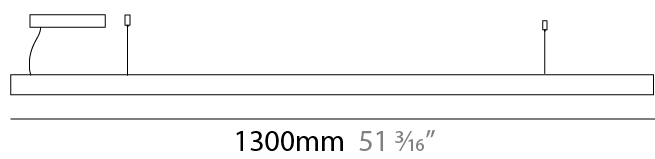

PROJECT
TYPE
SPECIFIER
QUANTITY
DATE

LED40 SUSPENSION

D71005-

base number
Color   Finish
Temperature   Options

1. To build a product code in our configurator select the specify button on the base model # product page
2. To build a manual product code on this datasheet choose from the options listed below in blue font and add the suffix to the base model #

GENERAL

Series: Woodlin
Subseries: LED40
Partner: Tunto
Division: Design
Installation: Suspension
Product Type: Linear Profiles
Mounting Location: Ceiling
Light Distribution: Direct

PHYSICAL

Shape: Rectangle
Length (mm): 1300
Length (in): 51 ³/₁₆"
Width (mm): 400
Width (in): 15 ³/₄"
Height (mm): 40
Height (in): 1 ⁹/₁₆"
Max. Overall Height (mm): 2040
Max. Overall Height (in): 80 ⁷/₁₆"
Diffuser: Opal
Fixture Finish: [WAL / ASH / OAK / BLK / WHI](#)
Fixture Material: Wood
Primary Material: Wood

ELECTRICAL

Lamp Type: LED
Input Wattage (W): 30
Total Output Wattage (W): 25.4
Dimming: Tri-Mode (Non-Dimming and Phase Dimming (120Vac only) and 0-10V Dimming)
Driver Included: Yes
Driver Location: Integrated
Driver Type: Constant Current - Universal
Driver Class: Class 2
Input Voltage (V): 120 - 277
Constant Current (MA): 700

LED

Color Temperature (°K): [3000](#)
Max. Delivered Lumen (lm): 1550
CRI: >93 CRI
Lamp Life (hrs): 50000

OPTICAL

RATINGS AND CERTIFICATIONS

Certified By: Certified for North American Standards
IP rating: IP20