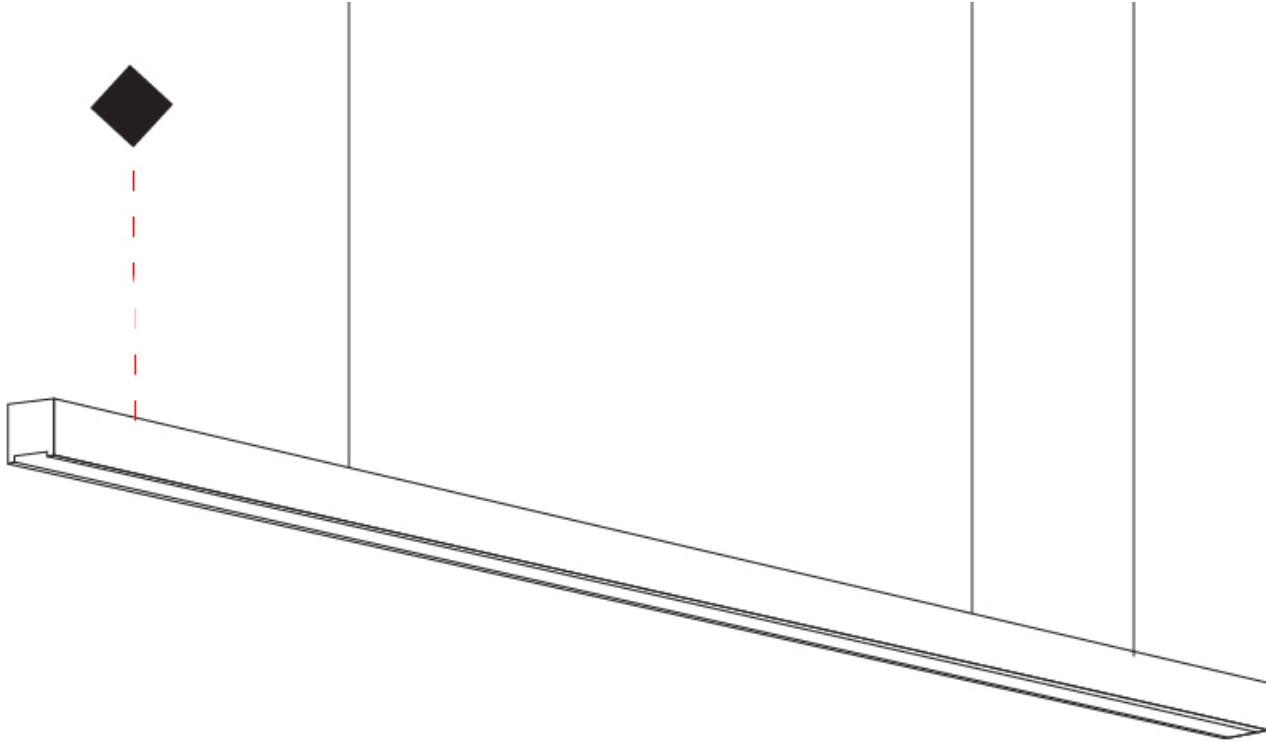

LED28 SUSPENSION

D71009-

PROJECT _____

TYPE _____

SPECIFIER _____

QUANTITY _____

DATE _____

D