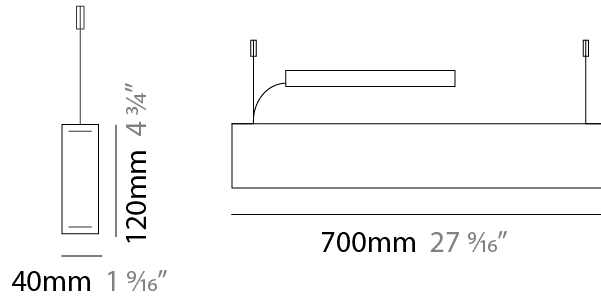

LED120 SUSPENSION

D71023-

base number   Color   Finish
Temperature   Options

1. To build a product code in our configurator select the specify button on the base model # product page
2. To build a manual product code on this datasheet choose from the options listed below in blue font and add the suffix to the base model #

GENERAL

Series: Woodlin
Subseries: LED120
Partner: Tunto
Division: Design
Installation: Suspension
Product Type: Linear Profiles
Mounting Location: Ceiling
Light Distribution: Direct / Indirect

PHYSICAL

Shape: Rectangle
Length (mm): 700
Length (in): 27 ⁹/₁₆"
Width (mm): 40
Width (in): 1 ⁹/₁₆"
Height (mm): 120
Height (in): 4 ³/₄"
Max. Overall Height (mm): 2120
Max. Overall Height (in): 83 ⁷/₁₆"
Diffuser: Opal
Fixture Finish: WAL / ASH / OAK / BLK / WHI
Fixture Material: Wood
Primary Material: Wood
Cable Details: 2000mm / 78 3/4"

ELECTRICAL

Lamp Type: LED
Input Wattage (W): 32
Total Output Wattage (W): 25.3
Dimming: Tri-Mode (Non-Dimming and Phase Dimming (120Vac only) and 0-10V Dimming)
Driver Included: Yes
Driver Location: Integrated
Driver Type: Constant Current - Universal
Driver Class: Class 2
Input Voltage (V): 120 - 277
Constant Current (MA): 700

LED

Color Temperature (°K): 2700 / 3000 / 4000
Max. Delivered Lumen (lm): 1500
CRI: >93 CRI
Lamp Life (hrs): 50000

OPTICAL

RATINGS AND CERTIFICATIONS

Certified By: Certified for North American Standards
IP rating: IP20