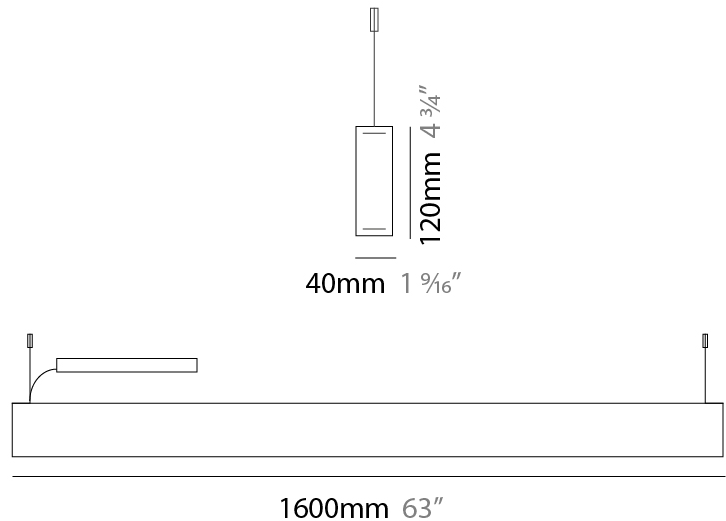

PROJECT _____
TYPE _____
SPECIFIER _____
QUANTITY _____
DATE _____

LED120 SUSPENSION

D71026-

base number
Color   Finish
Temperature   Options

1. To build a product code in our configurator select the specify button on the base model # product page
2. To build a manual product code on this datasheet choose from the options listed below in blue font and add the suffix to the base model #

GENERAL

Series: Woodlin
Subseries: LED120
Brand: Tunto
Division: Design
Mounting Type: Suspension
Mounting Location: Ceiling
Subcategory: Profile

PHYSICAL

Shape: Rectangle
Length (mm): 1600
Length (in): 63
Width (mm): 40
Width (in): 1 9/16
Height (mm): 120
Height (in): 4 3/4
Max. Overall Height (mm): 2120
Max. Overall Height (in): 83 7/16
Light Distribution: Direct / Indirect
Diffuser: Opal
Fixture Finish: [WAL](#) / [ASH](#) / [OAK](#) / [BLK](#) / [WHI](#)
Fixture Material: Wood
Cable Details: 2000mm / 78 3/4"

ELECTRICAL

Lamp Type: LED
Input Wattage (W): 74
Total Output Wattage (W): 63
Dimming: Tri-Mode (Non-Dimming and Phase Dimming (120Vac only) and 0-10V Dimming)
Driver Included: Yes
Driver Location: Integrated
Driver Type: Constant Current - Universal
Driver Class: Class 2
Input Voltage (V): 120 - 277
Constant Current (MA): 700

LED

Color Temperature (°K): [2700](#) / [3000](#) / [4000](#)
Max. Delivered Lumen (lm): 3600
CRI: >93 CRI
Lamp Life (hrs): 50000

OPTICAL

RATINGS AND CERTIFICATIONS

Certified By: Certified for North American Standards
IP rating: IP20