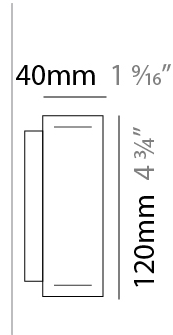

GENERAL

Series: Woodlin
 Subseries: LED120
 Brand: Tunto
 Division: Design
 Mounting Type: Surface
 Mounting Location: Wall
 Subcategory: Profile

PHYSICAL

Shape: Rectangle
 Length (mm): 200
 Length (in): 7 ⁷/₈
 Width (mm): 40
 Width (in): 1 ⁹/₁₆
 Height (mm): 120
 Height (in): 4 ³/₄
 Extension (mm): 40
 Extension (in): 1 ⁹/₁₆
 Light Distribution: Direct / Indirect
 Diffuser: Opal
 Fixture Finish: [WAL / ASH / OAK / BLK / WHI](#)
 Fixture Material: Wood

GENERAL

Series: Woodlin
 Subseries: LED120
 Brand: Tunto
 Division: Design
 Mounting Type: Surface
 Mounting Location: Wall
 Subcategory: Profile

PHYSICAL

Shape: Rectangle
 Length (mm): 700
 Length (in): 27 ⁹/₁₆
 Width (mm): 40
 Width (in): 1 ⁹/₁₆
 Height (mm): 120
 Height (in): 4 ³/₄
 Extension (mm): 40
 Extension (in): 1 ⁹/₁₆
 Light Distribution: Direct / Indirect
 Diffuser: Opal
 Fixture Finish: WAL / ASH / OAK / BLK / WHI
 Fixture Material: Wood

PROJECT
TYPE
SPECIFIER
QUANTITY
DATE

700mm 27 ⁹/₁₆"

Indirect

LED120 SURFACE

D73029-

PROJECT

TYPE

SPECIFIER