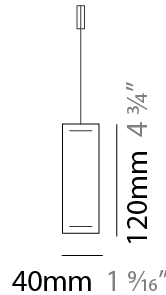

PROJECT _____
TYPE _____
SPECIFIER _____
QUANTITY _____
DATE _____

LED120 SUSPENSION

D71024-

base number   Color   Finish
Temperature   Options

1. To build a product code in our configurator select the specify button on the base model # product page
2. To build a manual product code on this datasheet choose from the options listed below in blue font and add the suffix to the base model #

GENERAL

Series: Woodlin
Subseries: LED120
Brand: Tunto
Division: Design
Mounting Type: Suspension
Mounting Location: Ceiling
Subcategory: Profile

PHYSICAL

Shape: Rectangle
Length (mm): 1000
Length (in): 39 ³/₈
Width (mm): 40
Width (in): 1 ⁹/₁₆
Height (mm): 120
Height (in): 4 ³/₄
Max. Overall Height (mm): 2120
Max. Overall Height (in): 83 ⁷/₁₆
Light Distribution: Direct / Indirect
Diffuser: Opal
Fixture Finish: WAL / ASH / OAK / BLK / WHI
Fixture Material: Wood
Cable Details: 2000mm / 78 3/4"

ELECTRICAL

Lamp Type: LED
Input Wattage (W): 46
Total Output Wattage (W): 38
Dimming: Tri-Mode (Non-Dimming and Phase Dimming (120Vac only) and 0-10V Dimming)
Driver Included: Yes
Driver Location: Integrated
Driver Type: Constant Current - Universal
Driver Class: Class 2
Input Voltage (V): 120 - 277
Constant Current (MA): 700

LED

Color Temperature (°K): 2700 / 3000 / 4000
Max. Delivered Lumen (lm): 2200
CRI: >93 CRI
Lamp Life (hrs): 50000

OPTICAL

RATINGS AND CERTIFICATIONS

Certified By: Certified for North American Standards
IP rating: IP20