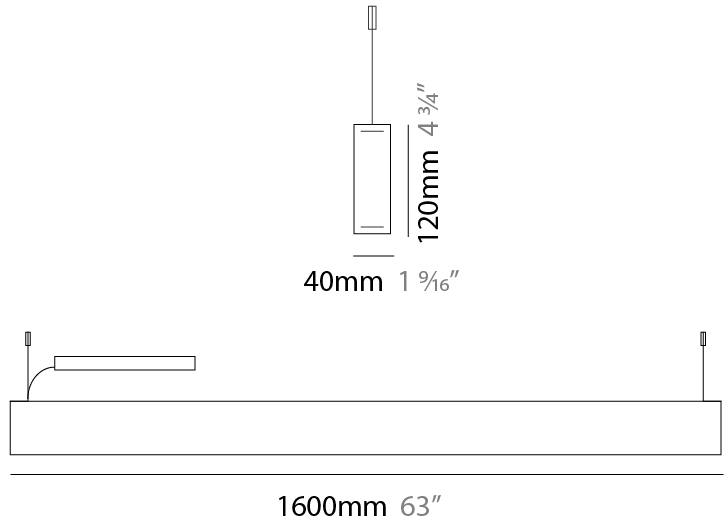

PROJECT	
TYPE	
SPECIFIER	
QUANTITY	
DATE	

LED120 SUSPENSION

D71026-

base number
Color   Finish
Temperature   Options

1. To build a product code in our configurator select the specify button on the base model # product page
2. To build a manual product code on this datasheet choose from the options listed below in blue font and add the suffix to the base model #

GENERAL

Series: Woodlin
Subseries: LED120
Brand: Tunto
Division: Design
Mounting Type: Suspension
Mounting Location: Ceiling
Subcategory: Profile

PHYSICAL

Shape: Rectangle
Length (mm): 1600
Length (in): 63
Width (mm): 40
Width (in): 1 9/16
Height (mm): 120
Height (in): 4 3/4
Max. Overall Height (mm): 2120
Max. Overall Height (in): 83 7/16
Light Distribution: Direct / Indirect
Diffuser: Opal
Fixture Finish: [WAL](#) / [ASH](#) / [OAK](#) / [BLK](#) / [WHI](#)
Fixture Material: Wood
Cable Details: 2000mm / 78 3/4"

ELECTRICAL

Lamp Type: LED
Input Wattage (W): 74
Total Output Wattage (W): 63
Dimming: Tri-Mode (Non-Dimming and Phase Dimming (120Vac only) and 0-10V Dimming)
Driver Included: Yes
Driver Location: Integrated
Driver Type: Constant Current - Universal
Driver Class: Class 2
Input Voltage (V): 120 - 277
Constant Current (MA): 700

LED

Color Temperature (°K): [2700](#) / [3000](#) / [4000](#)
Max. Delivered Lumen (lm): 3600
CRI: >93 CRI
Lamp Life (hrs): 50000

OPTICAL

RATINGS AND CERTIFICATIONS

Certified By: Certified for North American Standards
IP rating: IP20