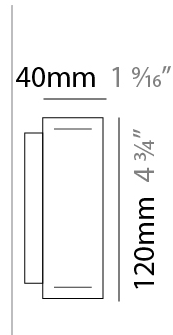

LED120 SURFACE

D73029-

base number
Color   Finish
Temperature   Options

1. To build a product code in our configurator select the specify button on the base model # product page
2. To build a manual product code on this datasheet choose from the options listed below in blue font and add the suffix to the base model #

GENERAL

Series: Woodlin
Subseries: LED120
Brand: Tunto
Division: Design
Mounting Type: Surface
Mounting Location: Wall
Subcategory: Profile

PHYSICAL

Shape: Rectangle
Length (mm): 700
Length (in): 27 ⁹/₁₆"
Width (mm): 40
Width (in): 1 ⁹/₁₆"
Height (mm): 120
Height (in): 4 ³/₄"
Extension (mm): 40
Extension (in): 1 ⁹/₁₆"
Light Distribution: Direct / Indirect
Diffuser: Opal
Fixture Finish: [WAL / ASH / OAK / BLK / WHI](#)
Fixture Material: Wood

ELECTRICAL

Lamp Type: LED
Input Wattage (W): 31
Total Output Wattage (W): 25.3
Dimming: Tri-Mode (Non-Dimming and Phase Dimming (120Vac only) and 0-10V Dimming)
Driver Included: Yes
Driver Location: Remote
Driver Type: Constant Current - Universal
Driver Class: Class 2
Housing: ENCP3
Input Voltage (V): 120 - 277
Constant Current (MA): 700

LED

Color Temperature (°K): [2700 / 3000 / 4000](#)
Max. Delivered Lumen (lm): 1500
CRI: >93 CRI
Lamp Life (hrs): 50000

OPTICAL

RATINGS AND CERTIFICATIONS

Certified By: Certified for North American Standards
IP rating: IP20

PROJECT	_____
TYPE	_____
SPECIFIER	_____
QUANTITY	_____
DATE	_____

700mm 27 ⁹/₁₆"

Indirect