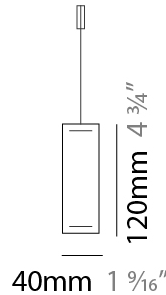

LED120 SUSPENSION

D71024-

base number _____
Color _____
Temperature _____
Finish _____
Options _____

1. To build a product code in our configurator select the specify button on the base model # product page
2. To build a manual product code on this datasheet choose from the options listed below in blue font and add the suffix to the base model #

GENERAL

Series: Woodlin
Subseries: LED120
Brand: Tunto
Division: Design
Mounting Type: Suspension
Mounting Location: Ceiling
Subcategory: Profile

PHYSICAL

Shape: Rectangle
Length (mm): 1000
Length (in): 39 3/8
Width (mm): 40
Width (in): 1 9/16
Height (mm): 120
Height (in): 4 3/4
Max. Overall Height (mm): 2120
Max. Overall Height (in): 83 7/16
Light Distribution: Direct / Indirect
Diffuser: Opal
Fixture Finish: WAL / ASH / OAK / BLK / WHI
Fixture Material: Wood
Cable Details: 2000mm / 78 3/4"

ELECTRICAL

Lamp Type: LED
Input Wattage (W): 46
Total Output Wattage (W): 38
Dimming: Tri-Mode (Non-Dimming and Phase Dimming (120Vac only) and 0-10V Dimming)
Driver Included: Yes
Driver Location: Integrated
Driver Type: Constant Current - Universal
Driver Class: Class 2
Input Voltage (V): 120 - 277
Constant Current (MA): 700

LED

Color Temperature (°K): 2700 / 3000 / 4000
Max. Delivered Lumen (lm): 2200
CRI: >93 CRI
Lamp Life (hrs): 50000

OPTICAL

RATINGS AND CERTIFICATIONS

Certified By: Certified for North American Standards
IP rating: IP20