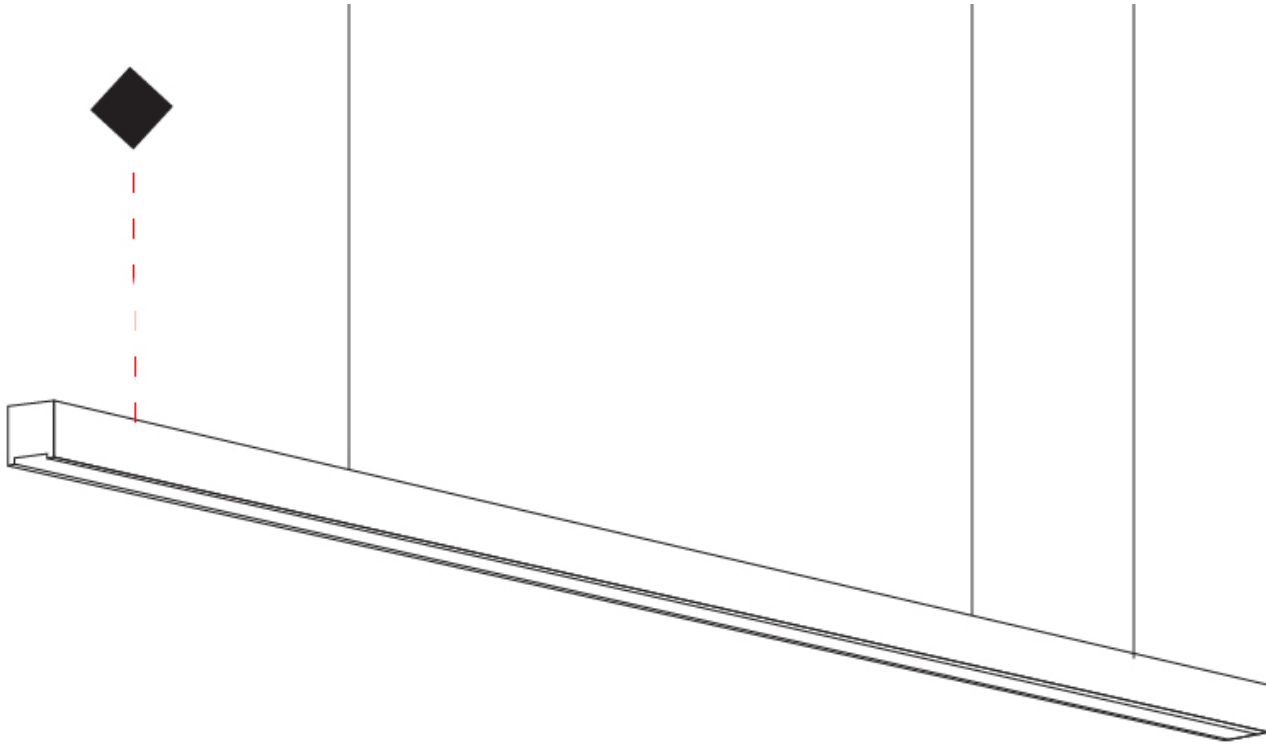

LED28 SUSPENSION

D71009-

PROJECT _____

TYPE _____

SPECIFIER _____

QUANTITY _____

DATE _____

D