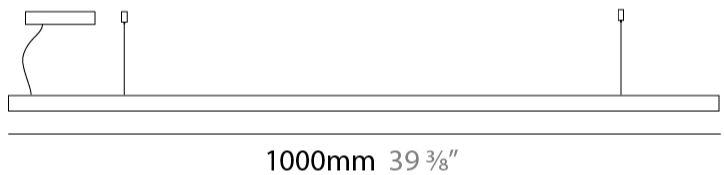

PROJECT
TYPE
SPECIFIER
QUANTITY
DATE

LED28 SUSPENSION

D71008-

base number
Color   Finish
Temperature   Options

1. To build a product code in our configurator select the specify button on the base model # product page
2. To build a manual product code on this datasheet choose from the options listed below in blue font and add the suffix to the base model #

GENERAL

Series: Woodlin
Subseries: LED28
Partner: Tunto
Division: Design
Installation: Suspension
Product Type: Linear Profiles
Mounting Location: Ceiling
Light Distribution: Direct

PHYSICAL

Shape: Rectangle
Length (mm): 1000
Length (in): 39 3/8
Width (mm): 28
Width (in): 1 1/8
Height (mm): 28
Height (in): 1 1/8
Max. Overall Height (mm): 2028
Max. Overall Height (in): 79 13/16
Diffuser: Opal
Fixture Finish: [WAL / ASH / OAK / BLK / WHI](#)
Fixture Material: Wood
Primary Material: Wood
Cable Details: 2000mm / 78 3/4"

ELECTRICAL

Lamp Type: LED
Input Wattage (W): 21
Total Output Wattage (W): 19
Dimming: Tri-Mode (Non-Dimming and Phase Dimming (120Vac only) and 0-10V Dimming)
Driver Included: Yes
Driver Location: Integrated
Driver Type: Constant Current - Universal
Driver Class: Class 2
Input Voltage (V): 120 - 277
Constant Current (MA): 700

LED

Color Temperature (°K): [2700 / 3000 / 3500 / 4000](#)
Max. Delivered Lumen (lm): 1200
CRI: >93 CRI
Lamp Life (hrs): 50000

OPTICAL

RATINGS AND CERTIFICATIONS

Certified By: Certified for North American Standards
IP rating: IP20

28mm 1 1/8"

Direct