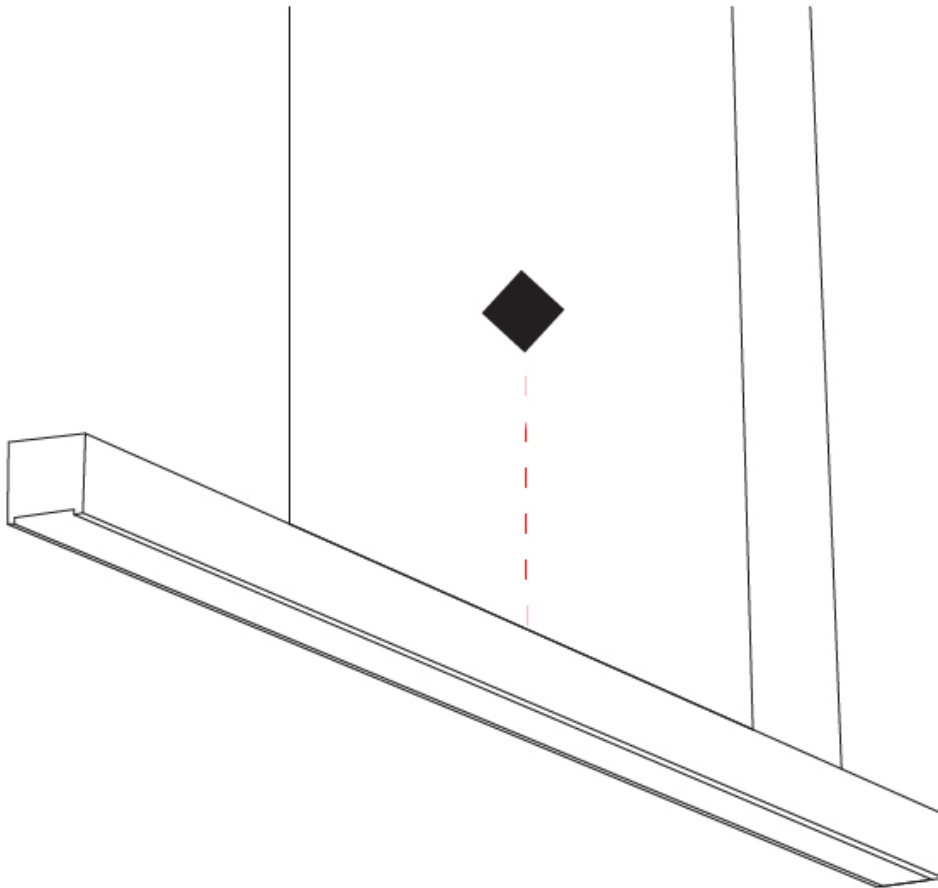

LED60 SUSPENSION

D71019-

PROJECT	_____
TYPE	_____
SPECIFIER	_____
QUANTITY	_____
DATE	_____