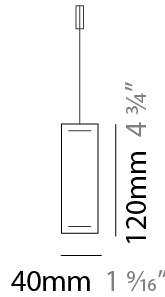

PROJECT
TYPE
SPECIFIER
QUANTITY
DATE

LED120 SUSPENSION

D71024-

base number
Color   Finish
Temperature   Options

1. To build a product code in our configurator select the specify button on the base model # product page
2. To build a manual product code on this datasheet choose from the options listed below in blue font and add the suffix to the base model #

GENERAL

Series: Woodlin
Subseries: LED120
Brand: Tunto
Division: Design
Mounting Type: Suspension
Mounting Location: Ceiling
Subcategory: Profile

PHYSICAL

Shape: Rectangle
Length (mm): 1000
Length (in): 39 ³/₈
Width (mm): 40
Width (in): 1 ⁹/₁₆
Height (mm): 120
Height (in): 4 ³/₄
Max. Overall Height (mm): 2120
Max. Overall Height (in): 83 ⁷/₁₆
Light Distribution: Direct / Indirect
Diffuser: Opal
Fixture Finish: [WAL](#) / [ASH](#) / [OAK](#) / [BLK](#) / [WHI](#)
Fixture Material: Wood
Cable Details: 2000mm / 78 3/4"

ELECTRICAL

Lamp Type: LED
Input Wattage (W): 46
Total Output Wattage (W): 38
Dimming: Tri-Mode (Non-Dimming and Phase Dimming (120Vac only) and 0-10V Dimming)
Driver Included: Yes
Driver Location: Integrated
Driver Type: Constant Current - Universal
Driver Class: Class 2
Input Voltage (V): 120 - 277
Constant Current (MA): 700

LED

Color Temperature (°K): [2700](#) / [3000](#) / [4000](#)
Max. Delivered Lumen (lm): 2200
CRI: >93 CRI
Lamp Life (hrs): 50000

OPTICAL

RATINGS AND CERTIFICATIONS

Certified By: Certified for North American Standards
IP rating: IP20