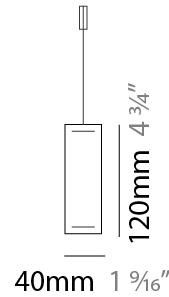

PROJECT	
TYPE	
SPECIFIER	
QUANTITY	
DATE	

LED120 SUSPENSION

D71026-

base number   Color   Finish
Temperature   Options

1. To build a product code in our configurator select the specify button on the base model # product page
2. To build a manual product code on this datasheet choose from the options listed below in blue font and add the suffix to the base model #

GENERAL

Series: Woodlin
Subseries: LED120
Partner: Tunto
Division: Design
Installation: Suspension
Product Type: Linear Profiles
Mounting Location: Ceiling
Light Distribution: Direct / Indirect

PHYSICAL

Shape: Rectangle
Length (mm): 1600
Length (in): 63
Width (mm): 40
Width (in): 1 ⁹/₁₆
Height (mm): 120
Height (in): 4 ³/₄
Max. Overall Height (mm): 2120
Max. Overall Height (in): 83 ⁷/₁₆
Diffuser: Opal
Fixture Finish: WAL / ASH / OAK / BLK / WHI
Fixture Material: Wood
Primary Material: Wood
Cable Details: 2000mm / 78 3/4"

ELECTRICAL

Lamp Type: LED
Input Wattage (W): 74
Total Output Wattage (W): 63
Dimming: Tri-Mode (Non-Dimming and Phase Dimming (120Vac only) and 0-10V Dimming)
Driver Included: Yes
Driver Location: Integrated
Driver Type: Constant Current - Universal
Driver Class: Class 2
Input Voltage (V): 120 - 277
Constant Current (mA): 700

LED

Color Temperature (°K): 2700 / 3000 / 4000
Max. Delivered Lumen (lm): 3600
CRI: >93 CRI
Lamp Life (hrs): 50000

OPTICAL

RATINGS AND CERTIFICATIONS

Certified By: Certified for North American Standards
IP rating: IP20