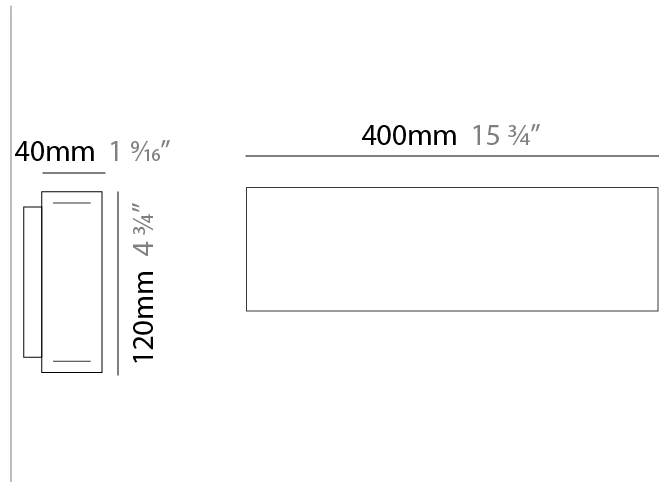

LED120 SURFACE

D73028-

base number   Color   Finish
Temperature   Options

1. To build a product code in our configurator select the specify button on the base model # product page
2. To build a manual product code on this datasheet choose from the options listed below in blue font and add the suffix to the base model #

GENERAL

Series: Woodlin
Subseries: LED120
Partner: Tunto
Division: Design
Installation: Surface
Product Type: Linear Profiles
Mounting Location: Wall
Light Distribution: Direct / Indirect

PHYSICAL

Shape: Rectangle
Length (mm): 400
Length (in): 15 3/4
Width (mm): 40
Width (in): 1 9/16
Height (mm): 120
Height (in): 4 3/4
Extension (mm): 40
Extension (in): 1 9/16
Diffuser: Opal
Fixture Finish: WAL / ASH / OAK / BLK / WHI
Fixture Material: Wood
Primary Material: Wood

ELECTRICAL

Lamp Type: LED
Input Wattage (W): 16
Total Output Wattage (W): 12.6
Dimming: Tri-Mode (Non-Dimming and Phase Dimming (120Vac only) and 0-10V Dimming)
Driver Included: Yes
Driver Location: Remote
Driver Type: Constant Current - Universal
Driver Class: Class 2
Housing: ENCP3
Input Voltage (V): 120 - 277
Constant Current (MA): 700

LED

Color Temperature (°K): 2700 / 3000 / 4000
Max. Delivered Lumen (lm): 800
CRI: >93 CRI
Lamp Life (hrs): 50000

OPTICAL

RATINGS AND CERTIFICATIONS

Certified By: Certified for North American Standards
IP rating: IP20

PROJECT
TYPE
SPECIFIER
QUANTITY
DATE