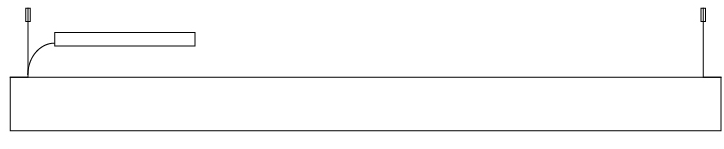

PROJECT	
TYPE	
SPECIFIER	
QUANTITY	
DATE	

LED120 SUSPENSION

D71026-

base number   Color   Finish
Temperature   Options

1. To build a product code in our configurator select the specify button on the base model # product page
2. To build a manual product code on this datasheet choose from the options listed below in blue font and add the suffix to the base model #

GENERAL

Series: Woodlin
Subseries: LED120
Partner: Tunto
Division: Design
Installation: Suspension
Product Type: Linear Profiles
Mounting Location: Ceiling
Light Distribution: Direct / Indirect

PHYSICAL

Shape: Rectangle
Length (mm): 1600
Length (in): 63
Width (mm): 40
Width (in): 1 ⁹/₁₆
Height (mm): 120
Height (in): 4 ³/₄
Max. Overall Height (mm): 2120
Max. Overall Height (in): 83 ⁷/₁₆
Diffuser: Opal
Fixture Finish: WAL / ASH / OAK / BLK / WHI
Fixture Material: Wood
Primary Material: Wood
Cable Details: 2000mm / 78 3/4"

ELECTRICAL

Lamp Type: LED
Input Wattage (W): 74
Total Output Wattage (W): 63
Dimming: Tri-Mode (Non-Dimming and Phase Dimming (120Vac only) and 0-10V Dimming)
Driver Included: Yes
Driver Location: Integrated
Driver Type: Constant Current - Universal
Driver Class: Class 2
Input Voltage (V): 120 - 277
Constant Current (mA): 700

LED

Color Temperature (°K): 2700 / 3000 / 4000
Max. Delivered Lumen (lm): 3600
CRI: >93 CRI
Lamp Life (hrs): 50000

OPTICAL

RATINGS AND CERTIFICATIONS

Certified By: Certified for North American Standards
IP rating: IP20