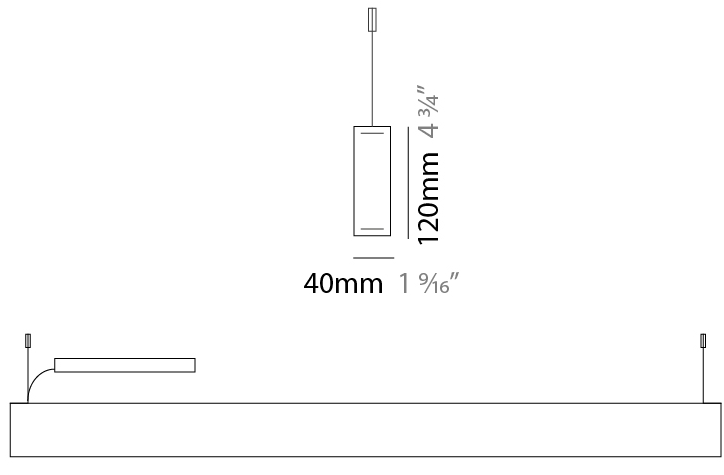

PROJECT	
TYPE	
SPECIFIER	
QUANTITY	
DATE	

LED120 SUSPENSION

D71026-

base number
Color   Finish
Temperature   Options

1. To build a product code in our configurator select the specify button on the base model # product page
2. To build a manual product code on this datasheet choose from the options listed below in blue font and add the suffix to the base model #

GENERAL

Series: Woodlin
Subseries: LED120
Brand: Tunto
Division: Design
Mounting Type: Suspension
Mounting Location: Ceiling
Subcategory: Profile

PHYSICAL

Shape: Rectangle
Length (mm): 1600
Length (in): 63
Width (mm): 40
Width (in): 1 9/16
Height (mm): 120
Height (in): 4 3/4
Max. Overall Height (mm): 2120
Max. Overall Height (in): 83 7/16
Light Distribution: Direct / Indirect
Diffuser: Opal
Fixture Finish: [WAL](#) / [ASH](#) / [OAK](#) / [BLK](#) / [WHI](#)
Fixture Material: Wood
Cable Details: 2000mm / 78 3/4"

ELECTRICAL

Lamp Type: LED
Input Wattage (W): 74
Total Output Wattage (W): 63
Dimming: Tri-Mode (Non-Dimming and Phase Dimming (120Vac only) and 0-10V Dimming)
Driver Included: Yes
Driver Location: Integrated
Driver Type: Constant Current - Universal
Driver Class: Class 2
Input Voltage (V): 120 - 277
Constant Current (MA): 700

LED

Color Temperature (°K): [2700](#) / [3000](#) / [4000](#)
Max. Delivered Lumen (lm): 3600
CRI: >93 CRI
Lamp Life (hrs): 50000

OPTICAL

RATINGS AND CERTIFICATIONS

Certified By: Certified for North American Standards
IP rating: IP20