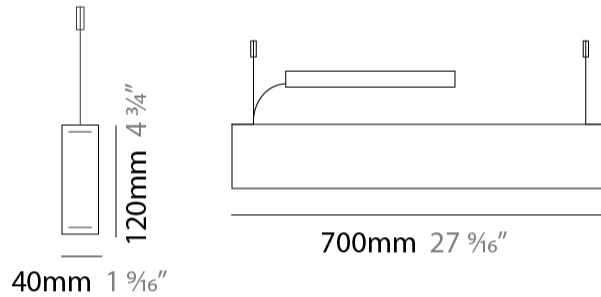

LED120 SUSPENSION

D71023- -

base number
Color   Finish
Temperature   Options

1. To build a product code in our configurator select the specify button on the base model # product page
2. To build a manual product code on this datasheet choose from the options listed below in blue font and add the suffix to the base model #

GENERAL

Series: Woodlin
Subseries: LED120
Partner: Tunto
Division: Design
Installation: Suspension
Product Type: Linear Profiles
Mounting Location: Ceiling
Light Distribution: Direct / Indirect

PHYSICAL

Shape: Rectangle
Length (mm): 700
Length (in): 27 ⁹/₁₆
Width (mm): 40
Width (in): 1 ⁹/₁₆
Height (mm): 120
Height (in): 4 ³/₄
Max. Overall Height (mm): 2120
Max. Overall Height (in): 83 ⁷/₁₆
Diffuser: Opal
Fixture Finish: [WAL / ASH / OAK / BLK / WHI](#)
Fixture Material: Wood
Primary Material: Wood
Cable Details: 2000mm / 78 3/4"

ELECTRICAL

Lamp Type: LED
Input Wattage (W): 32
Total Output Wattage (W): 25.3
Dimming: Tri-Mode (Non-Dimming and Phase Dimming (120Vac only) and 0-10V Dimming)
Driver Included: Yes
Driver Location: Integrated
Driver Type: Constant Current - Universal
Driver Class: Class 2
Input Voltage (V): 120 - 277
Constant Current (MA): 700

LED

Color Temperature (°K): [2700 / 3000 / 4000](#)
Max. Delivered Lumen (lm): 1500
CRI: >93 CRI
Lamp Life (hrs): 50000

OPTICAL

RATINGS AND CERTIFICATIONS

Certified By: Certified for North American Standards
IP rating: IP20