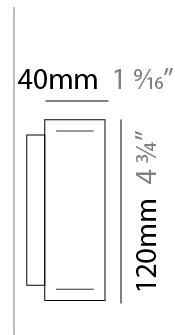

PROJECT	_____
TYPE	_____
SPECIFIER	_____
QUANTITY	_____
DATE	_____

LED120 SURFACE

D73029- -

base number
Color   Temperature   Finish   Options

1. To build a product code in our configurator select the specify button on the base model # product page
2. To build a manual product code on this datasheet choose from the options listed below in blue font and add the suffix to the base model #

GENERAL

Series: Woodlin
Subseries: LED120
Partner: Tunto
Division: Design
Installation: Surface
Product Type: Linear Profiles
Mounting Location: Wall
Light Distribution: Direct / Indirect

PHYSICAL

Shape: Rectangle
Length (mm): 700
Length (in): 27 9/16
Width (mm): 40
Width (in): 1 9/16
Height (mm): 120
Height (in): 4 3/4
Extension (mm): 40
Extension (in): 1 9/16
Diffuser: Opal
Fixture Finish: [WAL / ASH / OAK / BLK / WHI](#)
Fixture Material: Wood
Primary Material: Wood

ELECTRICAL

Lamp Type: LED
Input Wattage (W): 31
Total Output Wattage (W): 25.3
Dimming: Tri-Mode (Non-Dimming and Phase Dimming (120Vac only) and 0-10V Dimming)
Driver Included: Yes
Driver Location: Remote
Driver Type: Constant Current - Universal
Driver Class: Class 2
Housing: ENCP3
Input Voltage (V): 120 - 277
Constant Current (MA): 700

LED

Color Temperature (°K): [2700 / 3000 / 4000](#)
Max. Delivered Lumen (lm): 1500
CRI: >93 CRI
Lamp Life (hrs): 50000

OPTICAL

RATINGS AND CERTIFICATIONS

Certified By: Certified for North American Standards
IP rating: IP20

700mm 27 9/16"

Indirect