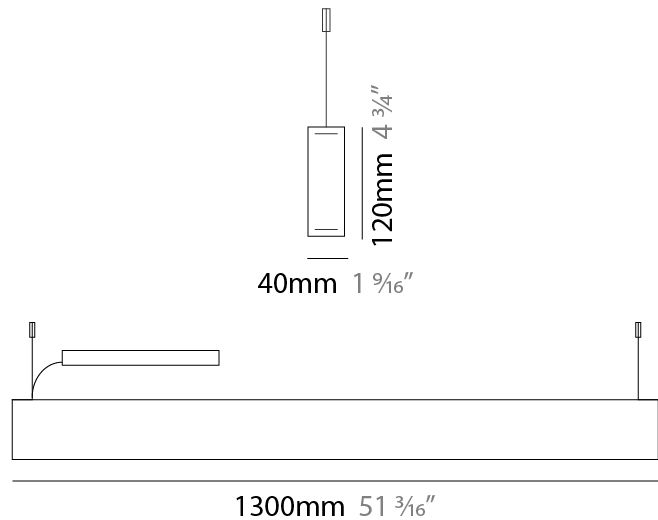

PROJECT	_____
TYPE	_____
SPECIFIER	_____
QUANTITY	_____
DATE	_____

LED120 SUSPENSION

D71025-

base number
Color   Finish
Temperature   Options

1. To build a product code in our configurator select the specify button on the base model # product page
2. To build a manual product code on this datasheet choose from the options listed below in blue font and add the suffix to the base model #

GENERAL

Series: Woodlin
Subseries: LED120
Brand: Tunto
Division: Design
Mounting Type: Suspension
Mounting Location: Ceiling
Subcategory: Profile

PHYSICAL

Shape: Rectangle
Length (mm): 1300
Length (in): 51 ³/₁₆
Width (mm): 40
Width (in): 1 ⁹/₁₆
Height (mm): 120
Height (in): 4 ³/₄
Max. Overall Height (mm): 2120
Max. Overall Height (in): 83 ⁷/₁₆
Light Distribution: Direct / Indirect
Diffuser: Opal
Fixture Finish: [WAL / ASH / OAK / BLK / WHI](#)
Fixture Material: Wood
Cable Details: 2000mm / 78 3/4"

ELECTRICAL

Lamp Type: LED
Input Wattage (W): 60
Total Output Wattage (W): 50.1
Dimming: Tri-Mode (Non-Dimming and Phase Dimming (120Vac only) and 0-10V Dimming)
Driver Included: Yes
Driver Location: Integrated
Driver Type: Constant Current - Universal
Driver Class: Class 2
Input Voltage (V): 120 - 277
Constant Current (MA): 700

LED

Color Temperature (°K): [2700 / 3000 / 4000](#)
Max. Delivered Lumen (lm): 3260
CRI: >93 CRI
Lamp Life (hrs): 50000

OPTICAL

RATINGS AND CERTIFICATIONS

Certified By: Certified for North American Standards
IP rating: IP20