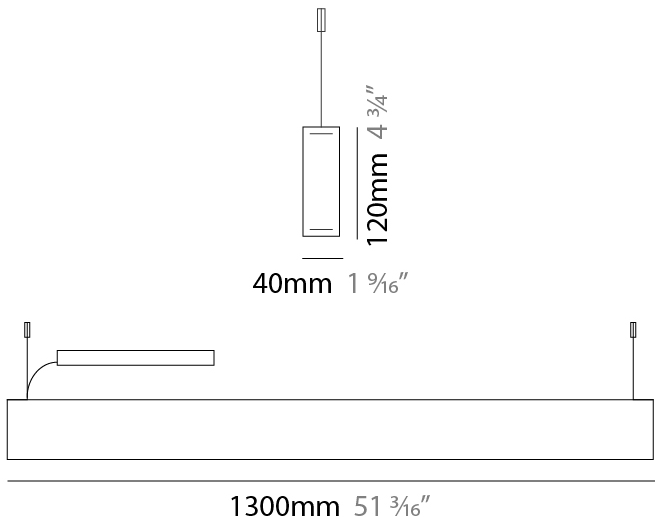

LED120 SUSPENSION

D71025-

base number   Color _____   Finish _____
Temperature   Options

1. To build a product code in our configurator select the specify button on the base model # product page
2. To build a manual product code on this datasheet choose from the options listed below in blue font and add the suffix to the base model #

GENERAL

Series: Woodlin
Subseries: LED120
Partner: Tunto
Division: Design
Installation: Suspension
Product Type: Linear Profiles
Mounting Location: Ceiling
Light Distribution: Direct / Indirect

PHYSICAL

Shape: Rectangle
Length (mm): 1300
Length (in): 51 ³/₁₆"
Width (mm): 40
Width (in): 1 ⁹/₁₆"
Height (mm): 120
Height (in): 4 ³/₄"
Max. Overall Height (mm): 2120
Max. Overall Height (in): 83 ⁷/₁₆"
Diffuser: Opal
Fixture Finish: [WAL / ASH / OAK / BLK / WHI](#)
Fixture Material: Wood
Primary Material: Wood
Cable Details: 2000mm / 78 3/4"

ELECTRICAL

Lamp Type: LED
Input Wattage (W): 60
Total Output Wattage (W): 50.1
Dimming: Tri-Mode (Non-Dimming and Phase Dimming (120Vac only) and 0-10V Dimming)
Driver Included: Yes
Driver Location: Integrated
Driver Type: Constant Current - Universal
Driver Class: Class 2
Input Voltage (V): 120 - 277
Constant Current (MA): 700

LED

Color Temperature (°K): [2700 / 3000 / 4000](#)
Max. Delivered Lumen (lm): 3260
CRI: >93 CRI
Lamp Life (hrs): 50000

OPTICAL

RATINGS AND CERTIFICATIONS

Certified By: Certified for North American Standards
IP rating: IP20