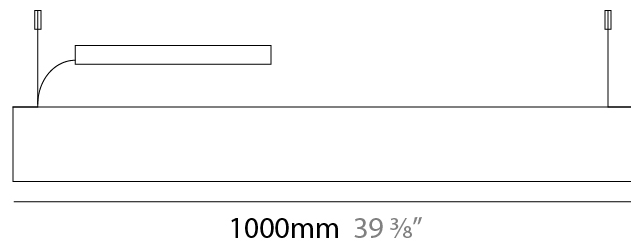

LED120 SUSPENSION

D71024-

base number   Color   Finish
Temperature   Options

1. To build a product code in our configurator select the specify button on the base model # product page
2. To build a manual product code on this datasheet choose from the options listed below in blue font and add the suffix to the base model #

GENERAL

Series: Woodlin
Subseries: LED120
Partner: Tunto
Division: Design
Installation: Suspension
Product Type: Linear Profiles
Mounting Location: Ceiling
Light Distribution: Direct / Indirect

PHYSICAL

Shape: Rectangle
Length (mm): 1000
Length (in): 39 3/8
Width (mm): 40
Width (in): 1 9/16
Height (mm): 120
Height (in): 4 3/4
Max. Overall Height (mm): 2120
Max. Overall Height (in): 83 7/16
Diffuser: Opal
Fixture Finish: WAL / ASH / OAK / BLK / WHI
Fixture Material: Wood
Primary Material: Wood
Cable Details: 2000mm / 78 3/4"

ELECTRICAL

Lamp Type: LED
Input Wattage (W): 46
Total Output Wattage (W): 38
Dimming: Tri-Mode (Non-Dimming and Phase Dimming (120Vac only) and 0-10V Dimming)
Driver Included: Yes
Driver Location: Integrated
Driver Type: Constant Current - Universal
Driver Class: Class 2
Input Voltage (V): 120 - 277
Constant Current (MA): 700

LED

Color Temperature (°K): 2700 / 3000 / 4000
Max. Delivered Lumen (lm): 2200
CRI: >93 CRI
Lamp Life (hrs): 50000

OPTICAL

RATINGS AND CERTIFICATIONS

Certified By: Certified for North American Standards
IP rating: IP20