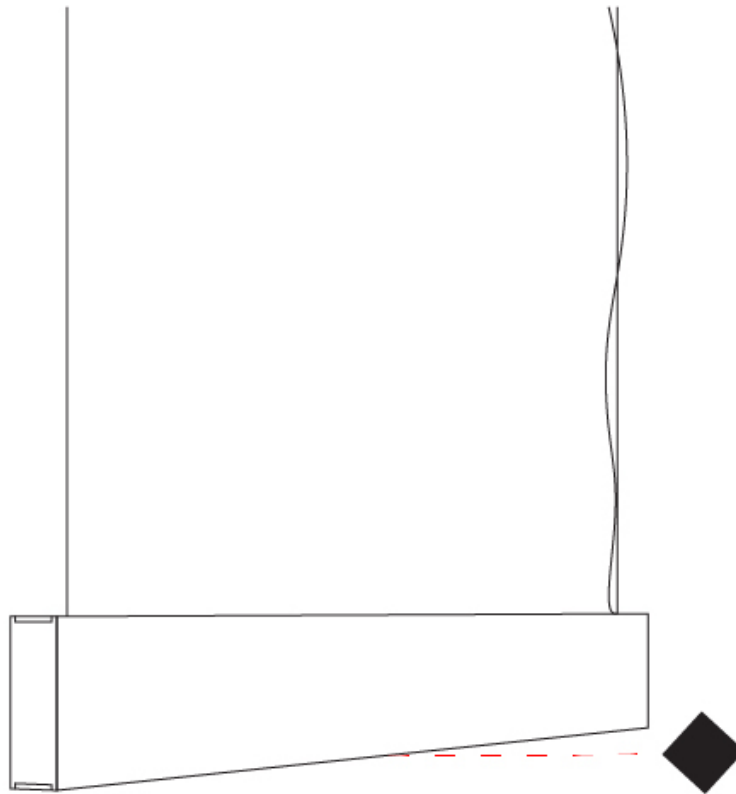

LED120 SUSPENSION

D71025-

PROJECT _____

TYPE _____

SPECIFIER _____

QUANTITY _____

DATE _____

D