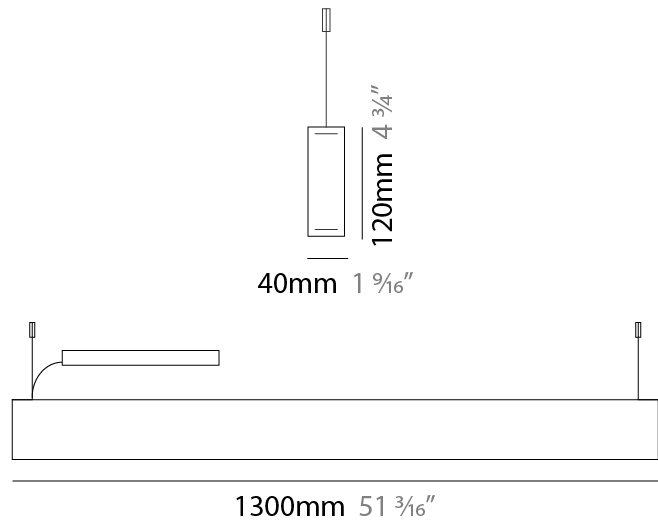

LED120 SUSPENSION

D71025-

base number   Color   Finish
Temperature   Options

1. To build a product code in our configurator select the specify button on the base model # product page
2. To build a manual product code on this datasheet choose from the options listed below in blue font and add the suffix to the base model #

GENERAL

Series: Woodlin
Subseries: LED120
Partner: Tunto
Division: Design
Installation: Suspension
Product Type: Linear Profiles
Mounting Location: Ceiling
Light Distribution: Direct / Indirect

PHYSICAL

Shape: Rectangle
Length (mm): 1300
Length (in): 51 ³/₁₆"
Width (mm): 40
Width (in): 1 ⁹/₁₆"
Height (mm): 120
Height (in): 4 ³/₄"
Max. Overall Height (mm): 2120
Max. Overall Height (in): 83 ⁷/₁₆"
Diffuser: Opal
Fixture Finish: WAL / ASH / OAK / BLK / WHI
Fixture Material: Wood
Primary Material: Wood
Cable Details: 2000mm / 78 3/4"

ELECTRICAL

Lamp Type: LED
Input Wattage (W): 60
Total Output Wattage (W): 50.1
Dimming: Tri-Mode (Non-Dimming and Phase Dimming (120Vac only) and 0-10V Dimming)
Driver Included: Yes
Driver Location: Integrated
Driver Type: Constant Current - Universal
Driver Class: Class 2
Input Voltage (V): 120 - 277
Constant Current (MA): 700

LED

Color Temperature (°K): 2700 / 3000 / 4000
Max. Delivered Lumen (lm): 3260
CRI: >93 CRI
Lamp Life (hrs): 50000

OPTICAL

RATINGS AND CERTIFICATIONS

Certified By: Certified for North American Standards
IP rating: IP20