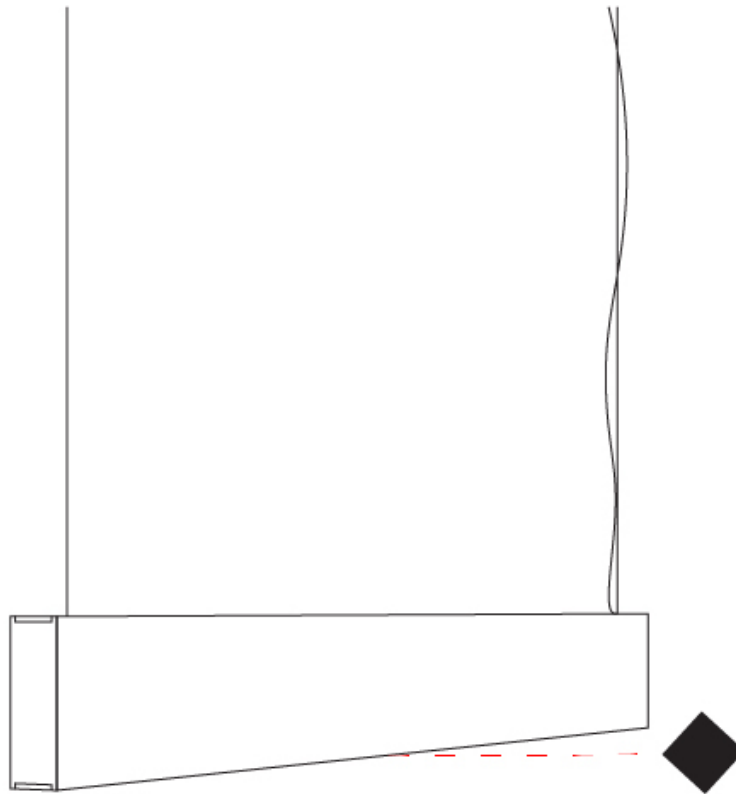

LED120 SUSPENSION

D71026-

PROJECT _____

TYPE _____

SPECIFIER _____

QUANTITY _____

DATE _____

D