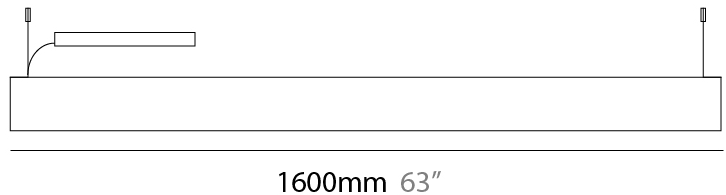

LED120 SUSPENSION

D71026-

base number   Color _____   Finish _____
Temperature   Options

1. To build a product code in our configurator select the specify button on the base model # product page
2. To build a manual product code on this datasheet choose from the options listed below in blue font and add the suffix to the base model #

GENERAL

Series: Woodlin
Subseries: LED120
Partner: Tunto
Division: Design
Installation: Suspension
Product Type: Linear Profiles
Mounting Location: Ceiling
Light Distribution: Direct / Indirect

PHYSICAL

Shape: Rectangle
Length (mm): 1600
Length (in): 63
Width (mm): 40
Width (in): 1 ⁹/₁₆
Height (mm): 120
Height (in): 4 ³/₄
Max. Overall Height (mm): 2120
Max. Overall Height (in): 83 ⁷/₁₆
Diffuser: Opal
Fixture Finish: [WAL](#) / [ASH](#) / [OAK](#) / [BLK](#) / [WHI](#)
Fixture Material: Wood
Primary Material: Wood
Cable Details: 2000mm / 78 3/4"

ELECTRICAL

Lamp Type: LED
Input Wattage (W): 74
Total Output Wattage (W): 63
Dimming: Tri-Mode (Non-Dimming and Phase Dimming (120Vac only) and 0-10V Dimming)
Driver Included: Yes
Driver Location: Integrated
Driver Type: Constant Current - Universal
Driver Class: Class 2
Input Voltage (V): 120 - 277
Constant Current (mA): 700

LED

Color Temperature (°K): [2700](#) / [3000](#) / [4000](#)
Max. Delivered Lumen (lm): 3600
CRI: >93 CRI
Lamp Life (hrs): 50000

OPTICAL

RATINGS AND CERTIFICATIONS

Certified By: Certified for North American Standards
IP rating: IP20