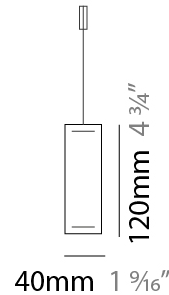

LED120 SUSPENSION

D71026-

base number   Color _____   Finish _____
Temperature   Options

1. To build a product code in our configurator select the specify button on the base model # product page
2. To build a manual product code on this datasheet choose from the options listed below in blue font and add the suffix to the base model #

GENERAL

Series: Woodlin
Subseries: LED120
Partner: Tunto
Division: Design
Installation: Suspension
Product Type: Linear Profiles
Mounting Location: Ceiling
Light Distribution: Direct / Indirect

PHYSICAL

Shape: Rectangle
Length (mm): 1600
Length (in): 63
Width (mm): 40
Width (in): 1 ⁹/₁₆
Height (mm): 120
Height (in): 4 ³/₄
Max. Overall Height (mm): 2120
Max. Overall Height (in): 83 ⁷/₁₆
Diffuser: Opal
Fixture Finish: [WAL](#) / [ASH](#) / [OAK](#) / [BLK](#) / [WHI](#)
Fixture Material: Wood
Primary Material: Wood
Cable Details: 2000mm / 78 3/4"

ELECTRICAL

Lamp Type: LED
Input Wattage (W): 74
Total Output Wattage (W): 63
Dimming: Tri-Mode (Non-Dimming and Phase Dimming (120Vac only) and 0-10V Dimming)
Driver Included: Yes
Driver Location: Integrated
Driver Type: Constant Current - Universal
Driver Class: Class 2
Input Voltage (V): 120 - 277
Constant Current (mA): 700

LED

Color Temperature (°K): [2700](#) / [3000](#) / [4000](#)
Max. Delivered Lumen (lm): 3600
CRI: >93 CRI
Lamp Life (hrs): 50000

OPTICAL

RATINGS AND CERTIFICATIONS

Certified By: Certified for North American Standards
IP rating: IP20