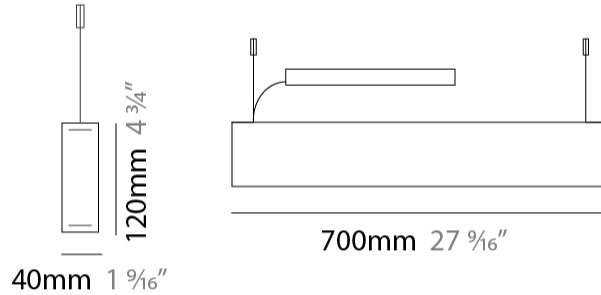

LED120 SUSPENSION

D71023- -

base number
Color   Temperature   Finish   Options

1. To build a product code in our configurator select the specify button on the base model # product page
2. To build a manual product code on this datasheet choose from the options listed below in blue font and add the suffix to the base model #

GENERAL

Series: Woodlin
Subseries: LED120
Partner: Tunto
Division: Design
Installation: Suspension
Product Type: Linear Profiles
Mounting Location: Ceiling
Light Distribution: Direct / Indirect

PHYSICAL

Shape: Rectangle
Length (mm): 700
Length (in): 27 ⁹/₁₆
Width (mm): 40
Width (in): 1 ⁹/₁₆
Height (mm): 120
Height (in): 4 ³/₄
Max. Overall Height (mm): 2120
Max. Overall Height (in): 83 ⁷/₁₆
Diffuser: Opal
Fixture Finish: [WAL / ASH / OAK / BLK / WHI](#)
Fixture Material: Wood
Primary Material: Wood
Cable Details: 2000mm / 78 3/4"

ELECTRICAL

Lamp Type: LED
Input Wattage (W): 32
Total Output Wattage (W): 25.3
Dimming: Tri-Mode (Non-Dimming and Phase Dimming (120Vac only) and 0-10V Dimming)
Driver Included: Yes
Driver Location: Integrated
Driver Type: Constant Current - Universal
Driver Class: Class 2
Input Voltage (V): 120 - 277
Constant Current (MA): 700

LED

Color Temperature (°K): [2700 / 3000 / 4000](#)
Max. Delivered Lumen (lm): 1500
CRI: >93 CRI
Lamp Life (hrs): 50000

OPTICAL

RATINGS AND CERTIFICATIONS

Certified By: Certified for North American Standards
IP rating: IP20