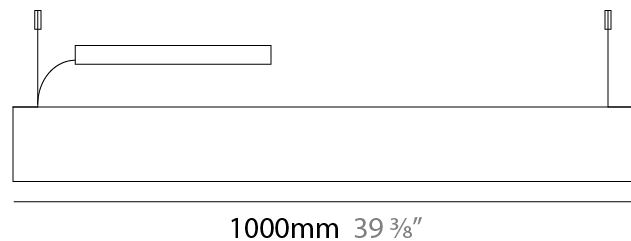

PROJECT	
TYPE	
SPECIFIER	
QUANTITY	
DATE	

LED120 SUSPENSION

D71024-

base number
Color   Finish
Temperature   Options

1. To build a product code in our configurator select the specify button on the base model # product page
2. To build a manual product code on this datasheet choose from the options listed below in blue font and add the suffix to the base model #

GENERAL

Series: Woodlin
Subseries: LED120
Brand: Tunto
Division: Design
Mounting Type: Suspension
Mounting Location: Ceiling
Subcategory: Profile

PHYSICAL

Shape: Rectangle
Length (mm): 1000
Length (in): 39 3/8
Width (mm): 40
Width (in): 1 9/16
Height (mm): 120
Height (in): 4 3/4
Max. Overall Height (mm): 2120
Max. Overall Height (in): 83 7/16
Light Distribution: Direct / Indirect
Diffuser: Opal
Fixture Finish: [WAL](#) / [ASH](#) / [OAK](#) / [BLK](#) / [WHI](#)
Fixture Material: Wood
Cable Details: 2000mm / 78 3/4"

ELECTRICAL

Lamp Type: LED
Input Wattage (W): 46
Total Output Wattage (W): 38
Dimming: Tri-Mode (Non-Dimming and Phase Dimming (120Vac only) and 0-10V Dimming)
Driver Included: Yes
Driver Location: Integrated
Driver Type: Constant Current - Universal
Driver Class: Class 2
Input Voltage (V): 120 - 277
Constant Current (MA): 700

LED

Color Temperature (°K): [2700](#) / [3000](#) / [4000](#)
Max. Delivered Lumen (lm): 2200
CRI: >93 CRI
Lamp Life (hrs): 50000

OPTICAL

RATINGS AND CERTIFICATIONS

Certified By: Certified for North American Standards
IP rating: IP20