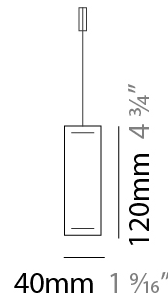

PROJECT	
TYPE	
SPECIFIER	
QUANTITY	
DATE	

LED120 SUSPENSION

D71024-

base number
Color   Finish
Temperature   Options

1. To build a product code in our configurator select the specify button on the base model # product page
2. To build a manual product code on this datasheet choose from the options listed below in blue font and add the suffix to the base model #

GENERAL

Series: Woodlin
Subseries: LED120
Brand: Tunto
Division: Design
Mounting Type: Suspension
Mounting Location: Ceiling
Subcategory: Profile

PHYSICAL

Shape: Rectangle
Length (mm): 1000
Length (in): 39 3/8
Width (mm): 40
Width (in): 1 9/16
Height (mm): 120
Height (in): 4 3/4
Max. Overall Height (mm): 2120
Max. Overall Height (in): 83 7/16
Light Distribution: Direct / Indirect
Diffuser: Opal
Fixture Finish: [WAL](#) / [ASH](#) / [OAK](#) / [BLK](#) / [WHI](#)
Fixture Material: Wood
Cable Details: 2000mm / 78 3/4"

ELECTRICAL

Lamp Type: LED
Input Wattage (W): 46
Total Output Wattage (W): 38
Dimming: Tri-Mode (Non-Dimming and Phase Dimming (120Vac only) and 0-10V Dimming)
Driver Included: Yes
Driver Location: Integrated
Driver Type: Constant Current - Universal
Driver Class: Class 2
Input Voltage (V): 120 - 277
Constant Current (MA): 700

LED

Color Temperature (°K): [2700](#) / [3000](#) / [4000](#)
Max. Delivered Lumen (lm): 2200
CRI: >93 CRI
Lamp Life (hrs): 50000

OPTICAL

RATINGS AND CERTIFICATIONS

Certified By: Certified for North American Standards
IP rating: IP20