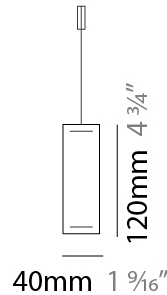

PROJECT	_____
TYPE	_____
SPECIFIER	_____
QUANTITY	_____
DATE	_____

LED120 SUSPENSION

D71026-

base number
Color   Finish
Temperature   Options

1. To build a product code in our configurator select the specify button on the base model # product page
2. To build a manual product code on this datasheet choose from the options listed below in blue font and add the suffix to the base model #

GENERAL

Series: Woodlin
Subseries: LED120
Brand: Tunto
Division: Design
Mounting Type: Suspension
Mounting Location: Ceiling
Subcategory: Profile

PHYSICAL

Shape: Rectangle
Length (mm): 1600
Length (in): 63
Width (mm): 40
Width (in): 1 9/16
Height (mm): 120
Height (in): 4 3/4
Max. Overall Height (mm): 2120
Max. Overall Height (in): 83 7/16
Light Distribution: Direct / Indirect
Diffuser: Opal
Fixture Finish: [WAL](#) / [ASH](#) / [OAK](#) / [BLK](#) / [WHI](#)
Fixture Material: Wood
Cable Details: 2000mm / 78 3/4"

ELECTRICAL

Lamp Type: LED
Input Wattage (W): 74
Total Output Wattage (W): 63
Dimming: Tri-Mode (Non-Dimming and Phase Dimming (120Vac only) and 0-10V Dimming)
Driver Included: Yes
Driver Location: Integrated
Driver Type: Constant Current - Universal
Driver Class: Class 2
Input Voltage (V): 120 - 277
Constant Current (MA): 700

LED

Color Temperature (°K): [2700](#) / [3000](#) / [4000](#)
Max. Delivered Lumen (lm): 3600
CRI: >93 CRI
Lamp Life (hrs): 50000

OPTICAL

RATINGS AND CERTIFICATIONS

Certified By: Certified for North American Standards
IP rating: IP20

1600mm 63"