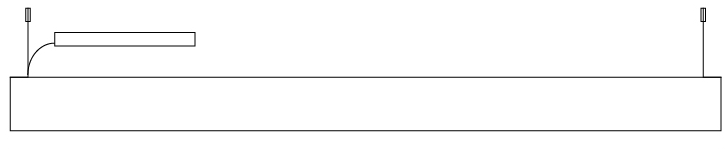

PROJECT	_____
TYPE	_____
SPECIFIER	_____
QUANTITY	_____
DATE	_____

LED120 SUSPENSION

D71026-

base number
Color   Finish
Temperature   Options

1. To build a product code in our configurator select the specify button on the base model # product page
2. To build a manual product code on this datasheet choose from the options listed below in blue font and add the suffix to the base model #

GENERAL

Series: Woodlin
Subseries: LED120
Brand: Tunto
Division: Design
Mounting Type: Suspension
Mounting Location: Ceiling
Subcategory: Profile

PHYSICAL

Shape: Rectangle
Length (mm): 1600
Length (in): 63
Width (mm): 40
Width (in): 1 9/16
Height (mm): 120
Height (in): 4 3/4
Max. Overall Height (mm): 2120
Max. Overall Height (in): 83 7/16
Light Distribution: Direct / Indirect
Diffuser: Opal
Fixture Finish: [WAL](#) / [ASH](#) / [OAK](#) / [BLK](#) / [WHI](#)
Fixture Material: Wood
Cable Details: 2000mm / 78 3/4"

ELECTRICAL

Lamp Type: LED
Input Wattage (W): 74
Total Output Wattage (W): 63
Dimming: Tri-Mode (Non-Dimming and Phase Dimming (120Vac only) and 0-10V Dimming)
Driver Included: Yes
Driver Location: Integrated
Driver Type: Constant Current - Universal
Driver Class: Class 2
Input Voltage (V): 120 - 277
Constant Current (MA): 700

LED

Color Temperature (°K): [2700](#) / [3000](#) / [4000](#)
Max. Delivered Lumen (lm): 3600
CRI: >93 CRI
Lamp Life (hrs): 50000

OPTICAL

RATINGS AND CERTIFICATIONS

Certified By: Certified for North American Standards
IP rating: IP20

1600mm 63"