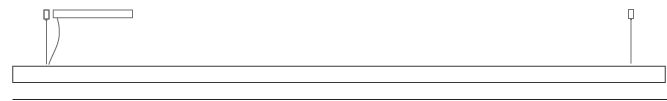

PROJECT	_____
TYPE	_____
SPECIFIER	_____
QUANTITY	_____
DATE	_____

LED60 SUSPENSION

D71016-

base number
Color   Finish
Temperature   Options

1. To build a product code in our configurator select the specify button on the base model # product page
2. To build a manual product code on this datasheet choose from the options listed below in blue font and add the suffix to the base model #

GENERAL

Series: Woodlin
Subseries: LED60
Brand: Tunto
Division: Design
Mounting Type: Suspension
Mounting Location: Ceiling
Subcategory: Profile

PHYSICAL

Shape: Rectangle
Length (mm): 1000
Length (in): 39 ³/₈"
Width (mm): 60
Width (in): 2 ³/₈"
Height (mm): 60
Height (in): 2 ³/₈"
Max. Overall Height (mm): 2060
Max. Overall Height (in): 81 ¹/₈"
Light Distribution: Direct
Diffuser: Opal
Fixture Finish: [WAL / ASH / OAK / BLK / WHI](#)
Fixture Material: Wood
Cable Details: 2000mm / 78 3/4"

ELECTRICAL

Lamp Type: LED
Input Wattage (W): 43
Total Output Wattage (W): 38
Dimming: Tri-Mode (Non-Dimming and Phase Dimming (120Vac only) and 0-10V Dimming)
Driver Included: Yes
Driver Location: Integrated
Driver Type: Constant Current - Universal
Driver Class: Class 2
Input Voltage (V): 120 - 277
Constant Current (MA): 700

LED

Color Temperature (°K): [2700 / 3000 / 4000](#)
Max. Delivered Lumen (lm): 3240
CRI: >93 CRI
Lamp Life (hrs): 50000

OPTICAL

RATINGS AND CERTIFICATIONS

Certified By: Certified for North American Standards
IP rating: IP20

1000mm 39 ³/₈"

60mm 2 ³/₈"

Direct