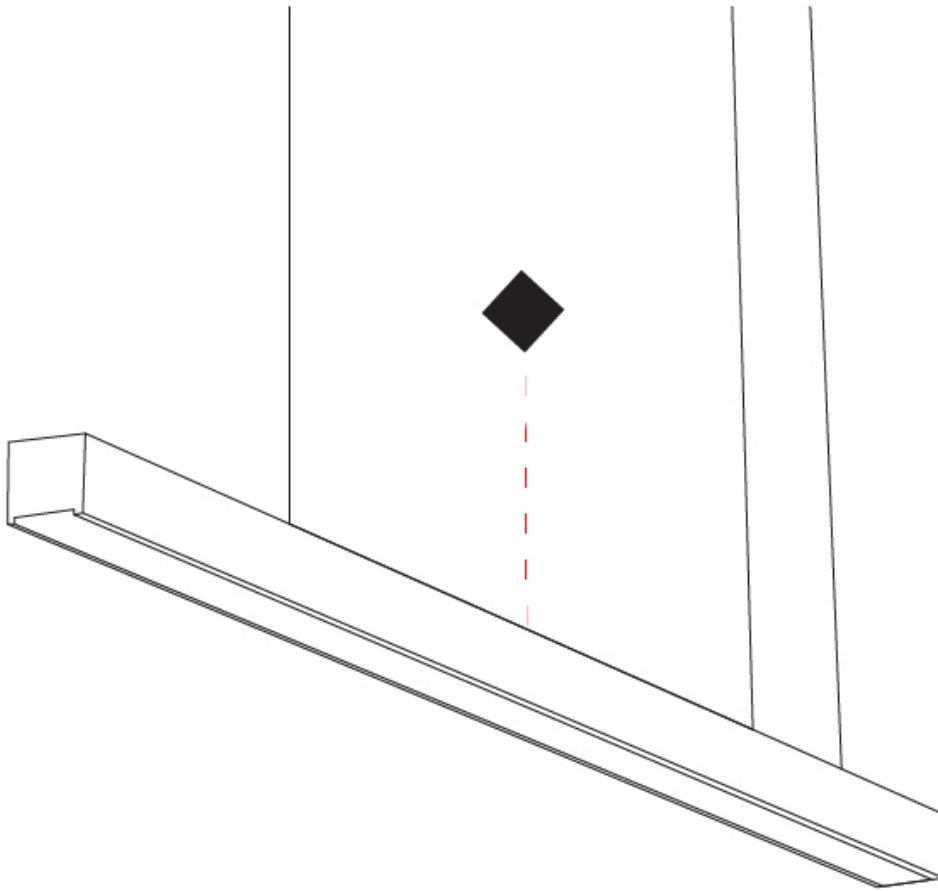

LED60 SUSPENSION

D71018-

PROJECT

TYPE

SPECIFIER

QUANTITY

DATE