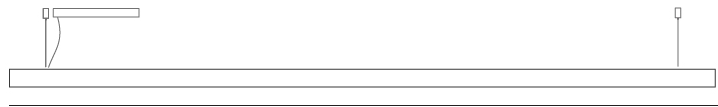

PROJECT
TYPE
SPECIFIER
QUANTITY
DATE

LED60 SUSPENSION

D71019- -

base number   Color   Finish
Temperature   Options

1. To build a product code in our configurator select the specify button on the base model # product page
2. To build a manual product code on this datasheet choose from the options listed below in blue font and add the suffix to the base model #

GENERAL

Series: Woodlin
Subseries: LED60
Brand: Tunto
Division: Design
Mounting Type: Suspension
Mounting Location: Ceiling
Subcategory: Profile

PHYSICAL

Shape: Rectangle
Length (mm): 2000
Length (in): 78 ¾
Width (mm): 60
Width (in): 2 ⅜
Height (mm): 60
Height (in): 2 ⅜
Max. Overall Height (mm): 2060
Max. Overall Height (in): 81 ⅞
Light Distribution: Direct
Diffuser: Opal
Fixture Finish: [WAL / ASH / OAK / BLK / WHI](#)
Fixture Material: Wood
Cable Details: 2000mm / 78 ¾"

ELECTRICAL

Lamp Type: LED
Input Wattage (W): 90
Total Output Wattage (W): 75.9
Dimming: Tri-Mode (Non-Dimming and Phase Dimming (120Vac only) and 0-10V Dimming)
Driver Included: Yes
Driver Location: Integrated
Driver Type: Constant Current - Universal
Driver Class: Class 2
Input Voltage (V): 120 - 277
Constant Current (MA): 700

LED

Color Temperature (°K): [2700 / 3000 / 4000](#)
Max. Delivered Lumen (lm): 6550
CRI: >93 CRI
Lamp Life (hrs): 50000

OPTICAL

RATINGS AND CERTIFICATIONS

Certified By: Certified for North American Standards
IP rating: IP20

2000mm 78 ¾"

60mm 2 ⅜"

Direct