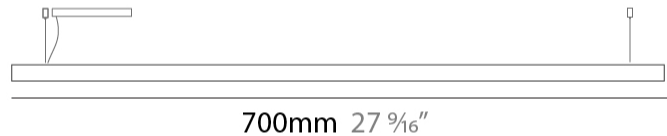

LED60 SUSPENSION

D71015- -

base number
Color   Temperature   Finish   Options

1. To build a product code in our configurator select the specify button on the base model # product page
2. To build a manual product code on this datasheet choose from the options listed below in blue font and add the suffix to the base model #

GENERAL

Series: Woodlin
Subseries: LED60
Brand: Tunto
Division: Design
Mounting Type: Suspension
Mounting Location: Ceiling
Subcategory: Profile

PHYSICAL

Shape: Rectangle
Length (mm): 700
Length (in): 27 ⁹/₁₆
Width (mm): 60
Width (in): 2 ³/₈
Height (mm): 60
Height (in): 2 ³/₈
Max. Overall Height (mm): 2060
Max. Overall Height (in): 81 ¹/₈
Light Distribution: Direct
Diffuser: Opal
Fixture Finish: [WAL / ASH / OAK / BLK / WHI](#)
Fixture Material: Wood
Cable Details: 2000mm / 78 3/4"

ELECTRICAL

Lamp Type: LED
Input Wattage (W): 29
Total Output Wattage (W): 25.3
Dimming: Tri-Mode (Non-Dimming and Phase Dimming (120Vac only) and 0-10V Dimming)
Driver Included: Yes
Driver Location: Integrated
Driver Type: Constant Current - Universal
Driver Class: Class 2
Input Voltage (V): 120 - 277
Constant Current (MA): 700

LED

Color Temperature (°K): [2700 / 3000 / 4000](#)
Max. Delivered Lumen (lm): 2180
CRI: >93 CRI
Lamp Life (hrs): 50000

OPTICAL

RATINGS AND CERTIFICATIONS

Certified By: Certified for North American Standards
IP rating: IP20

PROJECT
TYPE
SPECIFIER
QUANTITY
DATE