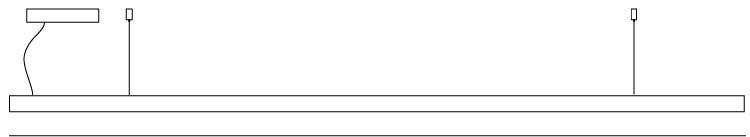

PROJECT
TYPE
SPECIFIER
QUANTITY
DATE

LED28 SUSPENSION

D71009-

base number
Color   Finish
Temperature   Options

1. To build a product code in our configurator select the specify button on the base model # product page
2. To build a manual product code on this datasheet choose from the options listed below in blue font and add the suffix to the base model #

GENERAL

Series: Woodlin
Subseries: LED28
Partner: Tunto
Division: Design
Installation: Suspension
Product Type: Linear Profiles
Mounting Location: Ceiling
Light Distribution: Direct

PHYSICAL

Shape: Rectangle
Length (mm): 1200
Length (in): 47 ¼
Width (mm): 28
Width (in): 1 ⅛
Height (mm): 28
Height (in): 1 ⅛
Max. Overall Height (mm): 2028
Max. Overall Height (in): 79 13 /16
Diffuser: Opal
Fixture Finish: [WAL](#) / [ASH](#) / [OAK](#) / [BLK](#) / [WHI](#)
Fixture Material: Wood
Primary Material: Wood
Cable Details: 2000mm / 78 3/4"

ELECTRICAL

Lamp Type: LED
Input Wattage (W): 25
Total Output Wattage (W): 20.9
Dimming: Tri-Mode (Non-Dimming and Phase Dimming (120Vac only) and 0-10V Dimming)
Driver Included: Yes
Driver Location: Integrated
Driver Type: Constant Current - Universal
Driver Class: Class 2
Input Voltage (V): 120 - 277
Constant Current (MA): 700

LED

Color Temperature (°K): [2700](#) / [3000](#) / [4000](#)
Max. Delivered Lumen (lm): 1300 Standard 3000K
CRI: >93 CRI
Lamp Life (hrs): 50000

OPTICAL

RATINGS AND CERTIFICATIONS

Certified By: Certified for North American Standards
IP rating: IP20

1200mm 47 ¼"

28mm 1 ⅛"

Direct