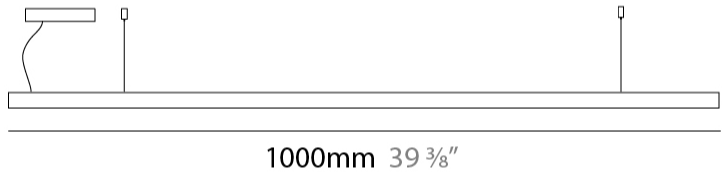

LED28 SUSPENSION

D71008- -

base number
Color   Finish
Temperature   Options

1. To build a product code in our configurator select the specify button on the base model # product page
2. To build a manual product code on this datasheet choose from the options listed below in blue font and add the suffix to the base model #

GENERAL

Series: Woodlin
Subseries: LED28
Partner: Tunto
Division: Design
Installation: Suspension
Product Type: Linear Profiles
Mounting Location: Ceiling
Light Distribution: Direct

PHYSICAL

Shape: Rectangle
Length (mm): 1000
Length (in): 39 3/8
Width (mm): 28
Width (in): 1 1/8
Height (mm): 28
Height (in): 1 1/8
Max. Overall Height (mm): 2028
Max. Overall Height (in): 79 13/16
Diffuser: Opal
Fixture Finish: [WAL / ASH / OAK / BLK / WHI](#)
Fixture Material: Wood
Primary Material: Wood
Cable Details: 2000mm / 78 3/4"

ELECTRICAL

Lamp Type: LED
Input Wattage (W): 21
Total Output Wattage (W): 19
Dimming: Tri-Mode (Non-Dimming and Phase Dimming (120Vac only) and 0-10V Dimming)
Driver Included: Yes
Driver Location: Integrated
Driver Type: Constant Current - Universal
Driver Class: Class 2
Input Voltage (V): 120 - 277
Constant Current (MA): 700

LED

Color Temperature (°K): [2700 / 3000 / 3500 / 4000](#)
Max. Delivered Lumen (lm): 1200
CRI: >93 CRI
Lamp Life (hrs): 50000

OPTICAL

RATINGS AND CERTIFICATIONS

Certified By: Certified for North American Standards
IP rating: IP20

28mm 1 1/8"

Direct