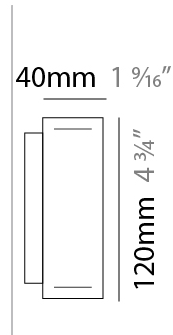

LED120 SURFACE

D73029-

base number
Color   Finish
Temperature   Options

1. To build a product code in our configurator select the specify button on the base model # product page
2. To build a manual product code on this datasheet choose from the options listed below in blue font and add the suffix to the base model #

GENERAL

Series: Woodlin
Subseries: LED120
Brand: Tunto
Division: Design
Mounting Type: Surface
Mounting Location: Wall
Subcategory: Profile

PHYSICAL

Shape: Rectangle
Length (mm): 700
Length (in): 27 ⁹/₁₆
Width (mm): 40
Width (in): 1 ⁹/₁₆
Height (mm): 120
Height (in): 4 ³/₄
Extension (mm): 40
Extension (in): 1 ⁹/₁₆
Light Distribution: Direct / Indirect
Diffuser: Opal
Fixture Finish: [WAL / ASH / OAK / BLK / WHI](#)
Fixture Material: Wood

ELECTRICAL

Lamp Type: LED
Input Wattage (W): 31
Total Output Wattage (W): 25.3
Dimming: Tri-Mode (Non-Dimming and Phase Dimming (120Vac only) and 0-10V Dimming)
Driver Included: Yes
Driver Location: Remote
Driver Type: Constant Current - Universal
Driver Class: Class 2
Housing: ENCP3
Input Voltage (V): 120 - 277
Constant Current (MA): 700

LED

Color Temperature (°K): [2700 / 3000 / 4000](#)
Max. Delivered Lumen (lm): 1500
CRI: >93 CRI
Lamp Life (hrs): 50000

OPTICAL

RATINGS AND CERTIFICATIONS

Certified By: Certified for North American Standards
IP rating: IP20

PROJECT	_____
TYPE	_____
SPECIFIER	_____
QUANTITY	_____
DATE	_____

700mm 27 ⁹/₁₆"

Indirect