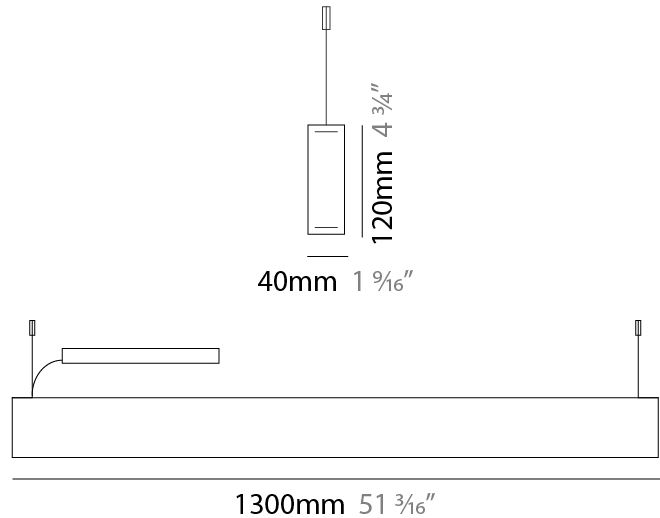

PROJECT	_____
TYPE	_____
SPECIFIER	_____
QUANTITY	_____
DATE	_____

LED120 SUSPENSION

D71025-

base number
Color   Finish
Temperature   Options

1. To build a product code in our configurator select the specify button on the base model # product page
2. To build a manual product code on this datasheet choose from the options listed below in blue font and add the suffix to the base model #

GENERAL

Series: Woodlin
Subseries: LED120
Brand: Tunto
Division: Design
Mounting Type: Suspension
Mounting Location: Ceiling
Subcategory: Profile

PHYSICAL

Shape: Rectangle
Length (mm): 1300
Length (in): 51 ³/₁₆
Width (mm): 40
Width (in): 1 ⁹/₁₆
Height (mm): 120
Height (in): 4 ³/₄
Max. Overall Height (mm): 2120
Max. Overall Height (in): 83 ⁷/₁₆
Light Distribution: Direct / Indirect
Diffuser: Opal
Fixture Finish: [WAL](#) / [ASH](#) / [OAK](#) / [BLK](#) / [WHI](#)
Fixture Material: Wood
Cable Details: 2000mm / 78 3/4"

ELECTRICAL

Lamp Type: LED
Input Wattage (W): 60
Total Output Wattage (W): 50.1
Dimming: Tri-Mode (Non-Dimming and Phase Dimming (120Vac only) and 0-10V Dimming)
Driver Included: Yes
Driver Location: Integrated
Driver Type: Constant Current - Universal
Driver Class: Class 2
Input Voltage (V): 120 - 277
Constant Current (MA): 700

LED

Color Temperature (°K): [2700](#) / [3000](#) / [4000](#)
Max. Delivered Lumen (lm): 3260
CRI: >93 CRI
Lamp Life (hrs): 50000

OPTICAL

RATINGS AND CERTIFICATIONS

Certified By: Certified for North American Standards
IP rating: IP20