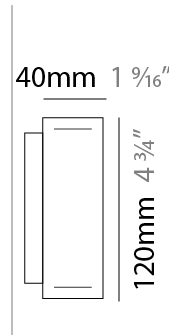

GENERAL

Series: Woodlin
 Subseries: LED120
 Brand: Tunto
 Division: Design
 Mounting Type: Suspension
 Mounting Location: Ceiling
 Subcategory: Profile

PHYSICAL

Shape: Rectangle
 Length (mm): 700
 Length (in): 27 ⁹/₁₆
 Width (mm): 40
 Width (in): 1 ⁹/₁₆
 Height (mm): 120
 Height (in): 4 ³/₄
 Max. Overall Height (mm): 2120
 Max. Overall Height (in): 83 ⁷/₁₆
 Light Distribution: Direct / Indirect
 Diffuser: Opal
 Fixture Finish: [WAL / ASH / OAK / BLK / WHI](#)
 Fixture Material: Wood
 Cable Details: 2000mm / 78 3/4"

GENERAL

Series: Woodlin
 Subseries: LED120
 Brand: Tunto
 Division: Design
 Mounting Type: Surface
 Mounting Location: Wall
 Subcategory: Profile

PHYSICAL

Shape: Rectangle
 Length (mm): 700
 Length (in): 27 ⁹/₁₆
 Width (mm): 40
 Width (in): 1 ⁹/₁₆
 Height (mm): 120
 Height (in): 4 ³/₄
 Extension (mm): 40
 Extension (in): 1 ⁹/₁₆
 Light Distribution: Direct / Indirect
 Diffuser: Opal
 Fixture Finish: [WAL / ASH / OAK / BLK / WHI](#)
 Fixture Material: Wood

LED

[Color Temperature \(°K\): 2700 / 3000 / 4000](#)
 Max. Delivered Lumen (lm): 1500
 CRI: >93 CRI
 Lamp Life (hrs): 50000

OPTICAL

RATINGS AND CERTIFICATIONS

Certified By: Certified for North American Standards
 IP rating: IP20

PROJECT
TYPE
SPECIFIER
QUANTITY
DATE

700mm 27 ⁹/₁₆"

Indirect

LED120 SURFACE

D73029-

PROJECT

TYPE

SPECIFIER