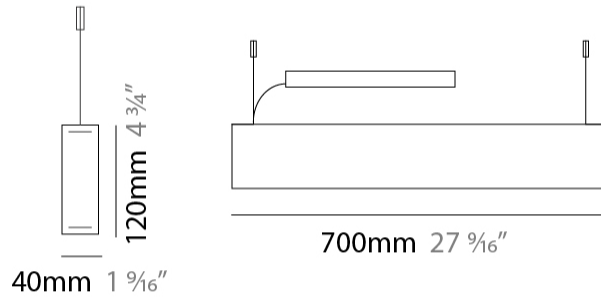

PROJECT	
TYPE	
SPECIFIER	
QUANTITY	
DATE	

LED120 SUSPENSION

D71023-

base number
Color   Finish
Temperature   Options

1. To build a product code in our configurator select the specify button on the base model # product page
2. To build a manual product code on this datasheet choose from the options listed below in blue font and add the suffix to the base model #

GENERAL

Series: Woodlin
Subseries: LED120
Brand: Tunto
Division: Design
Mounting Type: Suspension
Mounting Location: Ceiling
Subcategory: Profile

PHYSICAL

Shape: Rectangle
Length (mm): 700
Length (in): 27 ⁹/₁₆
Width (mm): 40
Width (in): 1 ⁹/₁₆
Height (mm): 120
Height (in): 4 ³/₄
Max. Overall Height (mm): 2120
Max. Overall Height (in): 83 ⁷/₁₆
Light Distribution: Direct / Indirect
Diffuser: Opal
Fixture Finish: [WAL / ASH / OAK / BLK / WHI](#)
Fixture Material: Wood
Cable Details: 2000mm / 78 3/4"

ELECTRICAL

Lamp Type: LED
Input Wattage (W): 32
Total Output Wattage (W): 25.3
Dimming: Tri-Mode (Non-Dimming and Phase Dimming (120Vac only) and 0-10V Dimming)
Driver Included: Yes
Driver Location: Integrated
Driver Type: Constant Current - Universal
Driver Class: Class 2
Input Voltage (V): 120 - 277
Constant Current (MA): 700

LED

Color Temperature (°K): [2700 / 3000 / 4000](#)
Max. Delivered Lumen (lm): 1500
CRI: >93 CRI
Lamp Life (hrs): 50000

OPTICAL

RATINGS AND CERTIFICATIONS

Certified By: Certified for North American Standards
IP rating: IP20