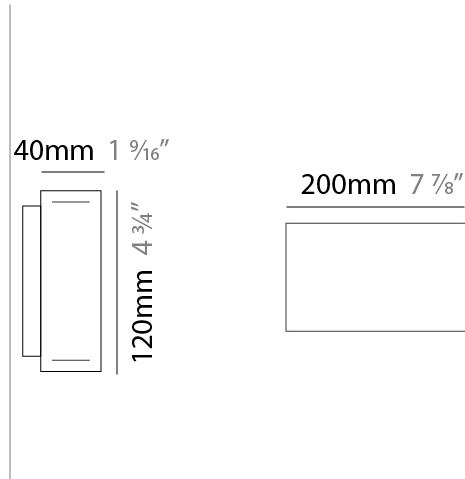

LED120 SURFACE

D73027-

base number
Color   Finish
Temperature   Options

1. To build a product code in our configurator select the specify button on the base model # product page
2. To build a manual product code on this datasheet choose from the options listed below in blue font and add the suffix to the base model #

GENERAL

Series: Woodlin
Subseries: LED120
Brand: Tunto
Division: Design
Mounting Type: Surface
Mounting Location: Wall
Subcategory: Profile

PHYSICAL

Shape: Rectangle
Length (mm): 200
Length (in): 7 ⁷/₈
Width (mm): 40
Width (in): 1 ⁹/₁₆
Height (mm): 120
Height (in): 4 ³/₄
Extension (mm): 40
Extension (in): 1 ⁹/₁₆
Light Distribution: Direct / Indirect
Diffuser: Opal
Fixture Finish: [WAL / ASH / OAK / BLK / WHI](#)
Fixture Material: Wood

ELECTRICAL

Lamp Type: LED
Input Wattage (W): 6
Total Output Wattage (W): 4.5
Dimming: Tri-Mode (Non-Dimming and Phase Dimming (120Vac only) and 0-10V Dimming)
Driver Included: Yes
Driver Location: Remote
Driver Type: Constant Current - Universal
Driver Class: Class 2
Housing: ENCP3
Input Voltage (V): 120 - 277
Constant Current (MA): 500

LED

Color Temperature (°K): [2700 / 3000 / 4000](#)
Max. Delivered Lumen (lm): 300
CRI: >93 CRI
Lamp Life (hrs): 50000

OPTICAL

RATINGS AND CERTIFICATIONS

Certified By: Certified for North American Standards
IP rating: IP20

PROJECT
TYPE
SPECIFIER
QUANTITY
DATE