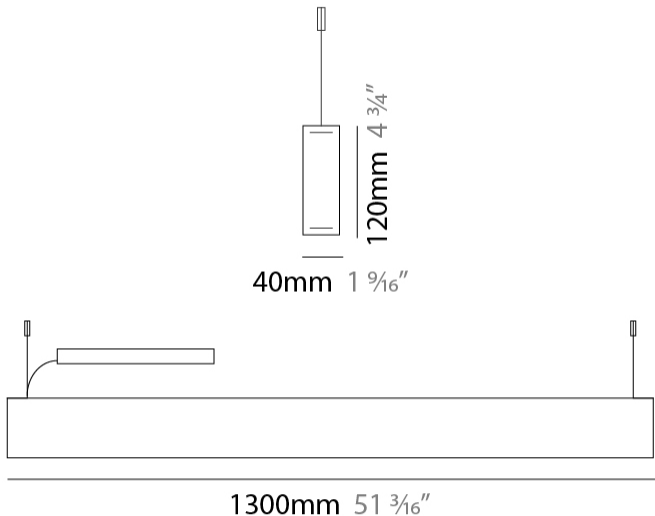

LED120 SUSPENSION

D71025-

base number
Color   Finish
Temperature   Options

1. To build a product code in our configurator select the specify button on the base model # product page
2. To build a manual product code on this datasheet choose from the options listed below in blue font and add the suffix to the base model #

GENERAL

Series: Woodlin
Subseries: LED120
Brand: Tunto
Division: Design
Mounting Type: Suspension
Mounting Location: Ceiling
Subcategory: Profile

PHYSICAL

Shape: Rectangle
Length (mm): 1300
Length (in): 51 ³/₁₆
Width (mm): 40
Width (in): 1 ⁹/₁₆
Height (mm): 120
Height (in): 4 ³/₄
Max. Overall Height (mm): 2120
Max. Overall Height (in): 83 ⁷/₁₆
Light Distribution: Direct / Indirect
Diffuser: Opal
Fixture Finish: [WAL / ASH / OAK / BLK / WHI](#)
Fixture Material: Wood
Cable Details: 2000mm / 78 3/4"

ELECTRICAL

Lamp Type: LED
Input Wattage (W): 60
Total Output Wattage (W): 50.1
Dimming: Tri-Mode (Non-Dimming and Phase Dimming (120Vac only) and 0-10V Dimming)
Driver Included: Yes
Driver Location: Integrated
Driver Type: Constant Current - Universal
Driver Class: Class 2
Input Voltage (V): 120 - 277
Constant Current (MA): 700

LED

Color Temperature (°K): [2700 / 3000 / 4000](#)
Max. Delivered Lumen (lm): 3260
CRI: >93 CRI
Lamp Life (hrs): 50000

OPTICAL

RATINGS AND CERTIFICATIONS

Certified By: Certified for North American Standards
IP rating: IP20