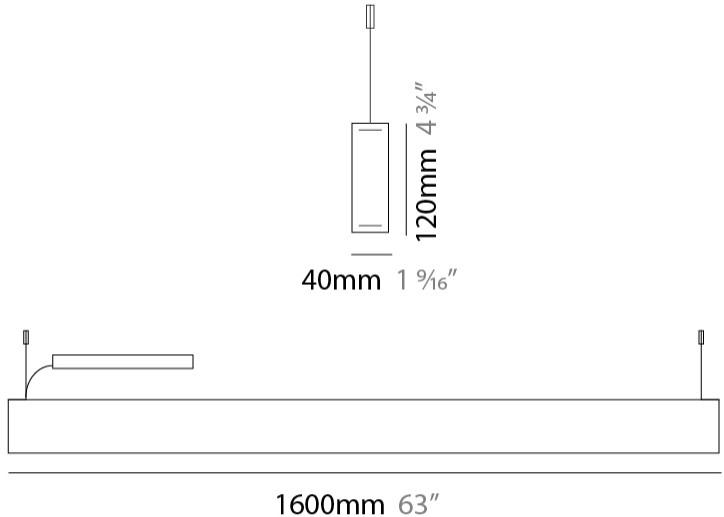

LED120 SUSPENSION

D71026- -

base number   Color   Finish
Temperature   Options

1. To build a product code in our configurator select the specify button on the base model # product page
2. To build a manual product code on this datasheet choose from the options listed below in blue font and add the suffix to the base model #

GENERAL

Series: Woodlin
Subseries: LED120
Brand: Tunto
Division: Design
Mounting Type: Suspension
Mounting Location: Ceiling
Subcategory: Profile

PHYSICAL

Shape: Rectangle
Length (mm): 1600
Length (in): 63
Width (mm): 40
Width (in): 1 9/16
Height (mm): 120
Height (in): 4 3/4
Max. Overall Height (mm): 2120
Max. Overall Height (in): 83 7/16
Light Distribution: Direct / Indirect
Diffuser: Opal
Fixture Finish: WAL / ASH / OAK / BLK / WHI
Fixture Material: Wood
Cable Details: 2000mm / 78 3/4"

ELECTRICAL

Lamp Type: LED
Input Wattage (W): 74
Total Output Wattage (W): 63
Dimming: Tri-Mode (Non-Dimming and Phase Dimming (120Vac only) and 0-10V Dimming)
Driver Included: Yes
Driver Location: Integrated
Driver Type: Constant Current - Universal
Driver Class: Class 2
Input Voltage (V): 120 - 277
Constant Current (MA): 700

LED

Color Temperature (°K): 2700 / 3000 / 4000
Max. Delivered Lumen (lm): 3600
CRI: >93 CRI
Lamp Life (hrs): 50000

OPTICAL

RATINGS AND CERTIFICATIONS

Certified By: Certified for North American Standards
IP rating: IP20