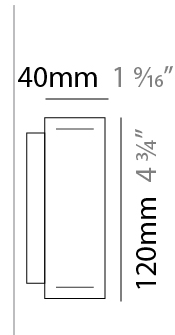

LED120 SURFACE

D73029-

base number
Color   Finish
Temperature   Options

1. To build a product code in our configurator select the specify button on the base model # product page
2. To build a manual product code on this datasheet choose from the options listed below in blue font and add the suffix to the base model #

GENERAL

Series: Woodlin
Subseries: LED120
Brand: Tunto
Division: Design
Mounting Type: Surface
Mounting Location: Wall
Subcategory: Profile

PHYSICAL

Shape: Rectangle
Length (mm): 700
Length (in): 27 ⁹/₁₆
Width (mm): 40
Width (in): 1 ⁹/₁₆
Height (mm): 120
Height (in): 4 ³/₄
Extension (mm): 40
Extension (in): 1 ⁹/₁₆
Light Distribution: Direct / Indirect
Diffuser: Opal
Fixture Finish: [WAL / ASH / OAK / BLK / WHI](#)
Fixture Material: Wood

ELECTRICAL

Lamp Type: LED
Input Wattage (W): 31
Total Output Wattage (W): 25.3
Dimming: Tri-Mode (Non-Dimming and Phase Dimming (120Vac only) and 0-10V Dimming)
Driver Included: Yes
Driver Location: Remote
Driver Type: Constant Current - Universal
Driver Class: Class 2
Housing: ENCP3
Input Voltage (V): 120 - 277
Constant Current (MA): 700

LED

Color Temperature (°K): [2700 / 3000 / 4000](#)
Max. Delivered Lumen (lm): 1500
CRI: >93 CRI
Lamp Life (hrs): 50000

OPTICAL

RATINGS AND CERTIFICATIONS

Certified By: Certified for North American Standards
IP rating: IP20

PROJECT	_____
TYPE	_____
SPECIFIER	_____
QUANTITY	_____
DATE	_____

700mm 27 ⁹/₁₆"

Indirect