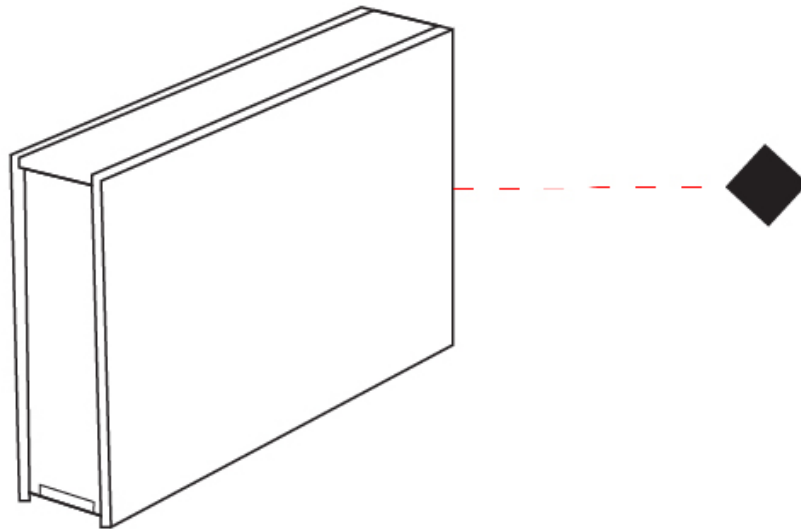

LED120 SURFACE

D73027-

PROJECT

TYPE

SPECIFIER

QUANTITY

DATE

D