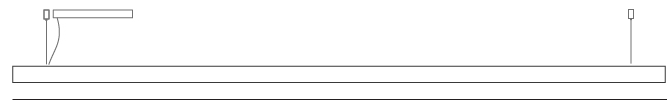

PROJECT
TYPE
SPECIFIER
QUANTITY
DATE

LED60 SUSPENSION

D71016-

base number
Color   Finish
Temperature   Options

1. To build a product code in our configurator select the specify button on the base model # product page
2. To build a manual product code on this datasheet choose from the options listed below in blue font and add the suffix to the base model #

GENERAL

Series: Woodlin
Subseries: LED60
Partner: Tunto
Division: Design
Installation: Suspension
Product Type: Linear Profiles
Mounting Location: Ceiling
Light Distribution: Direct

PHYSICAL

Shape: Rectangle
Length (mm): 1000
Length (in): 39 3/8
Width (mm): 60
Width (in): 2 3/8
Height (mm): 60
Height (in): 2 3/8
Max. Overall Height (mm): 2060
Max. Overall Height (in): 81 1/8
Diffuser: Opal
Fixture Finish: [WAL / ASH / OAK / BLK / WHI](#)
Fixture Material: Wood
Primary Material: Wood
Cable Details: 2000mm / 78 3/4"

ELECTRICAL

Lamp Type: LED
Input Wattage (W): 43
Total Output Wattage (W): 38
Dimming: Tri-Mode (Non-Dimming and Phase Dimming (120Vac only) and 0-10V Dimming)
Driver Included: Yes
Driver Location: Integrated
Driver Type: Constant Current - Universal
Driver Class: Class 2
Input Voltage (V): 120 - 277
Constant Current (MA): 700

LED

Color Temperature (°K): [2700 / 3000 / 3500 / 4000](#)
Max. Delivered Lumen (lm): 3240
CRI: >93 CRI
Lamp Life (hrs): 50000

OPTICAL

RATINGS AND CERTIFICATIONS

Certified By: Certified for North American Standards
IP rating: IP20

1000mm 39 3/8"

60mm 2 3/8"

Direct