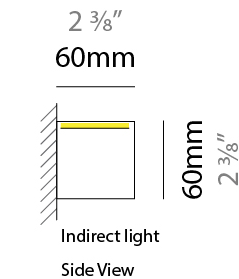

PROJECT	_____
TYPE	_____
SPECIFIER	_____
QUANTITY	_____
DATE	_____

LED60 SURFACE

D72016-

base number
Color   Temperature   Finish   Options

1. To build a product code in our configurator select the specify button on the base model # product page
2. To build a manual product code on this datasheet choose from the options listed below in blue font and add the suffix to the base model #

GENERAL

Series: Woodlin
Subseries: LED60
Partner: Tunto
Division: Design
Installation: Surface
Product Type: Linear Profiles
Mounting Location: Ceiling
Light Distribution: Indirect

PHYSICAL

Shape: Rectangle
Length (mm): 400
Length (in): 15 3/4
Width (mm): 60
Width (in): 2 3/8
Height (mm): 60
Height (in): 2 3/8
Diffuser: Opal
Fixture Finish: WAL / ASH / OAK / BLK / WHI
Fixture Material: Wood
Primary Material: Wood

ELECTRICAL

Lamp Type: LED
Input Wattage (W): 16
Total Output Wattage (W): 12.6
Dimming: Tri-Mode (Non-Dimming and Phase Dimming (120Vac only) and 0-10V Dimming)
Driver Included: Yes
Driver Location: Remote
Driver Type: Constant Current - Universal
Driver Class: Class 2
Housing: ENCP3
Input Voltage (V): 120 - 277
Constant Current (MA): 700

LED

Color Temperature (°K): 2700 / 3000 / 3500 / 4000
Max. Delivered Lumen (lm): 1080
CRI: >93 CRI
Lamp Life (hrs): 50000

OPTICAL

RATINGS AND CERTIFICATIONS

Certified By: Certified for North American Standards
IP rating: IP20