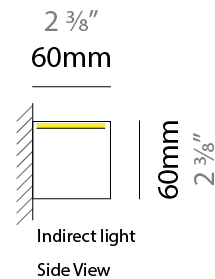

GENERAL

Series: Woodlin
 Subseries: LED60
 Partner: Tunto
 Division: Design
 Installation: Surface
 Product Type: Linear Profiles
 Mounting Location: Ceiling
 Light Distribution: Indirect

PHYSICAL

Shape: Rectangle
 Length (mm): 700
 Length (in): 27 ⁹/₁₆
 Width (mm): 60
 Width (in): 2 ³/₈
 Height (mm): 60
 Height (in): 2 ³/₈
 Diffuser: Opal
 Fixture Finish: WAL / ASH / OAK / BLK / WHI
 Fixture Material: Wood
 Primary Material: Wood

700mm 27 ⁹/₁₆"

PROJECT

TYPE

SPECIFIER

QUANTITY

DATE

PROJECT	_____
TYPE	_____
SPECIFIER	_____
QUANTITY	_____
DATE	_____

Fixture Finish