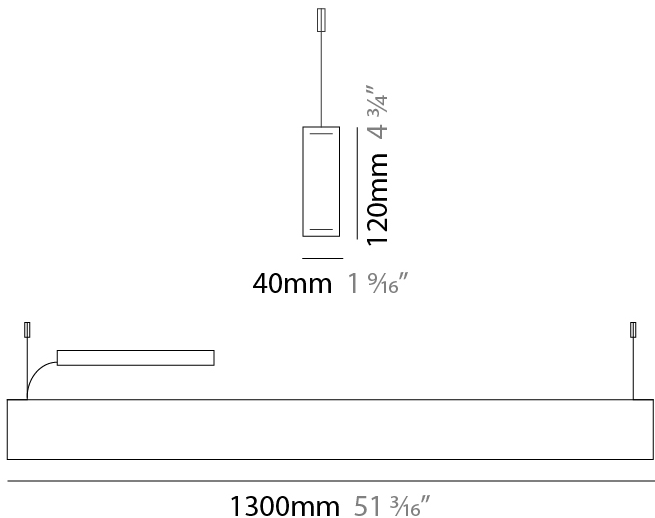

PROJECT _____
TYPE _____
SPECIFIER _____
QUANTITY _____
DATE _____

LED120 SUSPENSION

D71025-

base number
Color   Finish
Temperature   Options

1. To build a product code in our configurator select the specify button on the base model # product page
2. To build a manual product code on this datasheet choose from the options listed below in blue font and add the suffix to the base model #

GENERAL

Series: Woodlin
Subseries: LED120
Brand: Tunto
Division: Design
Mounting Type: Suspension
Mounting Location: Ceiling
Subcategory: Pendant

PHYSICAL

Shape: Rectangle
Length (mm): 1300
Length (in): 51 ³/₁₆
Width (mm): 40
Width (in): 1 ⁹/₁₆
Height (mm): 120
Height (in): 4 ³/₄
Max. Overall Height (mm): 2120
Max. Overall Height (in): 83 ⁷/₁₆
Light Distribution: Direct / Indirect
Diffuser: Opal
Fixture Finish: [WAL / ASH / OAK / BLK / WHI](#)
Fixture Material: Wood
Cable Details: 2000mm / 78 3/4"

ELECTRICAL

Lamp Type: LED
Input Wattage (W): 60
Total Output Wattage (W): 50.1
Dimming: Tri-Mode (Non-Dimming and Phase Dimming (120Vac only) and 0-10V Dimming)
Driver Included: Yes
Driver Location: Integrated
Driver Type: Constant Current - Universal
Driver Class: Class 2
Input Voltage (V): 120 - 277
Constant Current (MA): 700

LED

Color Temperature (°K): [2700 / 3000 / 4000](#)
Max. Delivered Lumen (lm): 3260
CRI: >93 CRI
Lamp Life (hrs): 50000

OPTICAL

RATINGS AND CERTIFICATIONS

Certified By: Certified for North American Standards
IP rating: IP20