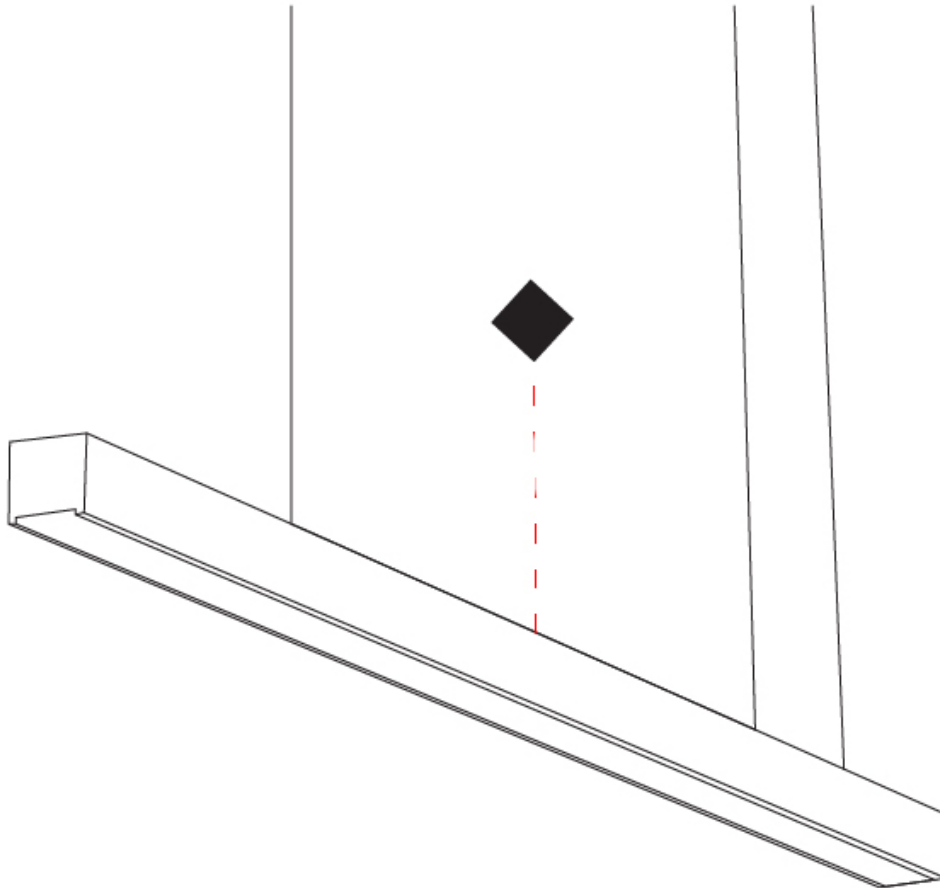

LED40 SUSPENSION

D71005-

PROJECT	_____
TYPE	_____
SPECIFIER	_____
QUANTITY	_____
DATE	_____