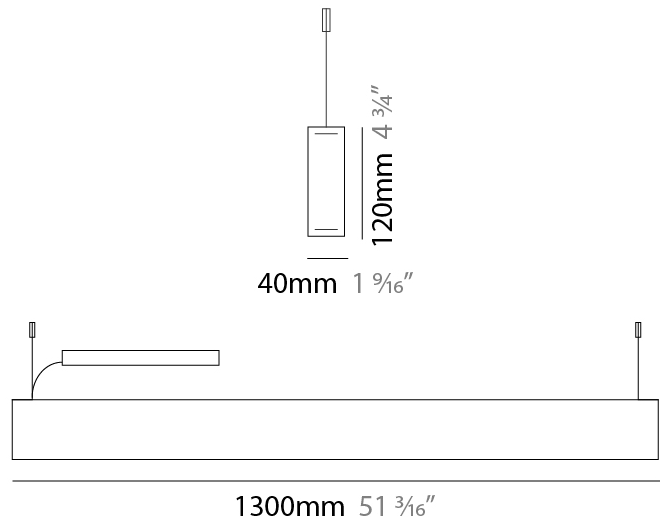

LED120 SUSPENSION

D71025-

base number
Color   Finish
Temperature   Options

1. To build a product code in our configurator select the specify button on the base model # product page
2. To build a manual product code on this datasheet choose from the options listed below in blue font and add the suffix to the base model #

GENERAL

Series: Woodlin
Subseries: LED120
Brand: Tunto
Division: Design
Mounting Type: Suspension
Mounting Location: Ceiling
Subcategory: Profile

PHYSICAL

Shape: Rectangle
Length (mm): 1300
Length (in): 51 ³/₁₆
Width (mm): 40
Width (in): 1 ⁹/₁₆
Height (mm): 120
Height (in): 4 ³/₄
Max. Overall Height (mm): 2120
Max. Overall Height (in): 83 ⁷/₁₆
Light Distribution: Direct / Indirect
Diffuser: Opal
Fixture Finish: [WAL / ASH / OAK / BLK / WHI](#)
Fixture Material: Wood
Cable Details: 2000mm / 78 3/4"

ELECTRICAL

Lamp Type: LED
Input Wattage (W): 60
Total Output Wattage (W): 50.1
Dimming: Tri-Mode (Non-Dimming and Phase Dimming (120Vac only) and 0-10V Dimming)
Driver Included: Yes
Driver Location: Integrated
Driver Type: Constant Current - Universal
Driver Class: Class 2
Input Voltage (V): 120 - 277
Constant Current (MA): 700

LED

Color Temperature (°K): [2700 / 3000 / 4000](#)
Max. Delivered Lumen (lm): 3260
CRI: >93 CRI
Lamp Life (hrs): 50000

OPTICAL

RATINGS AND CERTIFICATIONS

Certified By: Certified for North American Standards
IP rating: IP20