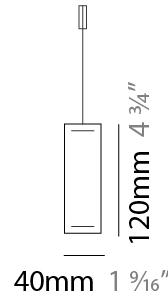

PROJECT	_____
TYPE	_____
SPECIFIER	_____
QUANTITY	_____
DATE	_____

LED120 SUSPENSION

D71024-

base number
Color   Finish
Temperature   Options

1. To build a product code in our configurator select the specify button on the base model # product page
2. To build a manual product code on this datasheet choose from the options listed below in blue font and add the suffix to the base model #

GENERAL

Series: Woodlin
Subseries: LED120
Brand: Tunto
Division: Design
Mounting Type: Suspension
Mounting Location: Ceiling
Subcategory: Profile

PHYSICAL

Shape: Rectangle
Length (mm): 1000
Length (in): 39 3/8
Width (mm): 40
Width (in): 1 9/16
Height (mm): 120
Height (in): 4 3/4
Max. Overall Height (mm): 2120
Max. Overall Height (in): 83 7/16
Light Distribution: Direct / Indirect
Diffuser: Opal
Fixture Finish: [WAL](#) / [ASH](#) / [OAK](#) / [BLK](#) / [WHI](#)
Fixture Material: Wood
Cable Details: 2000mm / 78 3/4"

ELECTRICAL

Lamp Type: LED
Input Wattage (W): 46
Total Output Wattage (W): 38
Dimming: Tri-Mode (Non-Dimming and Phase Dimming (120Vac only) and 0-10V Dimming)
Driver Included: Yes
Driver Location: Integrated
Driver Type: Constant Current - Universal
Driver Class: Class 2
Input Voltage (V): 120 - 277
Constant Current (MA): 700

LED

Color Temperature (°K): [2700](#) / [3000](#) / [4000](#)
Max. Delivered Lumen (lm): 2200
CRI: >93 CRI
Lamp Life (hrs): 50000

OPTICAL

RATINGS AND CERTIFICATIONS

Certified By: Certified for North American Standards
IP rating: IP20