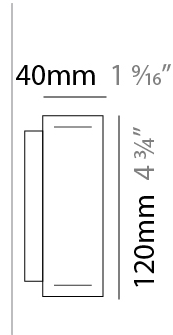

GENERAL

Series: Woodlin
 Subseries: LED120
 Brand: Tunto
 Division: Design
 Mounting Type: Suspension
 Mounting Location: Ceiling
 Subcategory: Profile

PHYSICAL

Shape: Rectangle
 Length (mm): 700
 Length (in): 27 ⁹/₁₆
 Width (mm): 40
 Width (in): 1 ⁹/₁₆
 Height (mm): 120
 Height (in): 4 ³/₄
 Max. Overall Height (mm): 2120
 Max. Overall Height (in): 83 ⁷/₁₆
 Light Distribution: Direct / Indirect
 Diffuser: Opal
 Fixture Finish: [WAL / ASH / OAK / BLK / WHI](#)
 Fixture Material: Wood
 Cable Details: 2000mm / 78 3/4"

GENERAL

Series: Woodlin
 Subseries: LED120
 Brand: Tunto
 Division: Design
 Mounting Type: Surface
 Mounting Location: Wall
 Subcategory: Profile

PHYSICAL

Shape: Rectangle
 Length (mm): 700
 Length (in): 27 ⁹/₁₆
 Width (mm): 40
 Width (in): 1 ⁹/₁₆
 Height (mm): 120
 Height (in): 4 ³/₄
 Extension (mm): 40
 Extension (in): 1 ⁹/₁₆
 Light Distribution: Direct / Indirect
 Diffuser: Opal
 Fixture Finish: [WAL / ASH / OAK / BLK / WHI](#)
 Fixture Material: Wood

LED

[Color Temperature \(°K\): 2700 / 3000 / 4000](#)
 Max. Delivered Lumen (lm): 1500
 CRI: >93 CRI
 Lamp Life (hrs): 50000

OPTICAL

RATINGS AND CERTIFICATIONS

Certified By: Certified for North American Standards
 IP rating: IP20

PROJECT
TYPE
SPECIFIER
QUANTITY
DATE

700mm 27 ⁹/₁₆"

Indirect

LED120 SURFACE

D73029-

PROJECT _____

TYPE _____

SPECIFIER _____