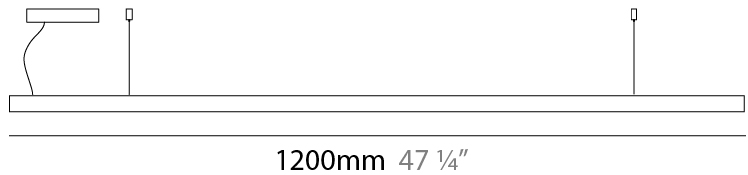

LED28 SUSPENSION

D71009-

base number   Color   Finish
                         Temperature   Options

1. To build a product code in our configurator select the specify button on the base model # product page
2. To build a manual product code on this datasheet choose from the options listed below in blue font and add the suffix to the base model #

GENERAL

Series: Woodlin

Subseries: LED28

Brand: Tunto

Division: Design

Mounting Type: Suspension

Mounting Location: Ceiling

Subcategory: Profile

PHYSICAL

Shape: Rectangle

Length (mm): 1200

Length (in): 47 1/4

Width (mm): 28

Width (in): 1 1/8

Height (mm): 28

Height (in): 1 1/8

Max. Overall Height (mm): 2028

Max. Overall Height (in): 79 13/16

Light Distribution: Direct

Diffuser: Opal

Fixture Finish: WAL / ASH / OAK / BLK / WHI

Fixture Material: Wood

Cable Details: 2000mm / 78 3/4"

ELECTRICAL

Lamp Type: LED

Input Wattage (W): 25

Total Output Wattage (W): 20.9

Dimming: Tri-Mode (Non-Dimming and Phase Dimming (120Vac only) and 0-10V Dimming)

Driver Included: Yes

Driver Location: Integrated

Driver Type: Constant Current - Universal

Driver Class: Class 2

Input Voltage (V): 120 - 277

Constant Current (MA): 700

LED

Color Temperature (°K): 2700 / 3000 / 4000

Max. Delivered Lumen (lm): 1300 Standard 3000K

CRI: >93 CRI

Lamp Life (hrs): 50000

OPTICAL

RATINGS AND CERTIFICATIONS

Certified By: Certified for North American Standards

IP rating: IP20

28mm 1 1/8"

Direct