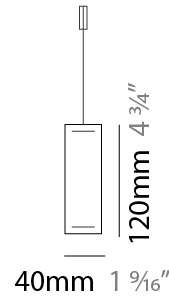

PROJECT	_____
TYPE	_____
SPECIFIER	_____
QUANTITY	_____
DATE	_____

LED120 SUSPENSION

D71026-

base number
Color   Finish
Temperature   Options

1. To build a product code in our configurator select the specify button on the base model # product page
2. To build a manual product code on this datasheet choose from the options listed below in blue font and add the suffix to the base model #

GENERAL

Series: Woodlin
Subseries: LED120
Brand: Tunto
Division: Design
Mounting Type: Suspension
Mounting Location: Ceiling
Subcategory: Profile

PHYSICAL

Shape: Rectangle
Length (mm): 1600
Length (in): 63
Width (mm): 40
Width (in): 1 9/16
Height (mm): 120
Height (in): 4 3/4
Max. Overall Height (mm): 2120
Max. Overall Height (in): 83 7/16
Light Distribution: Direct / Indirect
Diffuser: Opal
Fixture Finish: [WAL](#) / [ASH](#) / [OAK](#) / [BLK](#) / [WHI](#)
Fixture Material: Wood
Cable Details: 2000mm / 78 3/4"

ELECTRICAL

Lamp Type: LED
Input Wattage (W): 74
Total Output Wattage (W): 63
Dimming: Tri-Mode (Non-Dimming and Phase Dimming (120Vac only) and 0-10V Dimming)
Driver Included: Yes
Driver Location: Integrated
Driver Type: Constant Current - Universal
Driver Class: Class 2
Input Voltage (V): 120 - 277
Constant Current (MA): 700

LED

Color Temperature (°K): [2700](#) / [3000](#) / [4000](#)
Max. Delivered Lumen (lm): 3600
CRI: >93 CRI
Lamp Life (hrs): 50000

OPTICAL

RATINGS AND CERTIFICATIONS

Certified By: Certified for North American Standards
IP rating: IP20

1600mm 63"