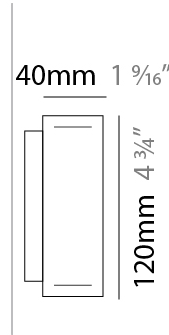

LED120 SURFACE

D73029- -

base number
Color   Finish
Temperature   Options

1. To build a product code in our configurator select the specify button on the base model # product page
2. To build a manual product code on this datasheet choose from the options listed below in blue font and add the suffix to the base model #

GENERAL

Series: Woodlin
Subseries: LED120
Brand: Tunto
Division: Design
Mounting Type: Surface
Mounting Location: Wall
Subcategory: Profile

PHYSICAL

Shape: Rectangle
Length (mm): 700
Length (in): 27 ⁹/₁₆
Width (mm): 40
Width (in): 1 ⁹/₁₆
Height (mm): 120
Height (in): 4 ³/₄
Extension (mm): 40
Extension (in): 1 ⁹/₁₆
Light Distribution: Direct / Indirect
Diffuser: Opal
Fixture Finish: [WAL / ASH / OAK / BLK / WHI](#)
Fixture Material: Wood

ELECTRICAL

Lamp Type: LED
Input Wattage (W): 31
Total Output Wattage (W): 25.3
Dimming: Tri-Mode (Non-Dimming and Phase Dimming (120Vac only) and 0-10V Dimming)
Driver Included: Yes
Driver Location: Remote
Driver Type: Constant Current - Universal
Driver Class: Class 2
Housing: ENCP3
Input Voltage (V): 120 - 277
Constant Current (MA): 700

LED

Color Temperature (°K): [2700 / 3000 / 4000](#)
Max. Delivered Lumen (lm): 1500
CRI: >93 CRI
Lamp Life (hrs): 50000

OPTICAL

RATINGS AND CERTIFICATIONS

Certified By: Certified for North American Standards
IP rating: IP20

PROJECT
TYPE
SPECIFIER
QUANTITY
DATE

700mm 27 ⁹/₁₆"

Indirect