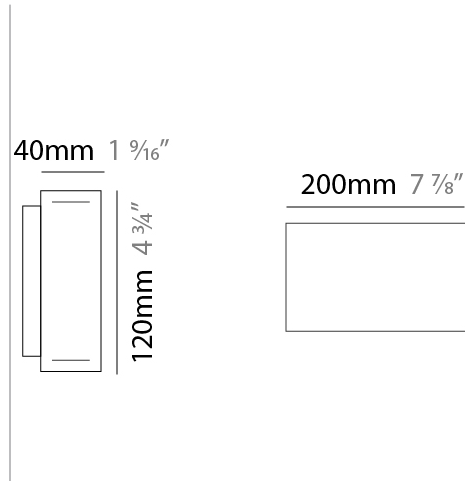

LED120 SURFACE

D73027-

base number
Color   Finish
Temperature   Options

1. To build a product code in our configurator select the specify button on the base model # product page
2. To build a manual product code on this datasheet choose from the options listed below in blue font and add the suffix to the base model #

GENERAL

Series: Woodlin
Subseries: LED120
Brand: Tunto
Division: Design
Mounting Type: Surface
Mounting Location: Wall
Subcategory: Profile

PHYSICAL

Shape: Rectangle
Length (mm): 200
Length (in): 7 ⁷/₈
Width (mm): 40
Width (in): 1 ⁹/₁₆
Height (mm): 120
Height (in): 4 ³/₄
Extension (mm): 40
Extension (in): 1 ⁹/₁₆
Light Distribution: Direct / Indirect
Diffuser: Opal
Fixture Finish: [WAL / ASH / OAK / BLK / WHI](#)
Fixture Material: Wood

ELECTRICAL

Lamp Type: LED
Input Wattage (W): 6
Total Output Wattage (W): 4.5
Dimming: Tri-Mode (Non-Dimming and Phase Dimming (120Vac only) and 0-10V Dimming)
Driver Included: Yes
Driver Location: Remote
Driver Type: Constant Current - Universal
Driver Class: Class 2
Housing: ENCP3
Input Voltage (V): 120 - 277
Constant Current (MA): 500

LED

Color Temperature (°K): [2700 / 3000 / 4000](#)
Max. Delivered Lumen (lm): 300
CRI: >93 CRI
Lamp Life (hrs): 50000

OPTICAL

RATINGS AND CERTIFICATIONS

Certified By: Certified for North American Standards
IP rating: IP20

PROJECT
TYPE
SPECIFIER
QUANTITY
DATE