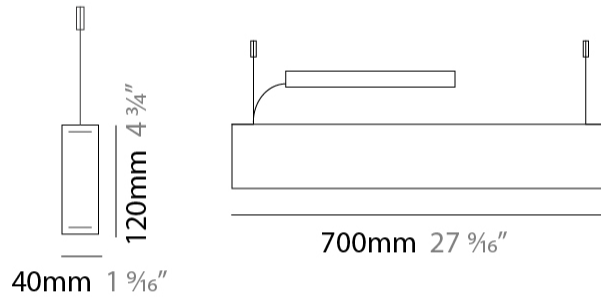

LED120 SUSPENSION

D71023- -

base number
Color   Finish
Temperature   Options

1. To build a product code in our configurator select the specify button on the base model # product page
2. To build a manual product code on this datasheet choose from the options listed below in blue font and add the suffix to the base model #

GENERAL

Series: Woodlin
Subseries: LED120
Brand: Tunto
Division: Design
Mounting Type: Suspension
Mounting Location: Ceiling
Subcategory: Profile

PHYSICAL

Shape: Rectangle
Length (mm): 700
Length (in): 27 ⁹/₁₆
Width (mm): 40
Width (in): 1 ⁹/₁₆
Height (mm): 120
Height (in): 4 ³/₄
Max. Overall Height (mm): 2120
Max. Overall Height (in): 83 ⁷/₁₆
Light Distribution: Direct / Indirect
Diffuser: Opal
Fixture Finish: [WAL / ASH / OAK / BLK / WHI](#)
Fixture Material: Wood
Cable Details: 2000mm / 78 3/4"

ELECTRICAL

Lamp Type: LED
Input Wattage (W): 32
Total Output Wattage (W): 25.3
Dimming: Tri-Mode (Non-Dimming and Phase Dimming (120Vac only) and 0-10V Dimming)
Driver Included: Yes
Driver Location: Integrated
Driver Type: Constant Current - Universal
Driver Class: Class 2
Input Voltage (V): 120 - 277
Constant Current (MA): 700

LED

Color Temperature (°K): [2700 / 3000 / 4000](#)
Max. Delivered Lumen (lm): 1500
CRI: >93 CRI
Lamp Life (hrs): 50000

OPTICAL

RATINGS AND CERTIFICATIONS

Certified By: Certified for North American Standards
IP rating: IP20