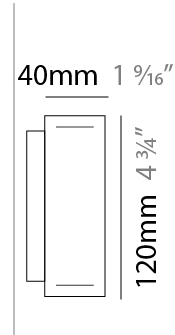

LED120 SURFACE

D73029- -

base number   Color   Finish
Temperature   Options

1. To build a product code in our configurator select the specify button on the base model # product page
2. To build a manual product code on this datasheet choose from the options listed below in blue font and add the suffix to the base model #

GENERAL

Series: Woodlin
Subseries: LED120
Brand: Tunto
Division: Design
Mounting Type: Surface
Mounting Location: Wall
Subcategory: Profile

PHYSICAL

Shape: Rectangle
Length (mm): 700
Length (in): 27 ⁹/₁₆
Width (mm): 40
Width (in): 1 ⁹/₁₆
Height (mm): 120
Height (in): 4 ³/₄
Extension (mm): 40
Extension (in): 1 ⁹/₁₆
Light Distribution: Direct / Indirect
Diffuser: Opal
Fixture Finish: [WAL / ASH / OAK / BLK / WHI](#)
Fixture Material: Wood

ELECTRICAL

Lamp Type: LED
Input Wattage (W): 31
Total Output Wattage (W): 25.3
Dimming: Tri-Mode (Non-Dimming and Phase Dimming (120Vac only) and 0-10V Dimming)
Driver Included: Yes
Driver Location: Remote
Driver Type: Constant Current - Universal
Driver Class: Class 2
Housing: ENCP3
Input Voltage (V): 120 - 277
Constant Current (MA): 700

LED

Color Temperature (°K): [2700 / 3000 / 4000](#)
Max. Delivered Lumen (lm): 1500
CRI: >93 CRI
Lamp Life (hrs): 50000

OPTICAL

RATINGS AND CERTIFICATIONS

Certified By: Certified for North American Standards
IP rating: IP20

PROJECT
TYPE
SPECIFIER
QUANTITY
DATE

700mm 27 ⁹/₁₆"

Indirect