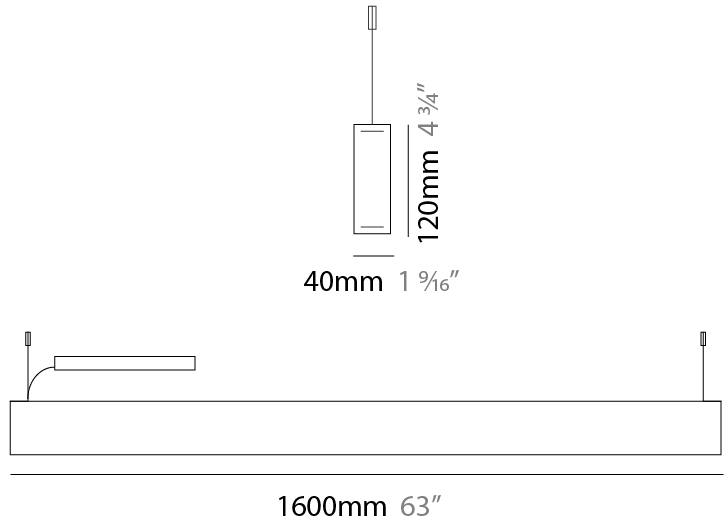

PROJECT _____
TYPE _____
SPECIFIER _____
QUANTITY _____
DATE _____

LED120 SUSPENSION

D71026-

base number   Color   Finish
Temperature   Options

1. To build a product code in our configurator select the specify button on the base model # product page
2. To build a manual product code on this datasheet choose from the options listed below in blue font and add the suffix to the base model #

GENERAL

Series: Woodlin
Subseries: LED120
Brand: Tunto
Division: Design
Mounting Type: Suspension
Mounting Location: Ceiling
Subcategory: Profile

PHYSICAL

Shape: Rectangle
Length (mm): 1600
Length (in): 63
Width (mm): 40
Width (in): 1 9/16
Height (mm): 120
Height (in): 4 3/4
Max. Overall Height (mm): 2120
Max. Overall Height (in): 83 7/16
Light Distribution: Direct / Indirect
Diffuser: Opal
Fixture Finish: WAL / ASH / OAK / BLK / WHI
Fixture Material: Wood
Cable Details: 2000mm / 78 3/4"

ELECTRICAL

Lamp Type: LED
Input Wattage (W): 74
Total Output Wattage (W): 63
Dimming: Tri-Mode (Non-Dimming and Phase Dimming (120Vac only) and 0-10V Dimming)
Driver Included: Yes
Driver Location: Integrated
Driver Type: Constant Current - Universal
Driver Class: Class 2
Input Voltage (V): 120 - 277
Constant Current (MA): 700

LED

Color Temperature (°K): 2700 / 3000 / 4000
Max. Delivered Lumen (lm): 3600
CRI: >93 CRI
Lamp Life (hrs): 50000

OPTICAL

RATINGS AND CERTIFICATIONS

Certified By: Certified for North American Standards
IP rating: IP20