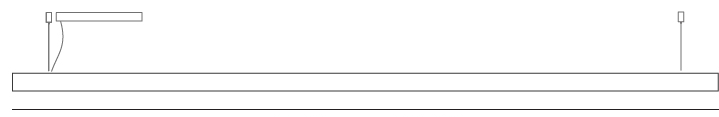

PROJECT
TYPE
SPECIFIER
QUANTITY
DATE

LED60 SUSPENSION

D71019- -

base number
Color   Temperature   Finish   Options

1. To build a product code in our configurator select the specify button on the base model # product page
2. To build a manual product code on this datasheet choose from the options listed below in blue font and add the suffix to the base model #

GENERAL

Series: Woodlin
Subseries: LED60
Brand: Tunto
Division: Design
Mounting Type: Suspension
Mounting Location: Ceiling
Subcategory: Profile

PHYSICAL

Shape: Rectangle
Length (mm): 2000
Length (in): 78 ¾
Width (mm): 60
Width (in): 2 ⅜
Height (mm): 60
Height (in): 2 ⅜
Max. Overall Height (mm): 2060
Max. Overall Height (in): 81 ⅞
Light Distribution: Direct
Diffuser: Opal
Fixture Finish: [WAL](#) / [ASH](#) / [OAK](#) / [BLK](#) / [WHI](#)
Fixture Material: Wood
Cable Details: 2000mm / 78 ¾"

ELECTRICAL

Lamp Type: LED
Input Wattage (W): 90
Total Output Wattage (W): 75.9
Dimming: Tri-Mode (Non-Dimming and Phase Dimming (120Vac only) and 0-10V Dimming)
Driver Included: Yes
Driver Location: Integrated
Driver Type: Constant Current - Universal
Driver Class: Class 2
Input Voltage (V): 120 - 277
Constant Current (MA): 700

LED

Color Temperature (°K): [2700](#) / [3000](#) / [4000](#)
Max. Delivered Lumen (lm): 6550
CRI: >93 CRI
Lamp Life (hrs): 50000

OPTICAL

RATINGS AND CERTIFICATIONS

Certified By: Certified for North American Standards
IP rating: IP20

2000mm 78 ¾"

60mm 2 ⅜"

Direct