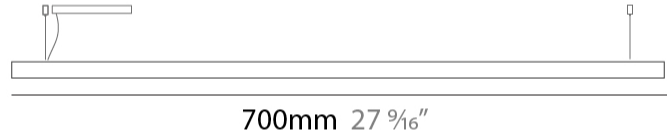

PROJECT
TYPE
SPECIFIER
QUANTITY
DATE

LED60 SUSPENSION

D71015-

base number
Color   Finish
Temperature   Options

1. To build a product code in our configurator select the specify button on the base model # product page
2. To build a manual product code on this datasheet choose from the options listed below in blue font and add the suffix to the base model #

GENERAL

Series: Woodlin
Subseries: LED60
Brand: Tunto
Division: Design
Mounting Type: Suspension
Mounting Location: Ceiling
Subcategory: Profile

PHYSICAL

Shape: Rectangle
Length (mm): 700
Length (in): 27 ⁹/₁₆
Width (mm): 60
Width (in): 2 ³/₈
Height (mm): 60
Height (in): 2 ³/₈
Max. Overall Height (mm): 2060
Max. Overall Height (in): 81 ¹/₈
Light Distribution: Direct
Diffuser: Opal
Fixture Finish: [WAL / ASH / OAK / BLK / WHI](#)
Fixture Material: Wood
Cable Details: 2000mm / 78 3/4"

ELECTRICAL

Lamp Type: LED
Input Wattage (W): 29
Total Output Wattage (W): 25.3
Dimming: Tri-Mode (Non-Dimming and Phase Dimming (120Vac only) and 0-10V Dimming)
Driver Included: Yes
Driver Location: Integrated
Driver Type: Constant Current - Universal
Driver Class: Class 2
Input Voltage (V): 120 - 277
Constant Current (MA): 700

LED

Color Temperature (°K): [2700 / 3000 / 4000](#)
Max. Delivered Lumen (lm): 2180
CRI: >93 CRI
Lamp Life (hrs): 50000

OPTICAL

RATINGS AND CERTIFICATIONS

Certified By: Certified for North American Standards
IP rating: IP20