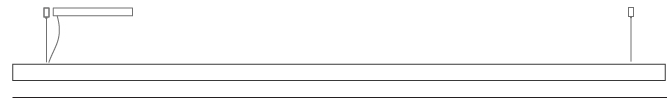

PROJECT
TYPE
SPECIFIER
QUANTITY
DATE

LED60 SUSPENSION

D71016-

base number
Color   Finish
Temperature   Options

1. To build a product code in our configurator select the specify button on the base model # product page
2. To build a manual product code on this datasheet choose from the options listed below in blue font and add the suffix to the base model #

GENERAL

Series: Woodlin
Subseries: LED60
Brand: Tunto
Division: Design
Mounting Type: Suspension
Mounting Location: Ceiling
Subcategory: Profile

PHYSICAL

Shape: Rectangle
Length (mm): 1000
Length (in): 39 3/8"
Width (mm): 60
Width (in): 2 3/8"
Height (mm): 60
Height (in): 2 3/8"
Max. Overall Height (mm): 2060
Max. Overall Height (in): 81 1/8"
Light Distribution: Direct
Diffuser: Opal
Fixture Finish: [WAL](#) / [ASH](#) / [OAK](#) / [BLK](#) / [WHI](#)
Fixture Material: Wood
Cable Details: 2000mm / 78 3/4"

ELECTRICAL

Lamp Type: LED
Input Wattage (W): 43
Total Output Wattage (W): 38
Dimming: Tri-Mode (Non-Dimming and Phase Dimming (120Vac only) and 0-10V Dimming)
Driver Included: Yes
Driver Location: Integrated
Driver Type: Constant Current - Universal
Driver Class: Class 2
Input Voltage (V): 120 - 277
Constant Current (MA): 700

LED

Color Temperature (°K): [2700](#) / [3000](#) / [4000](#)
Max. Delivered Lumen (lm): 3240
CRI: >93 CRI
Lamp Life (hrs): 50000

OPTICAL

RATINGS AND CERTIFICATIONS

Certified By: Certified for North American Standards
IP rating: IP20

1000mm 39 3/8"

60mm 2 3/8"

Direct