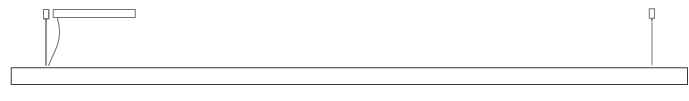

PROJECT
TYPE
SPECIFIER
QUANTITY
DATE

LED60 SUSPENSION

D71018-

base number
Color   Finish
Temperature   Options

1. To build a product code in our configurator select the specify button on the base model # product page
2. To build a manual product code on this datasheet choose from the options listed below in blue font and add the suffix to the base model #

GENERAL

Series: Woodlin
Subseries: LED60
Brand: Tunto
Division: Design
Mounting Type: Suspension
Mounting Location: Ceiling
Subcategory: Profile

PHYSICAL

Shape: Rectangle
Length (mm): 1600
Length (in): 63
Width (mm): 60
Width (in): 2 3/8
Height (mm): 60
Height (in): 2 3/8
Max. Overall Height (mm): 2060
Max. Overall Height (in): 81 1/8
Light Distribution: Direct
Diffuser: Opal
Fixture Finish: [WAL](#) / [ASH](#) / [OAK](#) / [BLK](#) / [WHI](#)
Fixture Material: Wood
Cable Details: 2000mm / 78 3/4"

ELECTRICAL

Lamp Type: LED
Input Wattage (W): 70
Total Output Wattage (W): 63
Dimming: Tri-Mode (Non-Dimming and Phase Dimming (120Vac only) and 0-10V Dimming)
Driver Included: Yes
Driver Location: Integrated
Driver Type: Constant Current - Universal
Driver Class: Class 2
Input Voltage (V): 120 - 277
Constant Current (MA): 700

LED

Color Temperature (°K): [2700](#) / [3000](#) / [4000](#)
Max. Delivered Lumen (lm): 5450
CRI: >93 CRI
Lamp Life (hrs): 50000

OPTICAL

RATINGS AND CERTIFICATIONS

Certified By: Certified for North American Standards
IP rating: IP20

1600mm 63"

60mm 2 3/8"

Direct