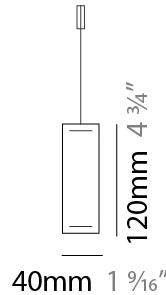

PROJECT _____
TYPE _____
SPECIFIER _____
QUANTITY _____
DATE _____

LED120 SUSPENSION

D71024-

base number
Color   Finish
Temperature   Options

1. To build a product code in our configurator select the specify button on the base model # product page
2. To build a manual product code on this datasheet choose from the options listed below in blue font and add the suffix to the base model #

GENERAL

Series: Woodlin
Subseries: LED120
Brand: Tunto
Division: Design
Mounting Type: Suspension
Mounting Location: Ceiling
Subcategory: Profile

PHYSICAL

Shape: Rectangle
Length (mm): 1000
Length (in): 39 3/8
Width (mm): 40
Width (in): 1 9/16
Height (mm): 120
Height (in): 4 3/4
Max. Overall Height (mm): 2120
Max. Overall Height (in): 83 7/16
Light Distribution: Direct / Indirect
Diffuser: Opal
Fixture Finish: [WAL](#) / [ASH](#) / [OAK](#) / [BLK](#) / [WHI](#)
Fixture Material: Wood
Cable Details: 2000mm / 78 3/4"

ELECTRICAL

Lamp Type: LED
Input Wattage (W): 46
Total Output Wattage (W): 38
Dimming: Tri-Mode (Non-Dimming and Phase Dimming (120Vac only) and 0-10V Dimming)
Driver Included: Yes
Driver Location: Integrated
Driver Type: Constant Current - Universal
Driver Class: Class 2
Input Voltage (V): 120 - 277
Constant Current (MA): 700

LED

Color Temperature (°K): [2700](#) / [3000](#) / [4000](#)
Max. Delivered Lumen (lm): 2200
CRI: >93 CRI
Lamp Life (hrs): 50000

OPTICAL

RATINGS AND CERTIFICATIONS

Certified By: Certified for North American Standards
IP rating: IP20