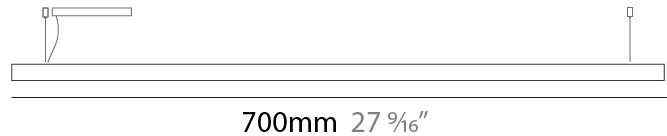

LED60 SUSPENSION

D71015-

base number
Color   Finish
Temperature   Options

1. To build a product code in our configurator select the specify button on the base model # product page
2. To build a manual product code on this datasheet choose from the options listed below in blue font and add the suffix to the base model #

GENERAL

Series: Woodlin
Subseries: LED60
Brand: Tunto
Division: Design
Mounting Type: Suspension
Mounting Location: Ceiling
Subcategory: Profile

PHYSICAL

Shape: Rectangle
Length (mm): 700
Length (in): 27 ⁹/₁₆
Width (mm): 60
Width (in): 2 ³/₈
Height (mm): 60
Height (in): 2 ³/₈
Max. Overall Height (mm): 2060
Max. Overall Height (in): 81 ¹/₈
Light Distribution: Direct
Diffuser: Opal
Fixture Finish: WAL / ASH / OAK / BLK / WHI
Fixture Material: Wood
Cable Details: 2000mm / 78 3/4"

ELECTRICAL

Lamp Type: LED
Input Wattage (W): 29
Total Output Wattage (W): 25.3
Dimming: Tri-Mode (Non-Dimming and Phase Dimming (120Vac only) and 0-10V Dimming)
Driver Included: Yes
Driver Location: Integrated
Driver Type: Constant Current - Universal
Driver Class: Class 2
Input Voltage (V): 120 - 277
Constant Current (MA): 700

LED

Color Temperature (°K): 2700 / 3000 / 4000
Max. Delivered Lumen (lm): 2180
CRI: >93 CRI
Lamp Life (hrs): 50000

OPTICAL

RATINGS AND CERTIFICATIONS

Certified By: Certified for North American Standards
IP rating: IP20

PROJECT	_____
TYPE	_____
SPECIFIER	_____
QUANTITY	_____
DATE	_____

60mm 2 ³/₈"

Direct