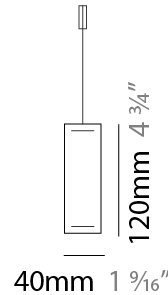

LED120 SUSPENSION

D71024-

base number
Color   Finish
Temperature   Options

1. To build a product code in our configurator select the specify button on the base model # product page
2. To build a manual product code on this datasheet choose from the options listed below in blue font and add the suffix to the base model #

GENERAL

Series: Woodlin
Subseries: LED120
Brand: Tunto
Division: Design
Mounting Type: Suspension
Mounting Location: Ceiling
Subcategory: Profile

PHYSICAL

Shape: Rectangle
Length (mm): 1000
Length (in): 39 ³/₈
Width (mm): 40
Width (in): 1 ⁹/₁₆
Height (mm): 120
Height (in): 4 ³/₄
Max. Overall Height (mm): 2120
Max. Overall Height (in): 83 ⁷/₁₆
Light Distribution: Direct / Indirect
Diffuser: Opal
Fixture Finish: [WAL](#) / [ASH](#) / [OAK](#) / [BLK](#) / [WHI](#)
Fixture Material: Wood
Cable Details: 2000mm / 78 3/4"

ELECTRICAL

Lamp Type: LED
Input Wattage (W): 46
Total Output Wattage (W): 38
Dimming: Tri-Mode (Non-Dimming and Phase Dimming (120Vac only) and 0-10V Dimming)
Driver Included: Yes
Driver Location: Integrated
Driver Type: Constant Current - Universal
Driver Class: Class 2
Input Voltage (V): 120 - 277
Constant Current (MA): 700

LED

Color Temperature (°K): [2700](#) / [3000](#) / [4000](#)
Max. Delivered Lumen (lm): 2200
CRI: >93 CRI
Lamp Life (hrs): 50000

OPTICAL

RATINGS AND CERTIFICATIONS

Certified By: Certified for North American Standards
IP rating: IP20