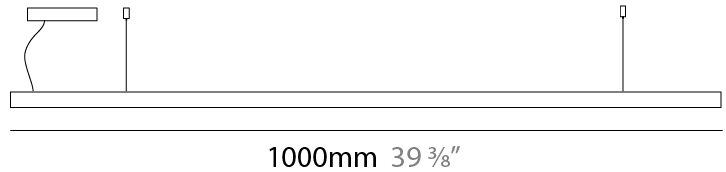

PROJECT
TYPE
SPECIFIER
QUANTITY
DATE

LED28 SUSPENSION

D71008-

base number   Color   Finish
Temperature   Options

1. To build a product code in our configurator select the specify button on the base model # product page
2. To build a manual product code on this datasheet choose from the options listed below in blue font and add the suffix to the base model #

GENERAL

Series: Woodlin
Subseries: LED28
Brand: Tunto
Division: Design
Mounting Type: Suspension
Mounting Location: Ceiling
Subcategory: Profile

PHYSICAL

Shape: Rectangle
Length (mm): 1000
Length (in): 39 ³/₈
Width (mm): 28
Width (in): 1 ¹/₈
Height (mm): 28
Height (in): 1 ¹/₈
Max. Overall Height (mm): 2028
Max. Overall Height (in): 79 ¹³/₁₆
Light Distribution: Direct
Diffuser: Opal
Fixture Finish: WAL / ASH / OAK / BLK / WHI
Fixture Material: Wood
Cable Details: 2000mm / 78 3/4"

ELECTRICAL

Lamp Type: LED
Input Wattage (W): 21
Total Output Wattage (W): 19
Dimming: Tri-Mode (Non-Dimming and Phase Dimming (120Vac only) and 0-10V Dimming)
Driver Included: Yes
Driver Location: Integrated
Driver Type: Constant Current - Universal
Driver Class: Class 2
Input Voltage (V): 120 - 277
Constant Current (MA): 700

LED

Color Temperature (°K): 2700 / 3000 / 4000
Max. Delivered Lumen (lm): 1200
CRI: >93 CRI
Lamp Life (hrs): 50000

OPTICAL

RATINGS AND CERTIFICATIONS

Certified By: Certified for North American Standards
IP rating: IP20

28mm 1 ¹/₈"

Direct