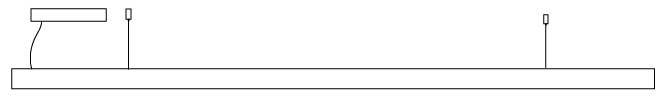

PROJECT
TYPE
SPECIFIER
QUANTITY
DATE

LED40 SUSPENSION

D71005-

base number
Color   Finish
Temperature   Options

1. To build a product code in our configurator select the specify button on the base model # product page
2. To build a manual product code on this datasheet choose from the options listed below in blue font and add the suffix to the base model #

GENERAL

Series: Woodlin
Subseries: LED40
Brand: Tunto
Division: Design
Mounting Type: Suspension
Mounting Location: Ceiling
Subcategory: Profile

PHYSICAL

Shape: Rectangle
Length (mm): 1300
Length (in): 51 ³/₁₆"
Width (mm): 400
Width (in): 15 ³/₄"
Height (mm): 40
Height (in): 1 ⁹/₁₆"
Max. Overall Height (mm): 2040
Max. Overall Height (in): 80 ⁵/₁₆"
Light Distribution: Direct
Diffuser: Opal
Fixture Finish: [WAL / ASH / OAK / BLK / WHI](#)
Fixture Material: Wood

ELECTRICAL

Lamp Type: LED
Input Wattage (W): 30
Total Output Wattage (W): 25.4
Dimming: Tri-Mode (Non-Dimming and Phase Dimming (120Vac only) and 0-10V Dimming)
Driver Included: Yes
Driver Location: Integrated
Driver Type: Constant Current - Universal
Driver Class: Class 2
Input Voltage (V): 120 - 277
Constant Current (MA): 700

LED

Color Temperature (°K): 3000
Max. Delivered Lumen (lm): 1550
CRI: >93 CRI
Lamp Life (hrs): 50000

OPTICAL

RATINGS AND CERTIFICATIONS

Certified By: Certified for North American Standards
IP rating: IP20

1300mm 51 ³/₁₆"

40mm 1 ⁹/₁₆"

Direct