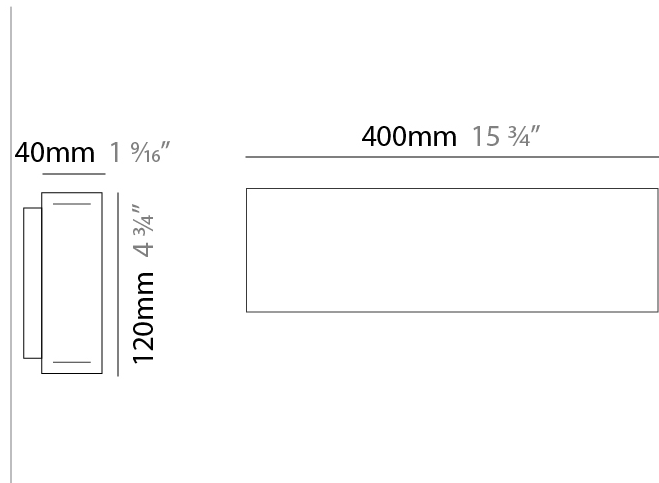

LED120 SURFACE

D73028-

base number   Color   Finish
Temperature   Options

1. To build a product code in our configurator select the specify button on the base model # product page
2. To build a manual product code on this datasheet choose from the options listed below in blue font and add the suffix to the base model #

GENERAL

Series: Woodlin
Subseries: LED120
Brand: Tunto
Division: Design
Mounting Type: Surface
Mounting Location: Wall
Subcategory: Profile

PHYSICAL

Shape: Rectangle
Length (mm): 400
Length (in): 15 3/4
Width (mm): 40
Width (in): 1 9/16
Height (mm): 120
Height (in): 4 3/4
Extension (mm): 40
Extension (in): 1 9/16
Light Distribution: Direct / Indirect
Diffuser: Opal
Fixture Finish: WAL / ASH / OAK / BLK / WHI
Fixture Material: Wood

ELECTRICAL

Lamp Type: LED
Input Wattage (W): 16
Total Output Wattage (W): 12.6
Dimming: Tri-Mode (Non-Dimming and Phase Dimming (120Vac only) and 0-10V Dimming)
Driver Included: Yes
Driver Location: Remote
Driver Type: Constant Current - Universal
Driver Class: Class 2
Housing: ENCP3
Input Voltage (V): 120 - 277
Constant Current (MA): 700

LED

Color Temperature (°K): 2700 / 3000 / 4000
Max. Delivered Lumen (lm): 800
CRI: >93 CRI
Lamp Life (hrs): 50000

OPTICAL

RATINGS AND CERTIFICATIONS

Certified By: Certified for North American Standards
IP rating: IP20

PROJECT
TYPE
SPECIFIER
QUANTITY
DATE