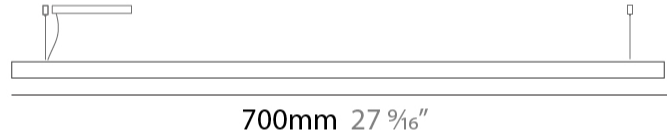

PROJECT
TYPE
SPECIFIER
QUANTITY
DATE

LED60 SUSPENSION

D71015-

base number
Color   Finish
Temperature   Options

1. To build a product code in our configurator select the specify button on the base model # product page
2. To build a manual product code on this datasheet choose from the options listed below in blue font and add the suffix to the base model #

GENERAL

Series: Woodlin
Subseries: LED60
Brand: Tunto
Division: Design
Mounting Type: Suspension
Mounting Location: Ceiling
Subcategory: Profile

PHYSICAL

Shape: Rectangle
Length (mm): 700
Length (in): 27 ⁹/₁₆
Width (mm): 60
Width (in): 2 ³/₈
Height (mm): 60
Height (in): 2 ³/₈
Max. Overall Height (mm): 2060
Max. Overall Height (in): 81 ¹/₈
Light Distribution: Direct
Diffuser: Opal
Fixture Finish: [WAL / ASH / OAK / BLK / WHI](#)
Fixture Material: Wood
Cable Details: 2000mm / 78 3/4"

ELECTRICAL

Lamp Type: LED
Input Wattage (W): 29
Total Output Wattage (W): 25.3
Dimming: Tri-Mode (Non-Dimming and Phase Dimming (120Vac only) and 0-10V Dimming)
Driver Included: Yes
Driver Location: Integrated
Driver Type: Constant Current - Universal
Driver Class: Class 2
Input Voltage (V): 120 - 277
Constant Current (MA): 700

LED

Color Temperature (°K): [2700 / 3000 / 4000](#)
Max. Delivered Lumen (lm): 2180
CRI: >93 CRI
Lamp Life (hrs): 50000

OPTICAL

RATINGS AND CERTIFICATIONS

Certified By: Certified for North American Standards
IP rating: IP20