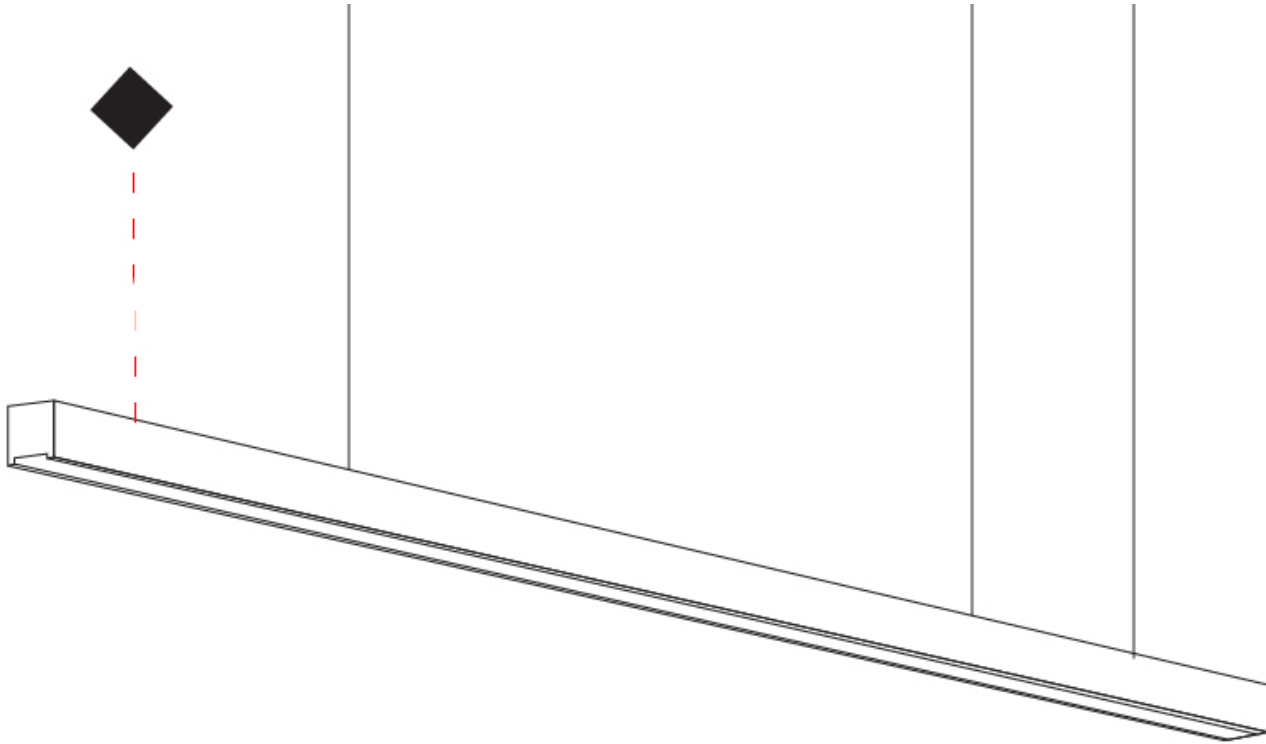

LED28 SUSPENSION

D71008-

PROJECT	_____
TYPE	_____
SPECIFIER	_____
QUANTITY	_____
DATE	_____