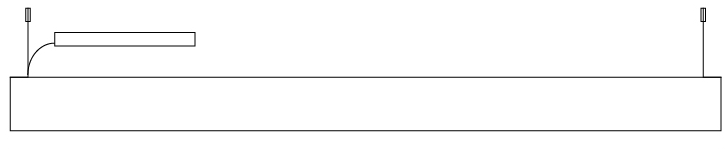

PROJECT	
TYPE	
SPECIFIER	
QUANTITY	
DATE	

LED120 SUSPENSION

D71026-

base number
Color   Finish
Temperature   Options

1. To build a product code in our configurator select the specify button on the base model # product page
2. To build a manual product code on this datasheet choose from the options listed below in blue font and add the suffix to the base model #

GENERAL

Series: Woodlin
Subseries: LED120
Brand: Tunto
Division: Design
Mounting Type: Suspension
Mounting Location: Ceiling
Subcategory: Profile

PHYSICAL

Shape: Rectangle
Length (mm): 1600
Length (in): 63
Width (mm): 40
Width (in): 1 9/16
Height (mm): 120
Height (in): 4 3/4
Max. Overall Height (mm): 2120
Max. Overall Height (in): 83 7/16
Light Distribution: Direct / Indirect
Diffuser: Opal
Fixture Finish: [WAL](#) / [ASH](#) / [OAK](#) / [BLK](#) / [WHI](#)
Fixture Material: Wood
Cable Details: 2000mm / 78 3/4"

ELECTRICAL

Lamp Type: LED
Input Wattage (W): 74
Total Output Wattage (W): 63
Dimming: Tri-Mode (Non-Dimming and Phase Dimming (120Vac only) and 0-10V Dimming)
Driver Included: Yes
Driver Location: Integrated
Driver Type: Constant Current - Universal
Driver Class: Class 2
Input Voltage (V): 120 - 277
Constant Current (MA): 700

LED

Color Temperature (°K): [2700](#) / [3000](#) / [4000](#)
Max. Delivered Lumen (lm): 3600
CRI: >93 CRI
Lamp Life (hrs): 50000

OPTICAL

RATINGS AND CERTIFICATIONS

Certified By: Certified for North American Standards
IP rating: IP20

1600mm 63"