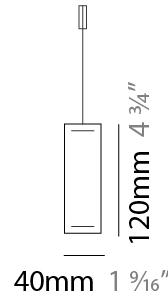

LED120 SUSPENSION

D71024-

base number
Color   Finish
Temperature   Options

1. To build a product code in our configurator select the specify button on the base model # product page
2. To build a manual product code on this datasheet choose from the options listed below in blue font and add the suffix to the base model #

GENERAL

Series: Woodlin
Subseries: LED120
Brand: Tunto
Division: Design
Mounting Type: Suspension
Mounting Location: Ceiling
Subcategory: Profile

PHYSICAL

Shape: Rectangle
Length (mm): 1000
Length (in): 39 3/8
Width (mm): 40
Width (in): 1 9/16
Height (mm): 120
Height (in): 4 3/4
Max. Overall Height (mm): 2120
Max. Overall Height (in): 83 7/16
Light Distribution: Direct / Indirect
Diffuser: Opal
Fixture Finish: [WAL](#) / [ASH](#) / [OAK](#) / [BLK](#) / [WHI](#)
Fixture Material: Wood
Cable Details: 2000mm / 78 3/4"

ELECTRICAL

Lamp Type: LED
Input Wattage (W): 46
Total Output Wattage (W): 38
Dimming: Tri-Mode (Non-Dimming and Phase Dimming (120Vac only) and 0-10V Dimming)
Driver Included: Yes
Driver Location: Integrated
Driver Type: Constant Current - Universal
Driver Class: Class 2
Input Voltage (V): 120 - 277
Constant Current (MA): 700

LED

Color Temperature (°K): [2700](#) / [3000](#) / [4000](#)
Max. Delivered Lumen (lm): 2200
CRI: >93 CRI
Lamp Life (hrs): 50000

OPTICAL

RATINGS AND CERTIFICATIONS

Certified By: Certified for North American Standards
IP rating: IP20