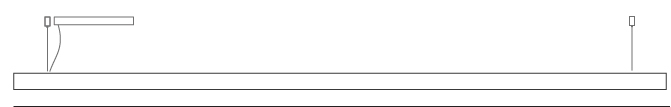

PROJECT
TYPE
SPECIFIER
QUANTITY
DATE

LED60 SUSPENSION

D71017-

base number
Color   Finish
Temperature   Options

1. To build a product code in our configurator select the specify button on the base model # product page
2. To build a manual product code on this datasheet choose from the options listed below in blue font and add the suffix to the base model #

GENERAL

Series: Woodlin
Subseries: LED60
Brand: Tunto
Division: Design
Mounting Type: Suspension
Mounting Location: Ceiling
Subcategory: Profile

PHYSICAL

Shape: Rectangle
Length (mm): 1300
Length (in): 51 ³/₁₆
Width (mm): 60
Width (in): 2 ³/₈
Height (mm): 60
Height (in): 2 ³/₈
Max. Overall Height (mm): 2060
Max. Overall Height (in): 81 ¹/₈
Light Distribution: Direct
Diffuser: Opal
Fixture Finish: [WAL / ASH / OAK / BLK / WHI](#)
Fixture Material: Wood
Cable Details: 2000mm / 78 3/4"

ELECTRICAL

Lamp Type: LED
Input Wattage (W): 55
Total Output Wattage (W): 50.8
Dimming: Tri-Mode (Non-Dimming and Phase Dimming (120Vac only) and 0-10V Dimming)
Driver Included: Yes
Driver Location: Integrated
Driver Type: Constant Current - Universal
Driver Class: Class 2
Input Voltage (V): 120 - 277
Constant Current (MA): 700

LED

Color Temperature (°K): [2700 / 3000 / 4000](#)
Max. Delivered Lumen (lm): 4380
CRI: >93 CRI
Lamp Life (hrs): 50000

OPTICAL

RATINGS AND CERTIFICATIONS

Certified By: Certified for North American Standards
IP rating: IP20

1300mm 51 ³/₁₆"

60mm 2 ³/₈"

Direct