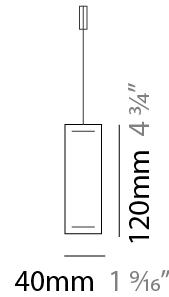

PROJECT	
TYPE	
SPECIFIER	
QUANTITY	
DATE	

LED120 SUSPENSION

D71026-

base number
Color   Finish
Temperature   Options

1. To build a product code in our configurator select the specify button on the base model # product page
2. To build a manual product code on this datasheet choose from the options listed below in blue font and add the suffix to the base model #

GENERAL

Series: Woodlin
Subseries: LED120
Brand: Tunto
Division: Design
Mounting Type: Suspension
Mounting Location: Ceiling
Subcategory: Profile

PHYSICAL

Shape: Rectangle
Length (mm): 1600
Length (in): 63
Width (mm): 40
Width (in): 1 9/16
Height (mm): 120
Height (in): 4 3/4
Max. Overall Height (mm): 2120
Max. Overall Height (in): 83 7/16
Light Distribution: Direct / Indirect
Diffuser: Opal
Fixture Finish: [WAL](#) / [ASH](#) / [OAK](#) / [BLK](#) / [WHI](#)
Fixture Material: Wood
Cable Details: 2000mm / 78 3/4"

ELECTRICAL

Lamp Type: LED
Input Wattage (W): 74
Total Output Wattage (W): 63
Dimming: Tri-Mode (Non-Dimming and Phase Dimming (120Vac only) and 0-10V Dimming)
Driver Included: Yes
Driver Location: Integrated
Driver Type: Constant Current - Universal
Driver Class: Class 2
Input Voltage (V): 120 - 277
Constant Current (MA): 700

LED

Color Temperature (°K): [2700](#) / [3000](#) / [4000](#)
Max. Delivered Lumen (lm): 3600
CRI: >93 CRI
Lamp Life (hrs): 50000

OPTICAL

RATINGS AND CERTIFICATIONS

Certified By: Certified for North American Standards
IP rating: IP20

1600mm 63"