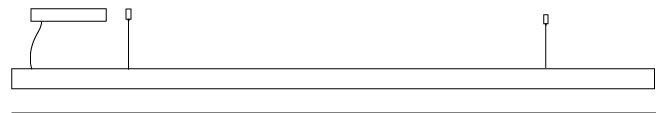

PROJECT
TYPE
SPECIFIER
QUANTITY
DATE

LED40 SUSPENSION

D71005-

base number
Color   Finish
Temperature   Options

1. To build a product code in our configurator select the specify button on the base model # product page
2. To build a manual product code on this datasheet choose from the options listed below in blue font and add the suffix to the base model #

GENERAL

Series: Woodlin
Subseries: LED40
Brand: Tunto
Division: Design
Mounting Type: Suspension
Mounting Location: Ceiling
Subcategory: Profile

PHYSICAL

Shape: Rectangle
Length (mm): 1300
Length (in): 51 ³/₁₆"
Width (mm): 400
Width (in): 15 ³/₄"
Height (mm): 40
Height (in): 1 ⁹/₁₆"
Max. Overall Height (mm): 2040
Max. Overall Height (in): 80 ⁷/₁₆"
Light Distribution: Direct
Diffuser: Opal
Fixture Finish: [WAL / ASH / OAK / BLK / WHI](#)
Fixture Material: Wood

ELECTRICAL

Lamp Type: LED
Input Wattage (W): 30
Total Output Wattage (W): 25.4
Dimming: Tri-Mode (Non-Dimming and Phase Dimming (120Vac only) and 0-10V Dimming)
Driver Included: Yes
Driver Location: Integrated
Driver Type: Constant Current - Universal
Driver Class: Class 2
Input Voltage (V): 120 - 277
Constant Current (MA): 700

LED

Color Temperature (°K): 3000
Max. Delivered Lumen (lm): 1550
CRI: >93 CRI
Lamp Life (hrs): 50000

OPTICAL

RATINGS AND CERTIFICATIONS

Certified By: Certified for North American Standards
IP rating: IP20

1300mm 51 ³/₁₆"

40mm 1 ⁹/₁₆"

Direct