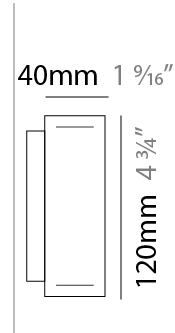

LED120 SURFACE

D73029- -

base number   Color   Finish
Temperature   Options

1. To build a product code in our configurator select the specify button on the base model # product page
2. To build a manual product code on this datasheet choose from the options listed below in blue font and add the suffix to the base model #

GENERAL

Series: Woodlin
Subseries: LED120
Brand: Tunto
Division: Design
Mounting Type: Surface
Mounting Location: Wall
Subcategory: Profile

PHYSICAL

Shape: Rectangle
Length (mm): 700
Length (in): 27 ⁹/₁₆
Width (mm): 40
Width (in): 1 ⁹/₁₆
Height (mm): 120
Height (in): 4 ³/₄
Extension (mm): 40
Extension (in): 1 ⁹/₁₆
Light Distribution: Direct / Indirect
Diffuser: Opal
Fixture Finish: [WAL / ASH / OAK / BLK / WHI](#)
Fixture Material: Wood

ELECTRICAL

Lamp Type: LED
Input Wattage (W): 31
Total Output Wattage (W): 25.3
Dimming: Tri-Mode (Non-Dimming and Phase Dimming (120Vac only) and 0-10V Dimming)
Driver Included: Yes
Driver Location: Remote
Driver Type: Constant Current - Universal
Driver Class: Class 2
Housing: ENCP3
Input Voltage (V): 120 - 277
Constant Current (MA): 700

LED

Color Temperature (°K): [2700 / 3000 / 4000](#)
Max. Delivered Lumen (lm): 1500
CRI: >93 CRI
Lamp Life (hrs): 50000

OPTICAL

RATINGS AND CERTIFICATIONS

Certified By: Certified for North American Standards
IP rating: IP20

PROJECT
TYPE
SPECIFIER
QUANTITY
DATE

700mm 27 ⁹/₁₆"

Indirect