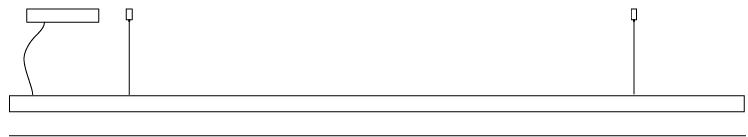

PROJECT
TYPE
SPECIFIER
QUANTITY
DATE

LED28 SUSPENSION

D71009-

base number
Color   Finish
Temperature   Options

1. To build a product code in our configurator select the specify button on the base model # product page
2. To build a manual product code on this datasheet choose from the options listed below in blue font and add the suffix to the base model #

GENERAL

Series: Woodlin
Subseries: LED28
Brand: Tunto
Division: Design
Mounting Type: Suspension
Mounting Location: Ceiling
Subcategory: Profile

PHYSICAL

Shape: Rectangle
Length (mm): 1200
Length (in): 47 1/4
Width (mm): 28
Width (in): 1 1/8
Height (mm): 28
Height (in): 1 1/8
Max. Overall Height (mm): 2028
Max. Overall Height (in): 79 13/16
Light Distribution: Direct
Diffuser: Opal
Fixture Finish: [WAL](#) / [ASH](#) / [OAK](#) / [BLK](#) / [WHI](#)
Fixture Material: Wood
Cable Details: 2000mm / 78 3/4"

ELECTRICAL

Lamp Type: LED
Input Wattage (W): 25
Total Output Wattage (W): 20.9
Dimming: Tri-Mode (Non-Dimming and Phase Dimming (120Vac only) and 0-10V Dimming)
Driver Included: Yes
Driver Location: Integrated
Driver Type: Constant Current - Universal
Driver Class: Class 2
Input Voltage (V): 120 - 277
Constant Current (MA): 700

LED

Color Temperature (°K): [2700](#) / [3000](#) / [4000](#)
Max. Delivered Lumen (lm): 1300 Standard 3000K
CRI: >93 CRI
Lamp Life (hrs): 50000

OPTICAL

RATINGS AND CERTIFICATIONS

Certified By: Certified for North American Standards
IP rating: IP20

1200mm 47 1/4"

28mm 1 1/8"

Direct