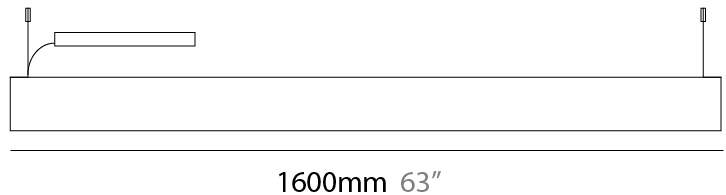

PROJECT _____
TYPE _____
SPECIFIER _____
QUANTITY _____
DATE _____

LED120 SUSPENSION

D71026-

base number   Color   Finish
Temperature   Options

1. To build a product code in our configurator select the specify button on the base model # product page
2. To build a manual product code on this datasheet choose from the options listed below in blue font and add the suffix to the base model #

GENERAL

Series: Woodlin
Subseries: LED120
Brand: Tunto
Division: Design
Mounting Type: Suspension
Mounting Location: Ceiling
Subcategory: Profile

PHYSICAL

Shape: Rectangle
Length (mm): 1600
Length (in): 63
Width (mm): 40
Width (in): 1 9/16
Height (mm): 120
Height (in): 4 3/4
Max. Overall Height (mm): 2120
Max. Overall Height (in): 83 7/16
Light Distribution: Direct / Indirect
Diffuser: Opal
Fixture Finish: [WAL](#) / [ASH](#) / [OAK](#) / [BLK](#) / [WHI](#)
Fixture Material: Wood
Cable Details: 2000mm / 78 3/4"

ELECTRICAL

Lamp Type: LED
Input Wattage (W): 74
Total Output Wattage (W): 63
Dimming: Tri-Mode (Non-Dimming and Phase Dimming (120Vac only) and 0-10V Dimming)
Driver Included: Yes
Driver Location: Integrated
Driver Type: Constant Current - Universal
Driver Class: Class 2
Input Voltage (V): 120 - 277
Constant Current (MA): 700

LED

Color Temperature (°K): [2700](#) / [3000](#) / [4000](#)
Max. Delivered Lumen (lm): 3600
CRI: >93 CRI
Lamp Life (hrs): 50000

OPTICAL

RATINGS AND CERTIFICATIONS

Certified By: Certified for North American Standards
IP rating: IP20