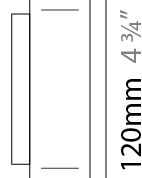

40mm 1 ⁹/₁₆"