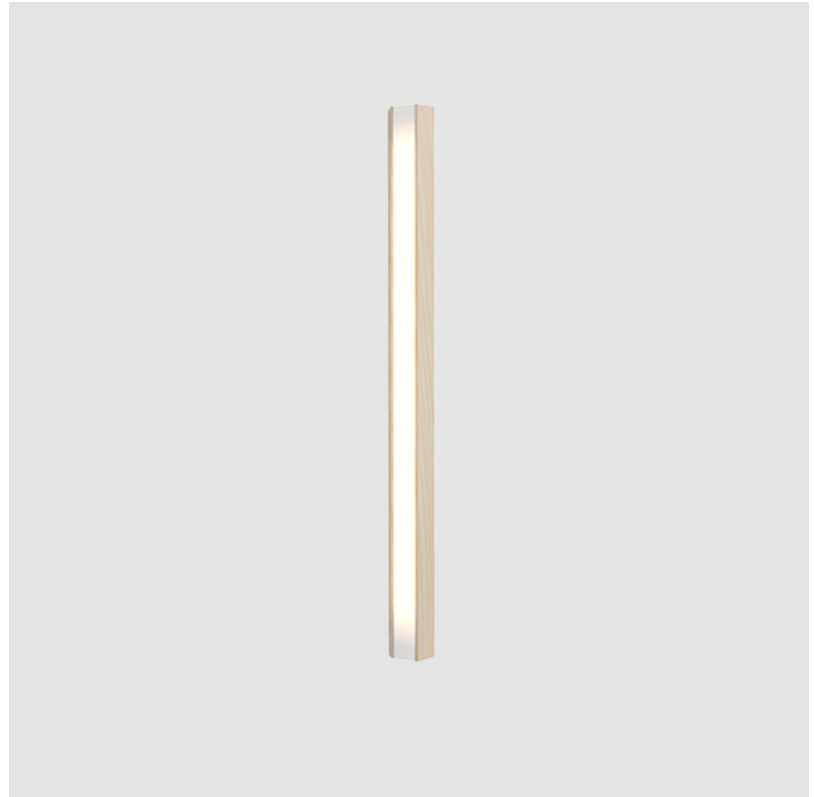

PROJECT
TYPE
SPECIFIER
QUANTITY
DATE

LED40 SURFACE

D72019-

base number
Color   Finish
Temperature   Options

1. To build a product code in our configurator select the specify button on the base model # product page
2. To build a manual product code on this datasheet choose from the options listed below in blue font and add the suffix to the base model #

GENERAL

Series: Woodlin
Subseries: LED40
Brand: Tunto
Division: Design
Mounting Type: Surface
Mounting Location: Wall
Subcategory: Sconce

PHYSICAL

Shape: Rectangle
Length (mm): 700
Length (in): 27 ⁹/₁₆
Width (mm): 40
Width (in): 1 ⁹/₁₆
Height (mm): 40
Height (in): 1 ⁹/₁₆
Light Distribution: Indirect
Diffuser: Opal
Fixture Finish: WAL / ASH / OAK / BLK / WHI
Fixture Material: Wood

ELECTRICAL

Lamp Type: LED
Input Wattage (W): 16
Total Output Wattage (W): 12.6
Dimming: Tri-Mode (Non-Dimming and Phase Dimming (120Vac only) and 0-10V Dimming)
Driver Included: Yes
Driver Location: Remote
Driver Type: Constant Current - Universal
Driver Class: Class 2
Housing: ENCP3
Input Voltage (V): 120 - 277
Constant Current (MA): 700

LED

Color Temperature (°K): 2700 / 3000 / 4000
Max. Delivered Lumen (lm): 960
CRI: >93 CRI
Lamp Life (hrs): 50000

OPTICAL

RATINGS AND CERTIFICATIONS

Certified By: Certified for North American Standards
IP rating: IP20