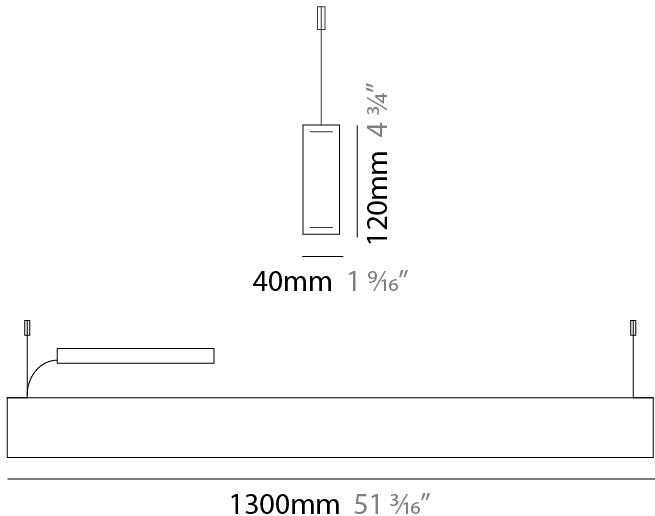

PROJECT	_____
TYPE	_____
SPECIFIER	_____
QUANTITY	_____
DATE	_____

LED120 SUSPENSION

D71025-

base number
Color   Finish
Temperature   Options

1. To build a product code in our configurator select the specify button on the base model # product page
2. To build a manual product code on this datasheet choose from the options listed below in blue font and add the suffix to the base model #

GENERAL

Series: Woodlin
Subseries: LED120
Brand: Tunto
Division: Design
Mounting Type: Suspension
Mounting Location: Ceiling
Subcategory: Profile

PHYSICAL

Shape: Rectangle
Length (mm): 1300
Length (in): 51 ³/₁₆
Width (mm): 40
Width (in): 1 ⁹/₁₆
Height (mm): 120
Height (in): 4 ³/₄
Max. Overall Height (mm): 2120
Max. Overall Height (in): 83 ⁷/₁₆
Light Distribution: Direct / Indirect
Diffuser: Opal
Fixture Finish: [WAL](#) / [ASH](#) / [OAK](#) / [BLK](#) / [WHI](#)
Fixture Material: Wood
Cable Details: 2000mm / 78 3/4"

ELECTRICAL

Lamp Type: LED
Input Wattage (W): 60
Total Output Wattage (W): 50.1
Dimming: Tri-Mode (Non-Dimming and Phase Dimming (120Vac only) and 0-10V Dimming)
Driver Included: Yes
Driver Location: Integrated
Driver Type: Constant Current - Universal
Driver Class: Class 2
Input Voltage (V): 120 - 277
Constant Current (MA): 700

LED

Color Temperature (°K): [2700](#) / [3000](#) / [4000](#)
Max. Delivered Lumen (lm): 3260
CRI: >93 CRI
Lamp Life (hrs): 50000

OPTICAL

RATINGS AND CERTIFICATIONS

Certified By: Certified for North American Standards
IP rating: IP20