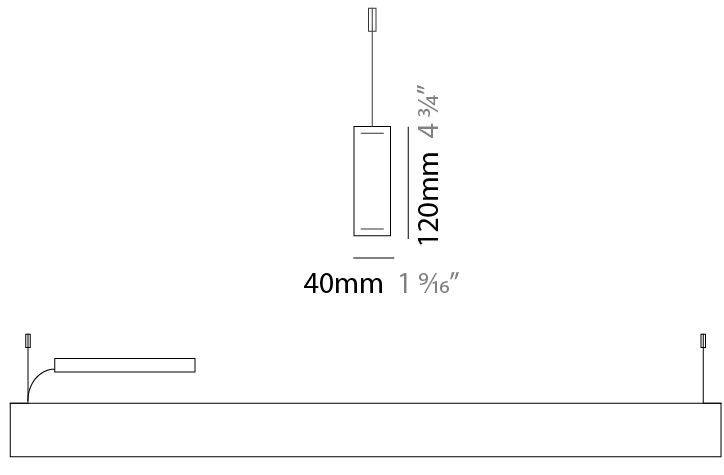

PROJECT	
TYPE	
SPECIFIER	
QUANTITY	
DATE	

LED120 SUSPENSION

D71026-

base number   Color   Finish
Temperature   Options

1. To build a product code in our configurator select the specify button on the base model # product page
2. To build a manual product code on this datasheet choose from the options listed below in blue font and add the suffix to the base model #

GENERAL

Series: Woodlin
Subseries: LED120
Brand: Tunto
Division: Design
Mounting Type: Suspension
Mounting Location: Ceiling
Subcategory: Profile

PHYSICAL

Shape: Rectangle
Length (mm): 1600
Length (in): 63
Width (mm): 40
Width (in): 1 9/16
Height (mm): 120
Height (in): 4 3/4
Max. Overall Height (mm): 2120
Max. Overall Height (in): 83 7/16
Light Distribution: Direct / Indirect
Diffuser: Opal
Fixture Finish: WAL / ASH / OAK / BLK / WHI
Fixture Material: Wood
Cable Details: 2000mm / 78 3/4"

ELECTRICAL

Lamp Type: LED
Input Wattage (W): 74
Total Output Wattage (W): 63
Dimming: Tri-Mode (Non-Dimming and Phase Dimming (120Vac only) and 0-10V Dimming)
Driver Included: Yes
Driver Location: Integrated
Driver Type: Constant Current - Universal
Driver Class: Class 2
Input Voltage (V): 120 - 277
Constant Current (MA): 700

LED

Color Temperature (°K): 2700 / 3000 / 4000
Max. Delivered Lumen (lm): 3600
CRI: >93 CRI
Lamp Life (hrs): 50000

OPTICAL

RATINGS AND CERTIFICATIONS

Certified By: Certified for North American Standards
IP rating: IP20