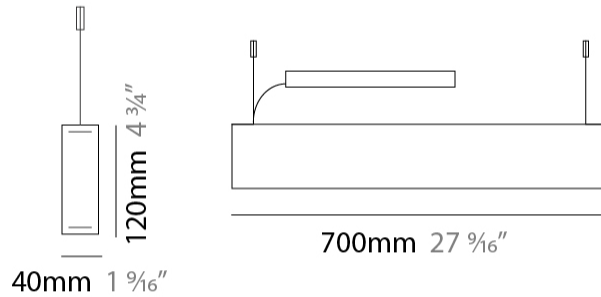

PROJECT
TYPE
SPECIFIER
QUANTITY
DATE

LED120 SUSPENSION

D71023-

base number
Color   Finish
Temperature   Options

1. To build a product code in our configurator select the specify button on the base model # product page
2. To build a manual product code on this datasheet choose from the options listed below in blue font and add the suffix to the base model #

GENERAL

Series: Woodlin
Subseries: LED120
Brand: Tunto
Division: Design
Mounting Type: Suspension
Mounting Location: Ceiling
Subcategory: Profile

PHYSICAL

Shape: Rectangle
Length (mm): 700
Length (in): 27 ⁹/₁₆
Width (mm): 40
Width (in): 1 ⁹/₁₆
Height (mm): 120
Height (in): 4 ³/₄
Max. Overall Height (mm): 2120
Max. Overall Height (in): 83 ⁷/₁₆
Light Distribution: Direct / Indirect
Diffuser: Opal
Fixture Finish: [WAL / ASH / OAK / BLK / WHI](#)
Fixture Material: Wood
Cable Details: 2000mm / 78 3/4"

ELECTRICAL

Lamp Type: LED
Input Wattage (W): 32
Total Output Wattage (W): 25.3
Dimming: Tri-Mode (Non-Dimming and Phase Dimming (120Vac only) and 0-10V Dimming)
Driver Included: Yes
Driver Location: Integrated
Driver Type: Constant Current - Universal
Driver Class: Class 2
Input Voltage (V): 120 - 277
Constant Current (MA): 700

LED

Color Temperature (°K): [2700 / 3000 / 4000](#)
Max. Delivered Lumen (lm): 1500
CRI: >93 CRI
Lamp Life (hrs): 50000

OPTICAL

RATINGS AND CERTIFICATIONS

Certified By: Certified for North American Standards
IP rating: IP20