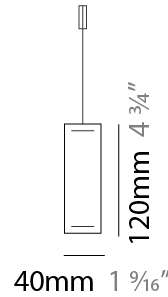

PROJECT	
TYPE	
SPECIFIER	
QUANTITY	
DATE	

LED120 SUSPENSION

D71024-

base number
Color   Finish
Temperature   Options

1. To build a product code in our configurator select the specify button on the base model # product page
2. To build a manual product code on this datasheet choose from the options listed below in blue font and add the suffix to the base model #

GENERAL

Series: Woodlin
Subseries: LED120
Brand: Tunto
Division: Design
Mounting Type: Suspension
Mounting Location: Ceiling
Subcategory: Profile

PHYSICAL

Shape: Rectangle
Length (mm): 1000
Length (in): 39 3/8
Width (mm): 40
Width (in): 1 9/16
Height (mm): 120
Height (in): 4 3/4
Max. Overall Height (mm): 2120
Max. Overall Height (in): 83 7/16
Light Distribution: Direct / Indirect
Diffuser: Opal
Fixture Finish: [WAL](#) / [ASH](#) / [OAK](#) / [BLK](#) / [WHI](#)
Fixture Material: Wood
Cable Details: 2000mm / 78 3/4"

ELECTRICAL

Lamp Type: LED
Input Wattage (W): 46
Total Output Wattage (W): 38
Dimming: Tri-Mode (Non-Dimming and Phase Dimming (120Vac only) and 0-10V Dimming)
Driver Included: Yes
Driver Location: Integrated
Driver Type: Constant Current - Universal
Driver Class: Class 2
Input Voltage (V): 120 - 277
Constant Current (MA): 700

LED

Color Temperature (°K): [2700](#) / [3000](#) / [4000](#)
Max. Delivered Lumen (lm): 2200
CRI: >93 CRI
Lamp Life (hrs): 50000

OPTICAL

RATINGS AND CERTIFICATIONS

Certified By: Certified for North American Standards
IP rating: IP20