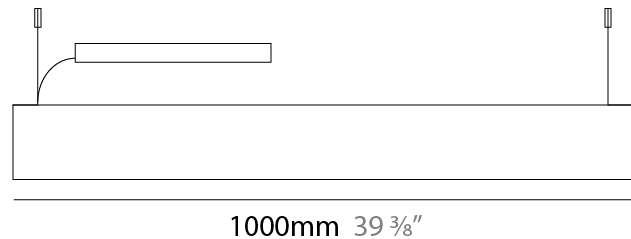

PROJECT	
TYPE	
SPECIFIER	
QUANTITY	
DATE	

LED120 SUSPENSION

D71024-

base number
Color   Finish
Temperature   Options

1. To build a product code in our configurator select the specify button on the base model # product page
2. To build a manual product code on this datasheet choose from the options listed below in blue font and add the suffix to the base model #

GENERAL

Series: Woodlin
Subseries: LED120
Brand: Tunto
Division: Design
Mounting Type: Suspension
Mounting Location: Ceiling
Subcategory: Profile

PHYSICAL

Shape: Rectangle
Length (mm): 1000
Length (in): 39 3/8
Width (mm): 40
Width (in): 1 9/16
Height (mm): 120
Height (in): 4 3/4
Max. Overall Height (mm): 2120
Max. Overall Height (in): 83 7/16
Light Distribution: Direct / Indirect
Diffuser: Opal
Fixture Finish: [WAL](#) / [ASH](#) / [OAK](#) / [BLK](#) / [WHI](#)
Fixture Material: Wood
Cable Details: 2000mm / 78 3/4"

ELECTRICAL

Lamp Type: LED
Input Wattage (W): 46
Total Output Wattage (W): 38
Dimming: Tri-Mode (Non-Dimming and Phase Dimming (120Vac only) and 0-10V Dimming)
Driver Included: Yes
Driver Location: Integrated
Driver Type: Constant Current - Universal
Driver Class: Class 2
Input Voltage (V): 120 - 277
Constant Current (MA): 700

LED

Color Temperature (°K): [2700](#) / [3000](#) / [4000](#)
Max. Delivered Lumen (lm): 2200
CRI: >93 CRI
Lamp Life (hrs): 50000

OPTICAL

RATINGS AND CERTIFICATIONS

Certified By: Certified for North American Standards
IP rating: IP20