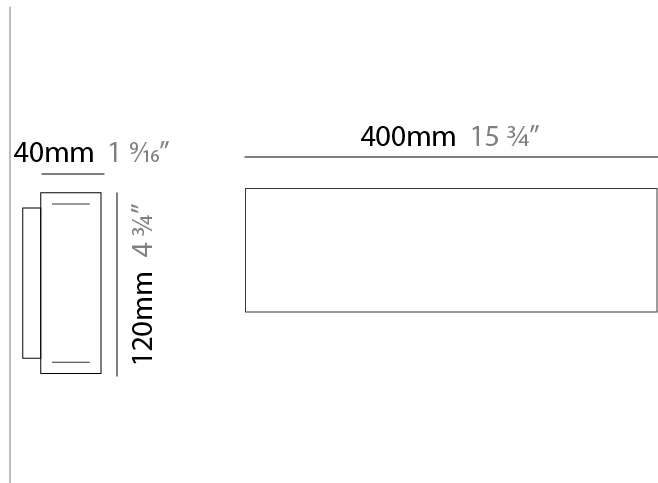

LED120 SURFACE

D73028- -

base number   Color   Finish
Temperature   Options

1. To build a product code in our configurator select the specify button on the base model # product page
2. To build a manual product code on this datasheet choose from the options listed below in blue font and add the suffix to the base model #

GENERAL

Series: Woodlin
Subseries: LED120
Brand: Tunto
Division: Design
Mounting Type: Surface
Mounting Location: Wall
Subcategory: Profile

PHYSICAL

Shape: Rectangle
Length (mm): 400
Length (in): 15 3/4
Width (mm): 40
Width (in): 1 9/16
Height (mm): 120
Height (in): 4 3/4
Extension (mm): 40
Extension (in): 1 9/16
Light Distribution: Direct / Indirect
Diffuser: Opal
Fixture Finish: WAL / ASH / OAK / BLK / WHI
Fixture Material: Wood

ELECTRICAL

Lamp Type: LED
Input Wattage (W): 16
Total Output Wattage (W): 12.6
Dimming: Tri-Mode (Non-Dimming and Phase Dimming (120Vac only) and 0-10V Dimming)
Driver Included: Yes
Driver Location: Remote
Driver Type: Constant Current - Universal
Driver Class: Class 2
Housing: ENCP3
Input Voltage (V): 120 - 277
Constant Current (MA): 700

LED

Color Temperature (°K): 2700 / 3000 / 4000
Max. Delivered Lumen (lm): 800
CRI: >93 CRI
Lamp Life (hrs): 50000

OPTICAL

RATINGS AND CERTIFICATIONS

Certified By: Certified for North American Standards
IP rating: IP20

PROJECT _____
TYPE _____
SPECIFIER _____
QUANTITY _____
DATE _____