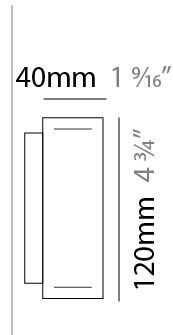

GENERAL

Series: Woodlin
 Subseries: LED120
 Brand: Tunto
 Division: Design
 Mounting Type: Surface
 Mounting Location: Wall
 Subcategory: Profile

PHYSICAL

Shape: Rectangle
 Length (mm): 400
 Length (in): 15 3/4
 Width (mm): 40
 Width (in): 1 9/16
 Height (mm): 120
 Height (in): 4 3/4
 Extension (mm): 40
 Extension (in): 1 9/16
 Light Distribution: Direct / Indirect
 Diffuser: Opal
 Fixture Finish: WAL / ASH / OAK / BLK / WHI
 Fixture Material: Wood

GENERAL

Series: Woodlin
 Subseries: LED120
 Brand: Tunto
 Division: Design
 Mounting Type: Surface
 Mounting Location: Wall
 Subcategory: Profile

PHYSICAL

Shape: Rectangle
 Length (mm): 700
 Length (in): 27 ⁹/₁₆
 Width (mm): 40
 Width (in): 1 ⁹/₁₆
 Height (mm): 120
 Height (in): 4 ³/₄
 Extension (mm): 40
 Extension (in): 1 ⁹/₁₆
 Light Distribution: Direct / Indirect
 Diffuser: Opal
 Fixture Finish: [WAL / ASH / OAK / BLK / WHI](#)
 Fixture Material: Wood

PROJECT
TYPE
SPECIFIER
QUANTITY
DATE

700mm 27 ⁹/₁₆"

Indirect

LED120 SURFACE

D73029-

PROJECT

TYPE

SPECIFIER